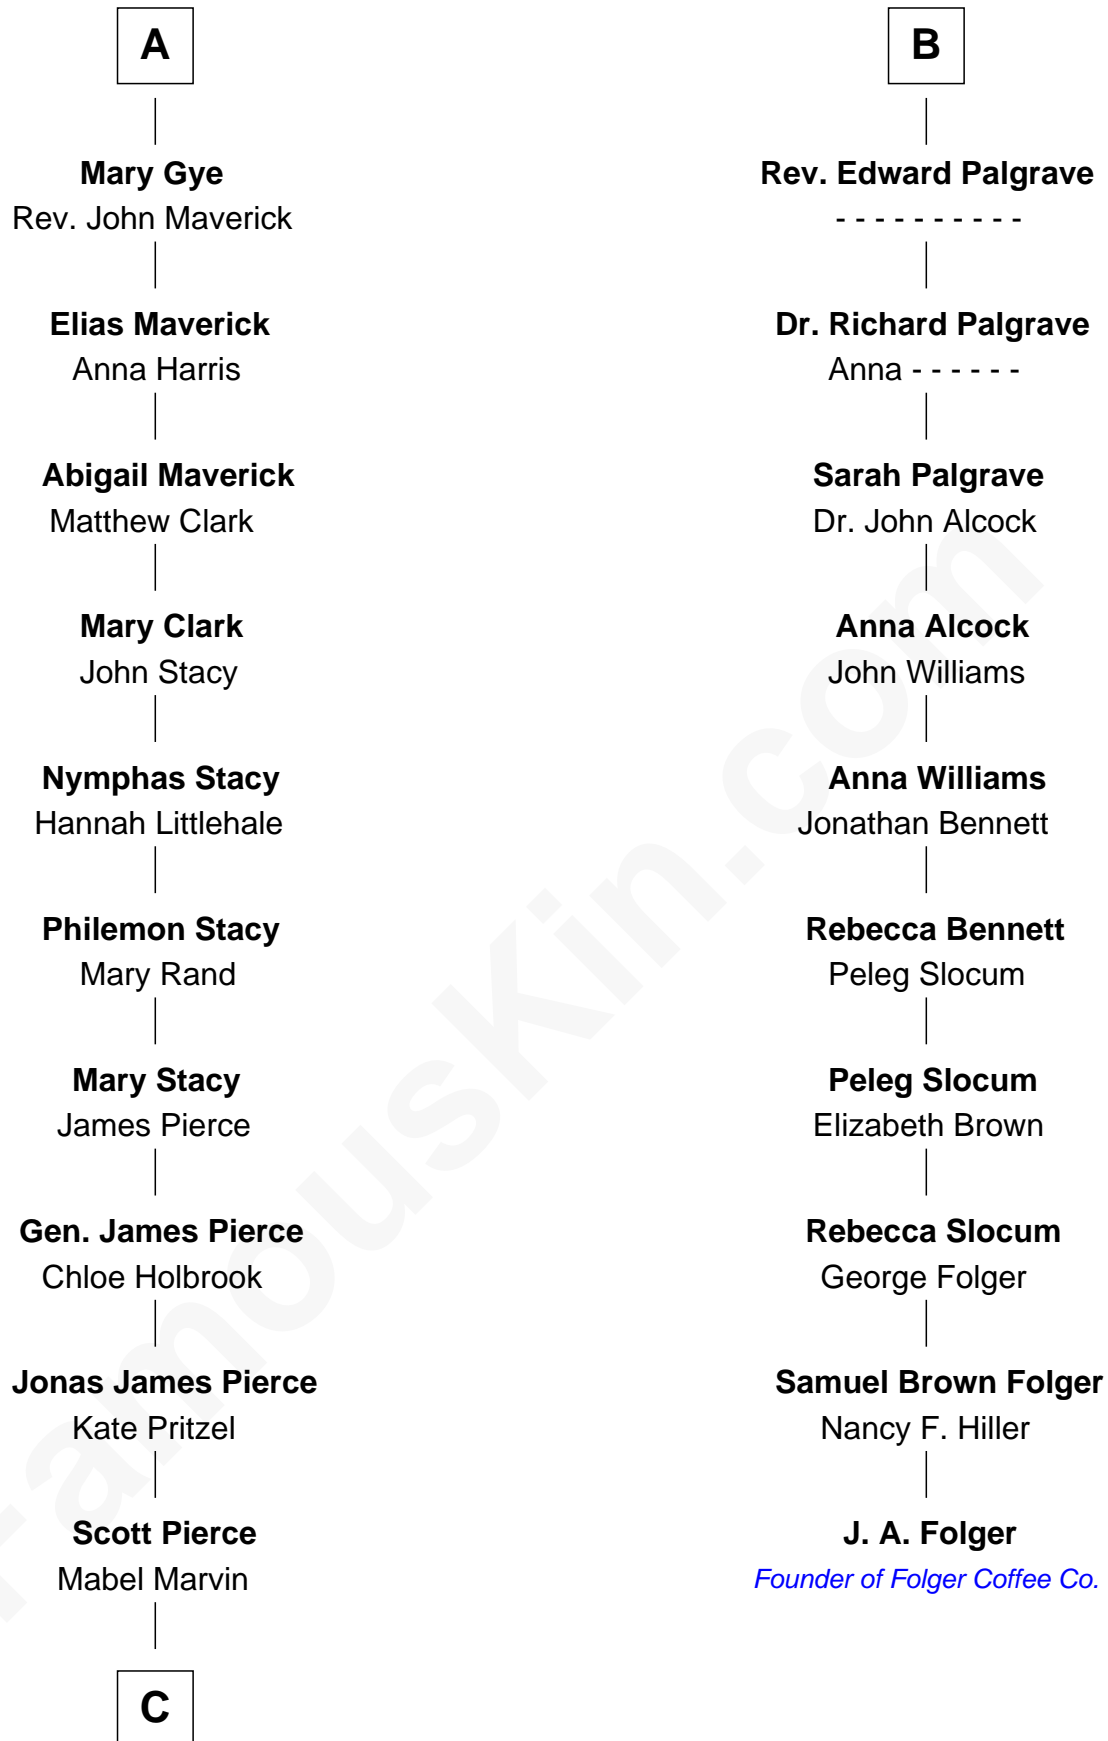

FamousKin.com

Relationship Chart of Barbara (Pierce) Bush

First Lady of President George H.W. Bush

16th cousin 2 times removed of

J. A. Folger

Founder of Folger Coffee Company

C

—
Marvin Pierce
Pauline Robinson

—
Barbara (Pierce) Bush
First Lady of George H.W. Bush

FamousKin.com