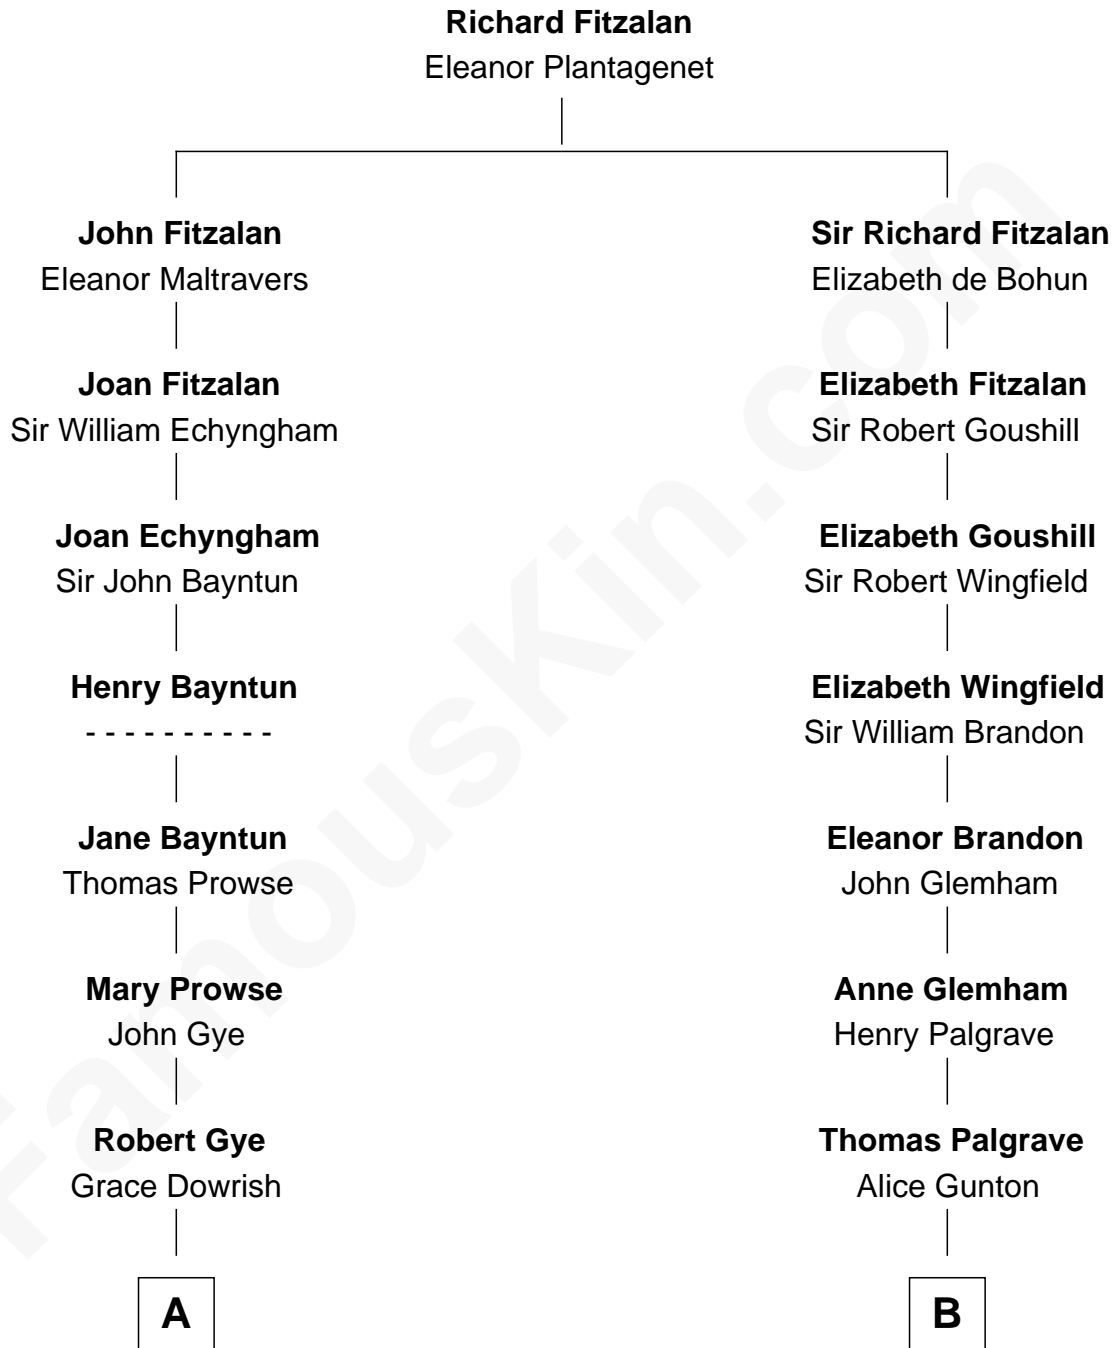

FamousKin.com

Relationship Chart of Barbara (Pierce) Bush

First Lady of President George H.W. Bush

16th cousin 2 times removed of

J. A. Folger

Founder of Folger Coffee Company

C

—
Marvin Pierce
Pauline Robinson

—
Barbara (Pierce) Bush
First Lady of George H.W. Bush

FamousKin.com