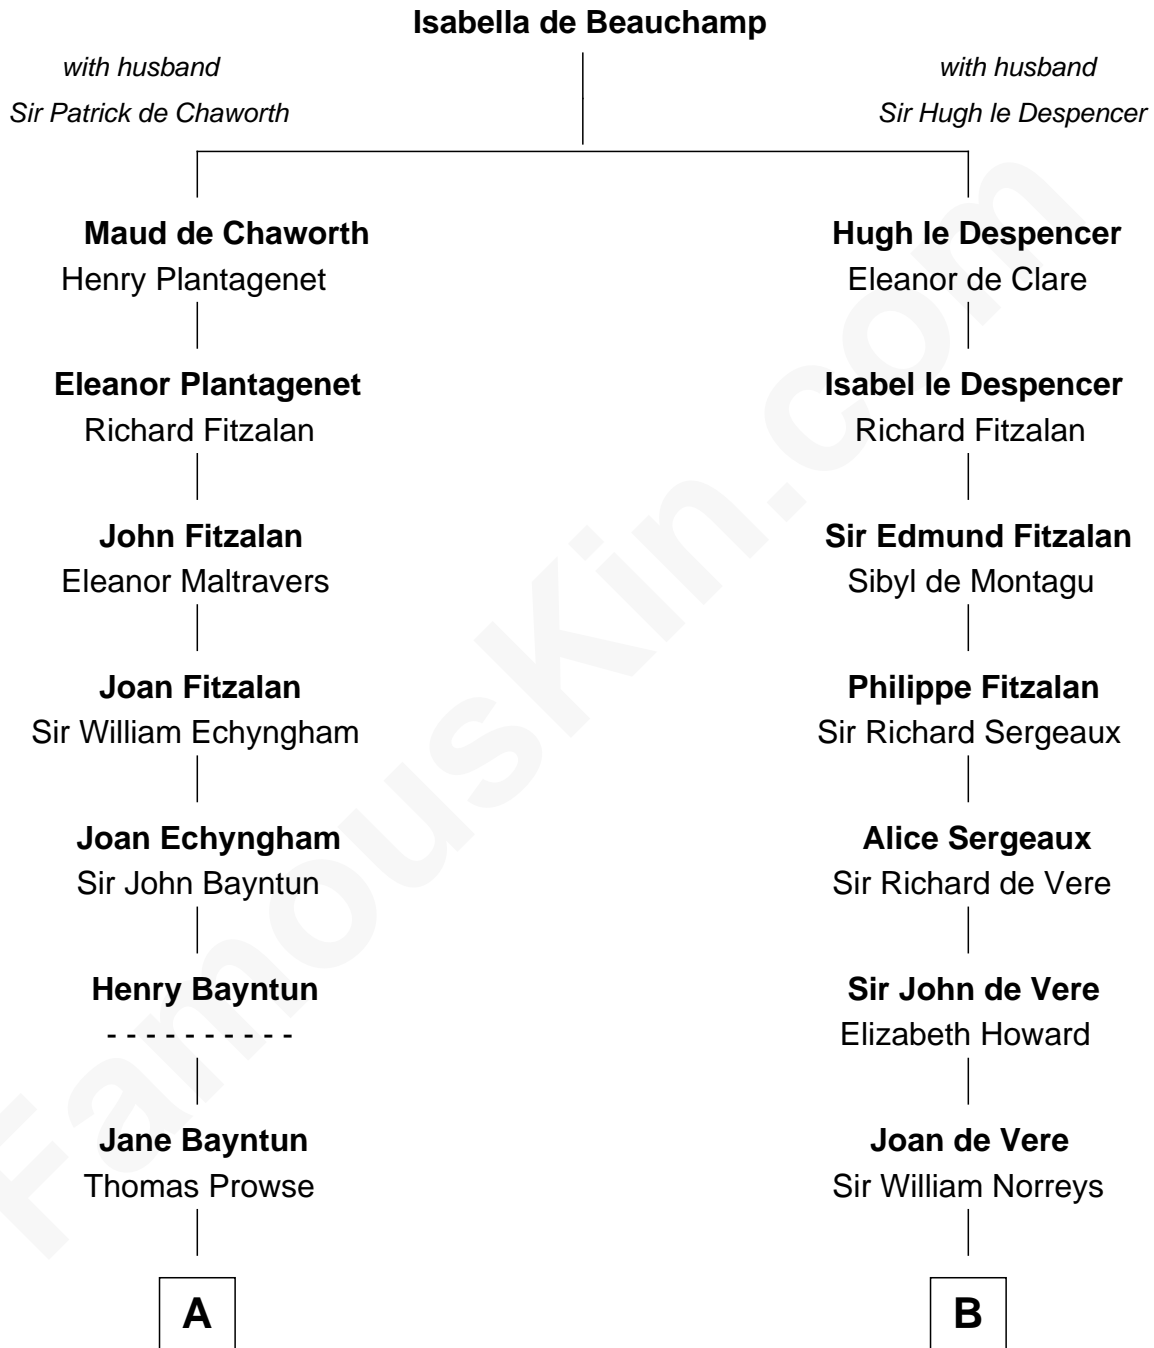

FamousKin.com

Relationship Chart of

Barbara (Pierce) Bush

First Lady of President George H.W. Bush

16th cousin 4 times removed of

Samuel Howard

Boston Tea Party Participant

C

Jonas James Pierce

Kate Pritzel

Scott Pierce

Mabel Marvin

Marvin Pierce

Pauline Robinson

Barbara (Pierce) Bush

First Lady of George H.W. Bush