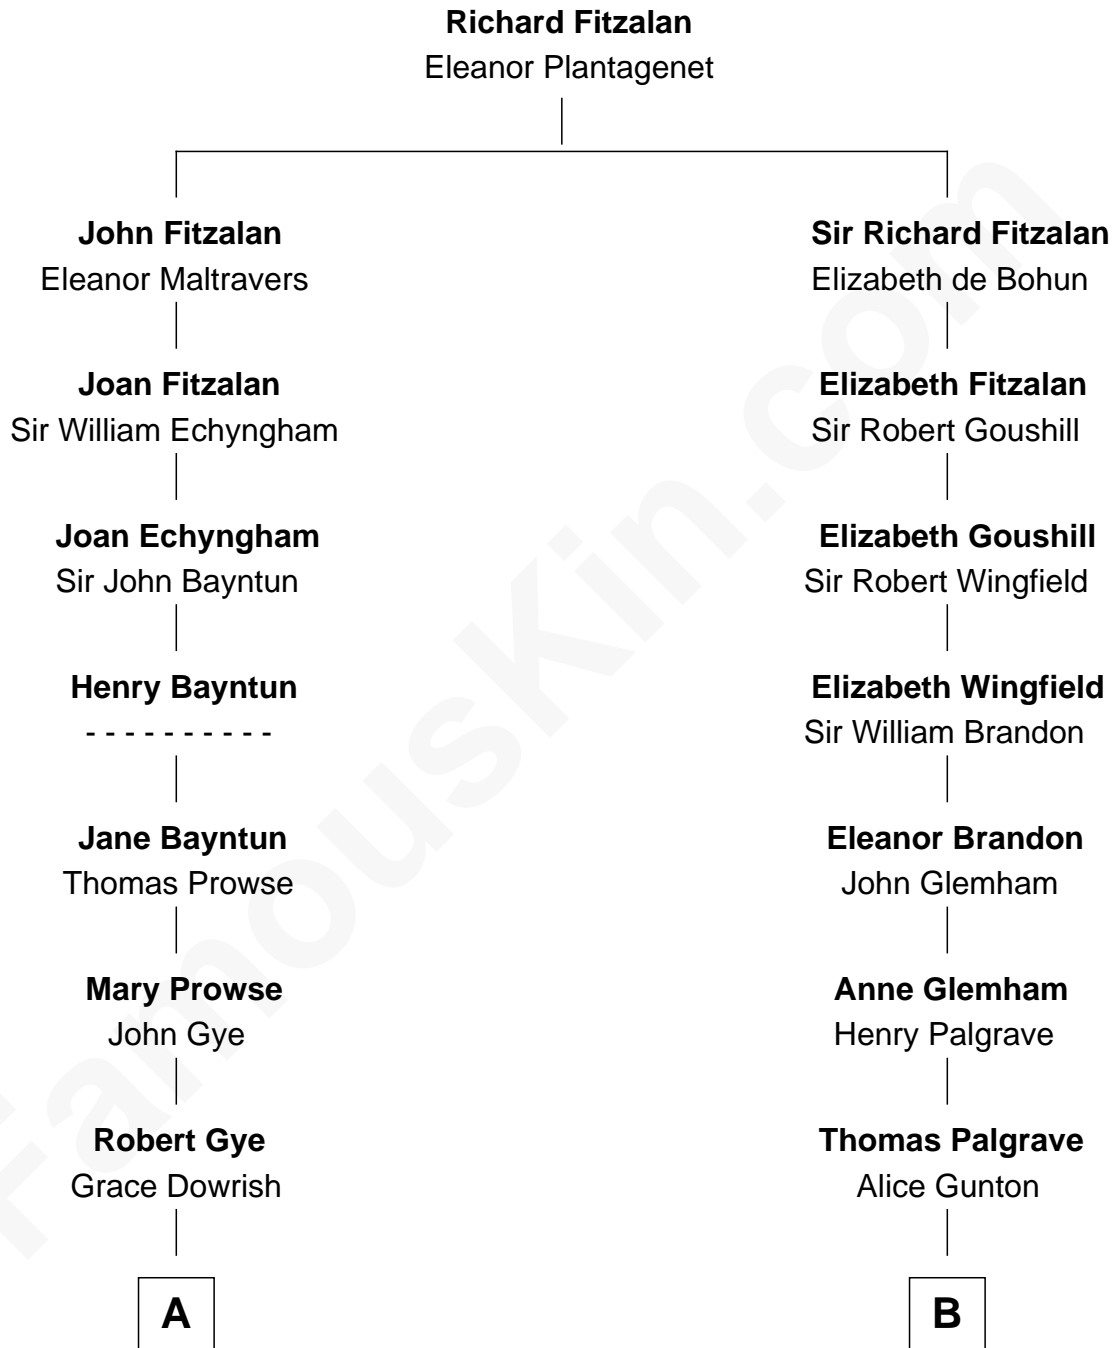

FamousKin.com

Relationship Chart of Barbara (Pierce) Bush

First Lady of President George H.W. Bush

14th cousin 4 times removed of

Eli Whitney

Inventor of the Cotton Gin

C

—
Marvin Pierce
Pauline Robinson

—
Barbara (Pierce) Bush
First Lady of George H.W. Bush

FamousKin.com