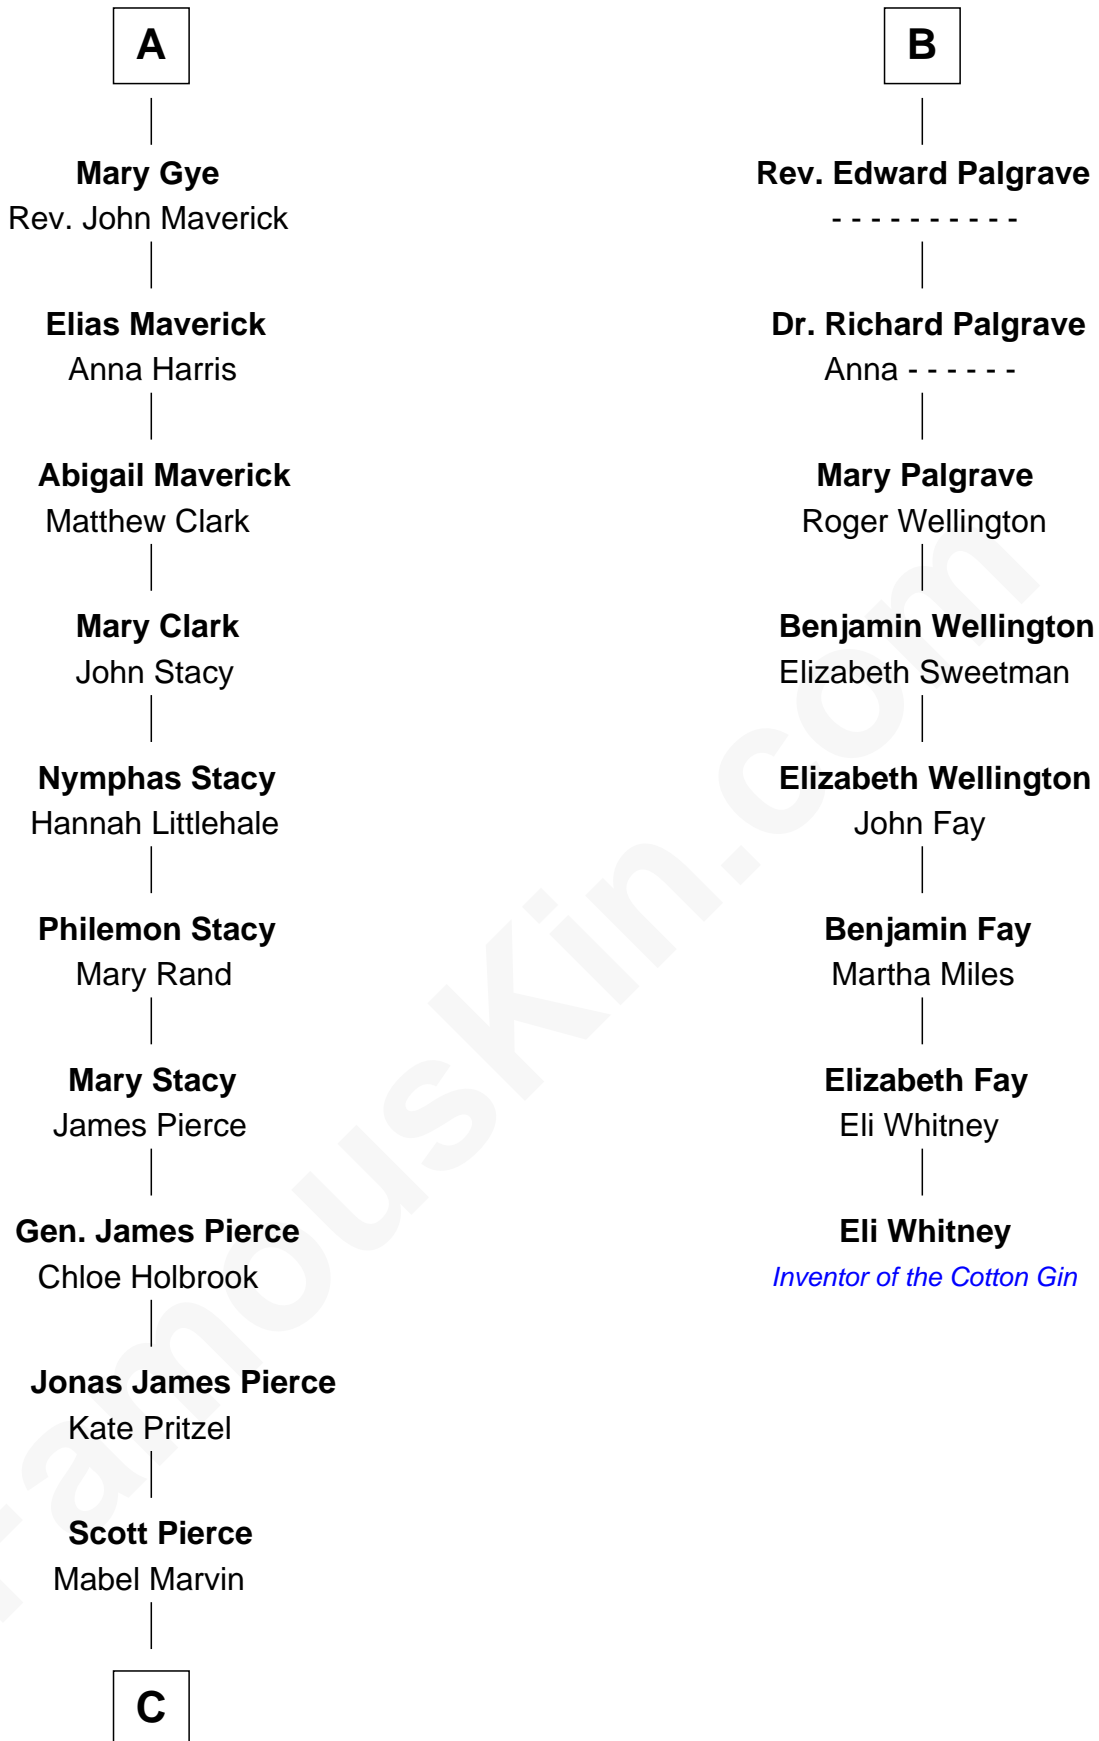

FamousKin.com

Relationship Chart of Barbara (Pierce) Bush

First Lady of President George H.W. Bush

14th cousin 4 times removed of

Eli Whitney

Inventor of the Cotton Gin

C

—
Marvin Pierce
Pauline Robinson

—
Barbara (Pierce) Bush
First Lady of George H.W. Bush

FamousKin.com