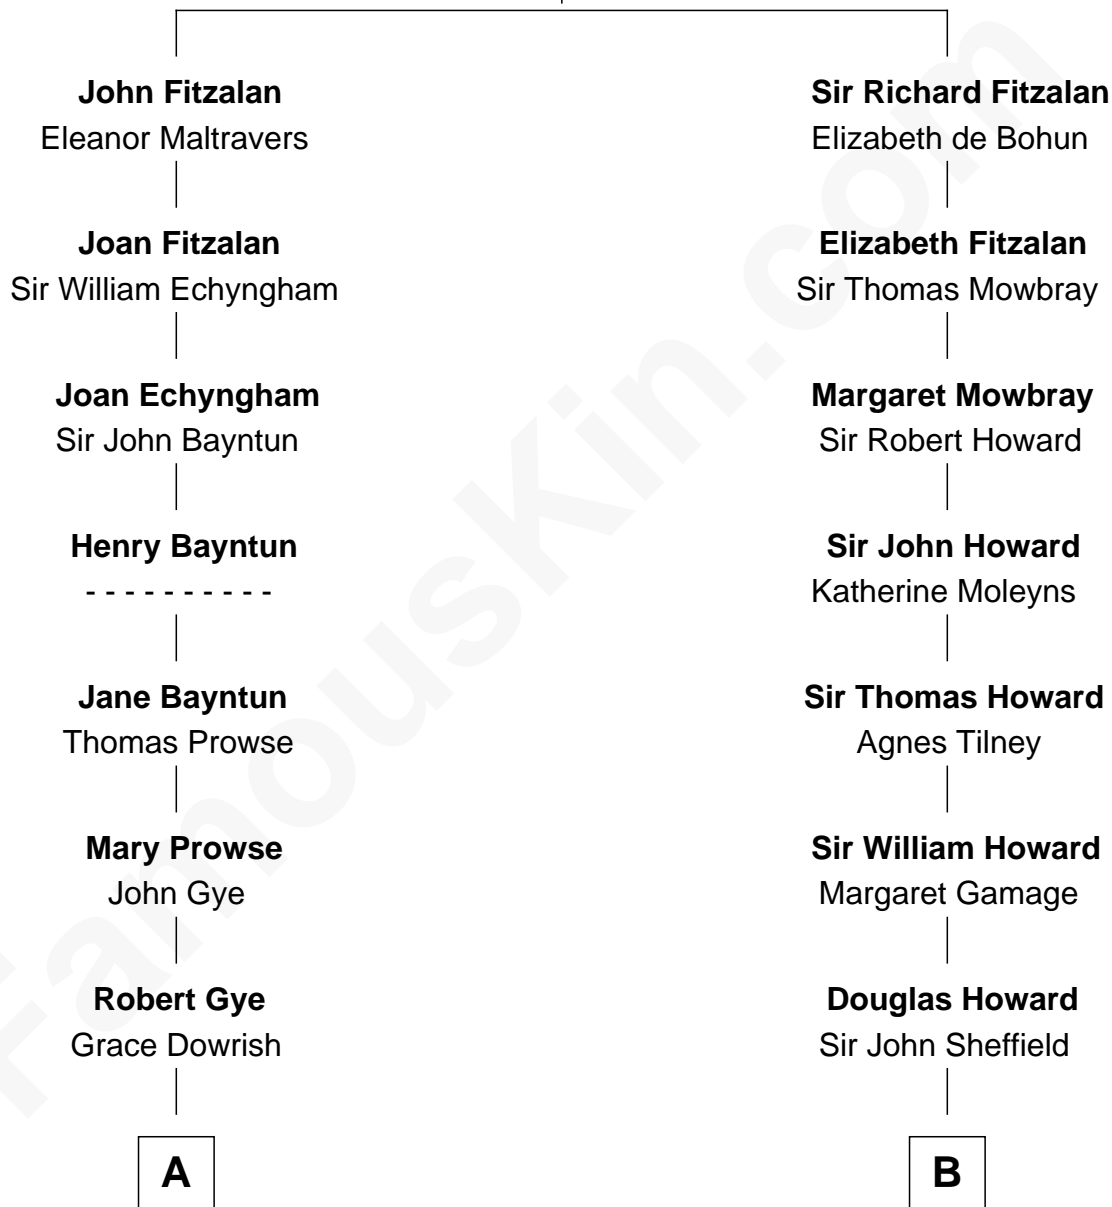

## Relationship Chart of

### Barbara (Pierce) Bush

*First Lady of President George H.W. Bush*

18th cousin 1 time removed of

### Cara Delevingne

*Fashion Model and Movie Actress*

**Richard Fitzalan**  
Eleanor Plantagenet

**C**

**Marvin Pierce**  
Pauline Robinson

**Barbara (Pierce) Bush**  
*First Lady of George H.W. Bush*

**D**