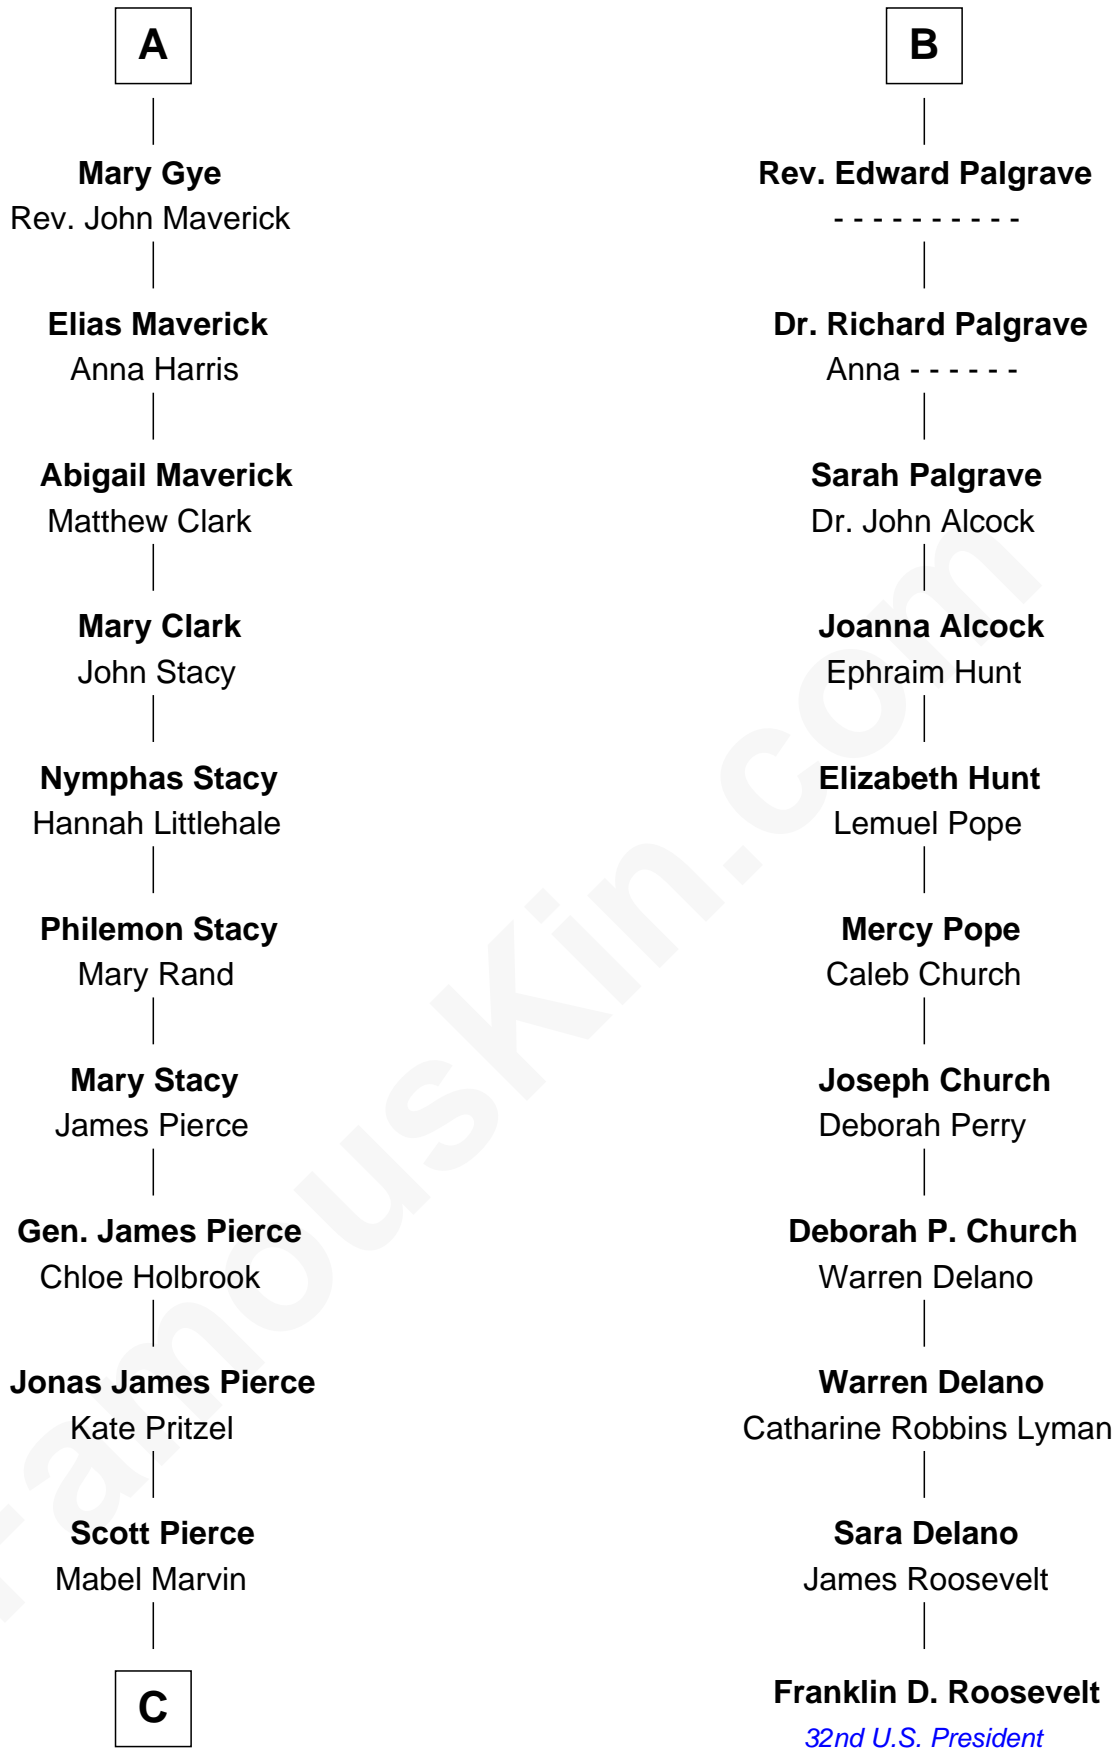

FamousKin.com

Relationship Chart of Barbara (Pierce) Bush

First Lady of President George H.W. Bush

17th cousin 1 time removed of

Franklin D. Roosevelt

32nd U.S. President

C

—
Marvin Pierce
Pauline Robinson

—
Barbara (Pierce) Bush
First Lady of George H.W. Bush

FamousKin.com