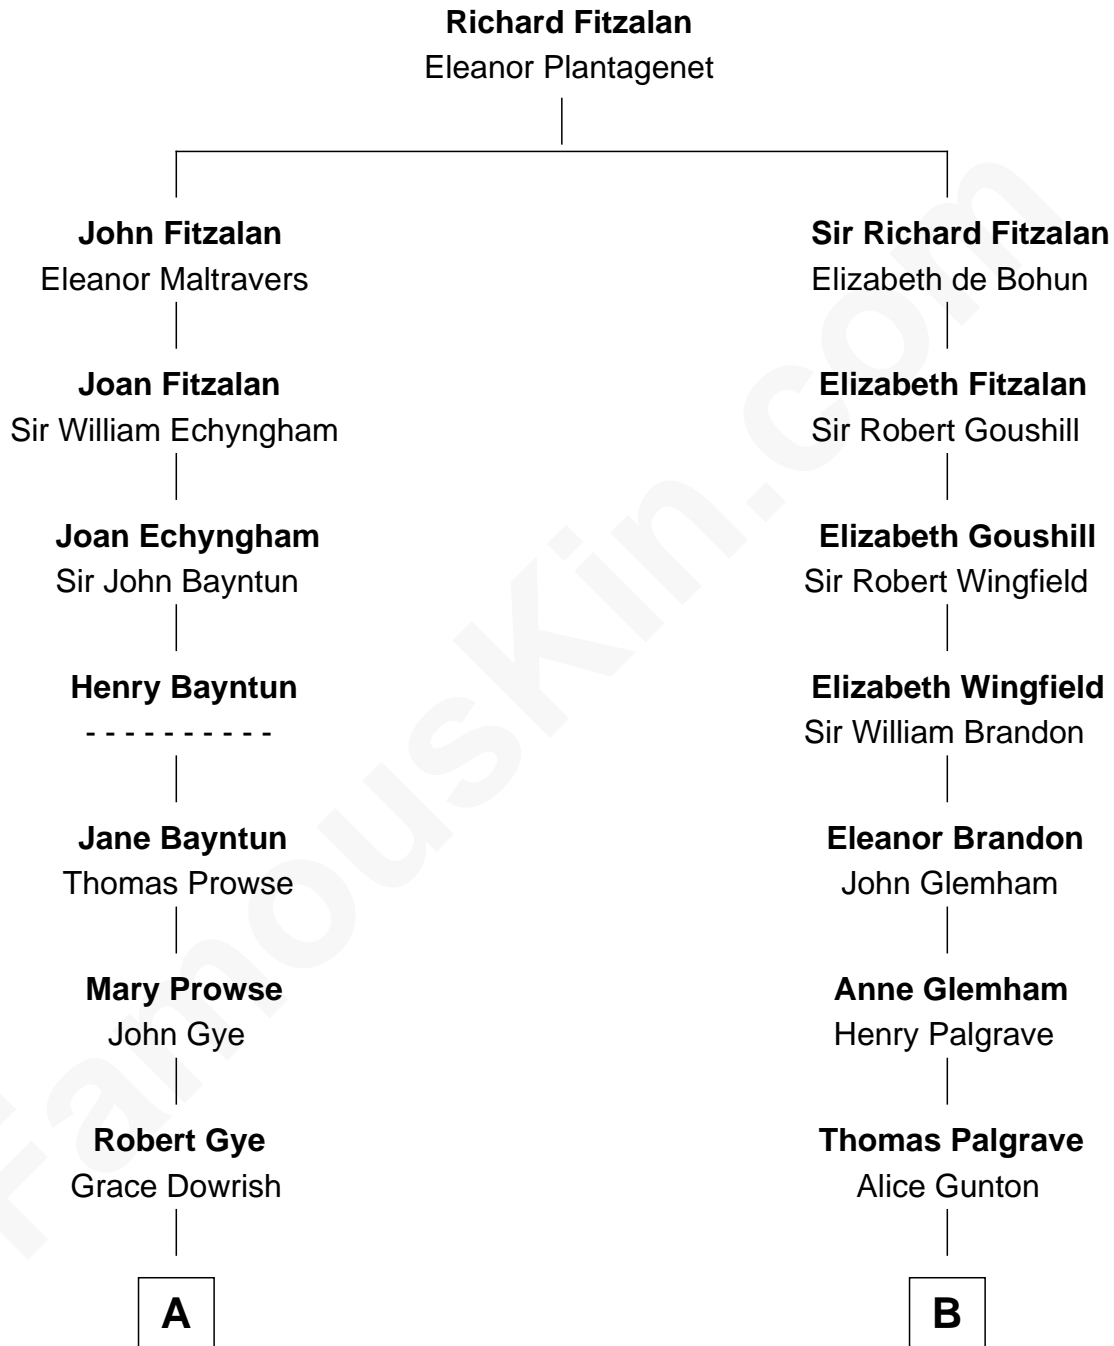

FamousKin.com

Relationship Chart of Barbara (Pierce) Bush

First Lady of President George H.W. Bush

17th cousin 1 time removed of

Franklin D. Roosevelt

32nd U.S. President

C

—
Marvin Pierce
Pauline Robinson

—
Barbara (Pierce) Bush
First Lady of George H.W. Bush

FamousKin.com