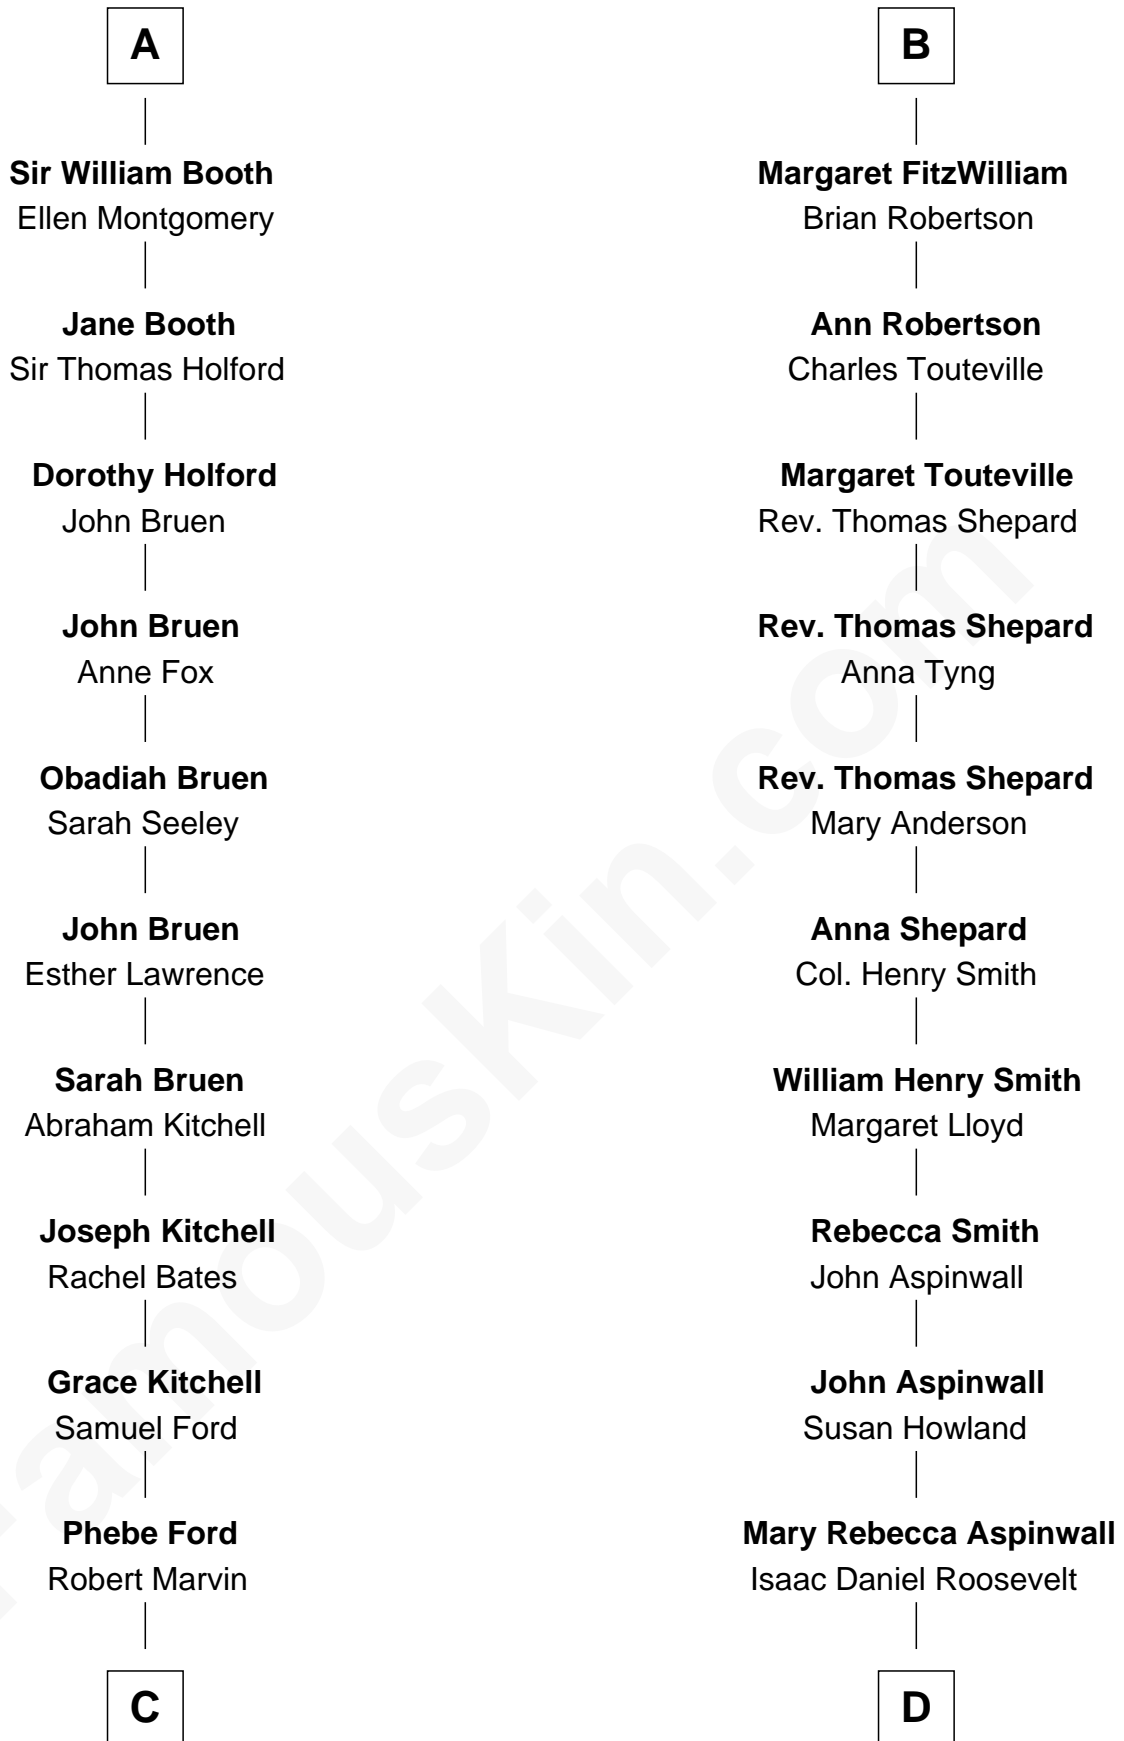

FamousKin.com

Relationship Chart of

Barbara (Pierce) Bush

First Lady of President George H.W. Bush

18th cousin 3 times removed of

Franklin D. Roosevelt

32nd U.S. President

C

Samuel Ross Marvin

Julia Ann Place

Jerome Place Marvin

Martha Ann Stokes

Mabel Marvin

Scott Pierce

Marvin Pierce

Pauline Robinson

Barbara (Pierce) Bush

First Lady of George H.W. Bush

D

James Roosevelt

Sara Delano

Franklin D. Roosevelt

32nd U.S. President

FamousKin.com