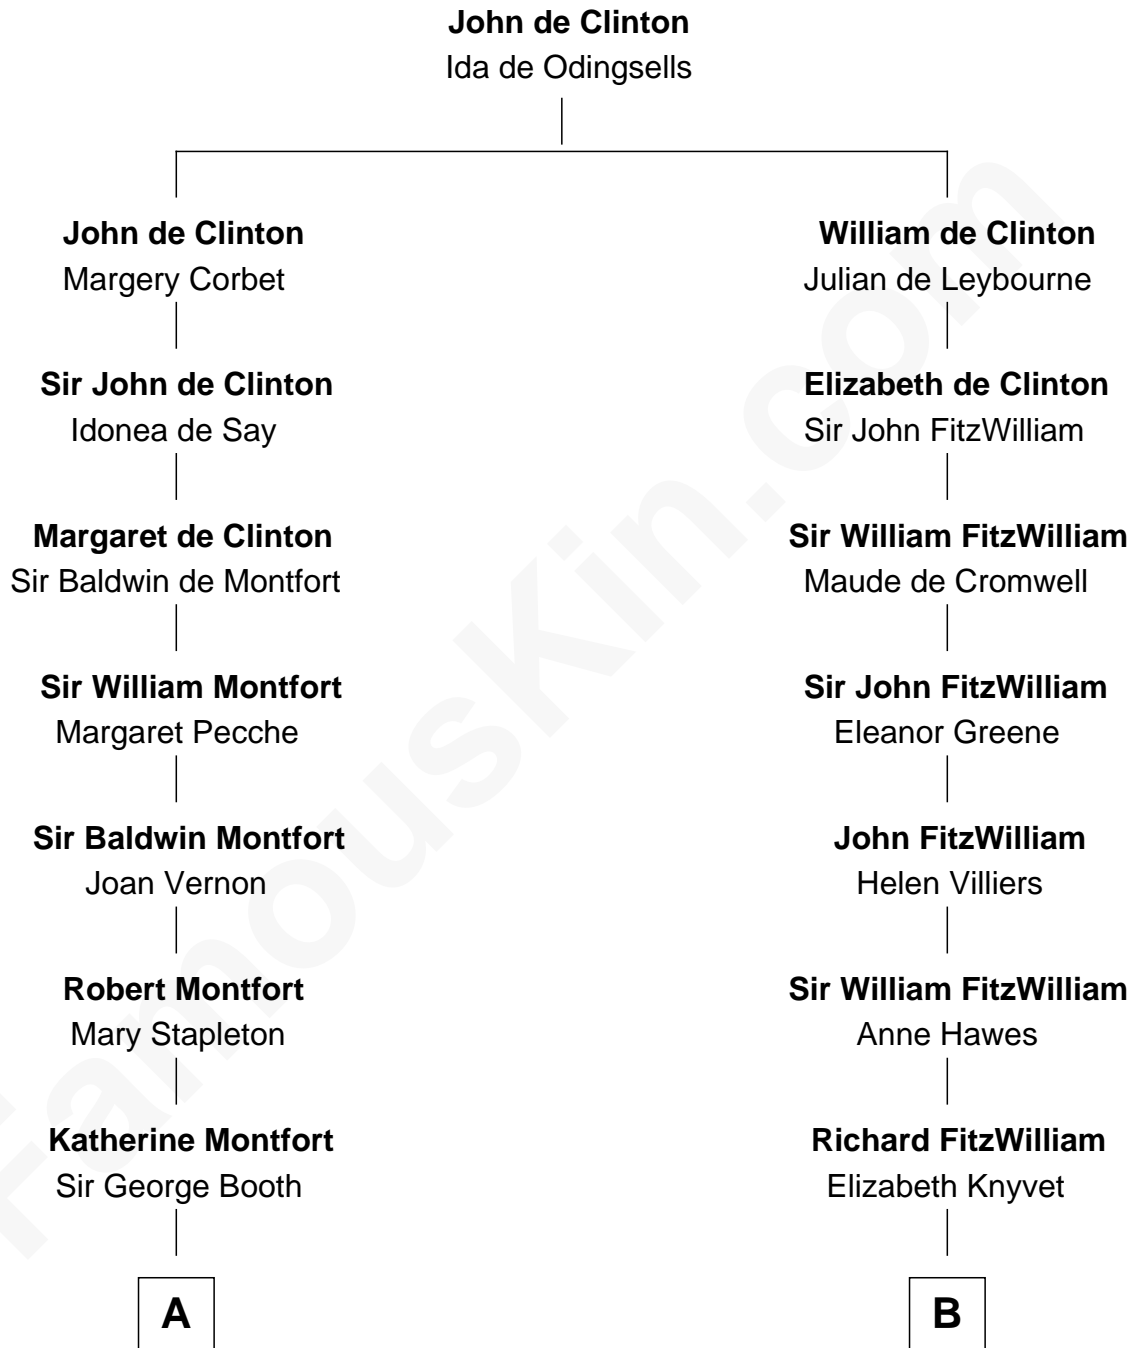

FamousKin.com

Relationship Chart of

Barbara (Pierce) Bush

First Lady of President George H.W. Bush

18th cousin 3 times removed of

Franklin D. Roosevelt

32nd U.S. President

C

Samuel Ross Marvin

Julia Ann Place

Jerome Place Marvin

Martha Ann Stokes

Mabel Marvin

Scott Pierce

Marvin Pierce

Pauline Robinson

Barbara (Pierce) Bush

First Lady of George H.W. Bush

D

James Roosevelt

Sara Delano

Franklin D. Roosevelt

32nd U.S. President

FamousKin.com