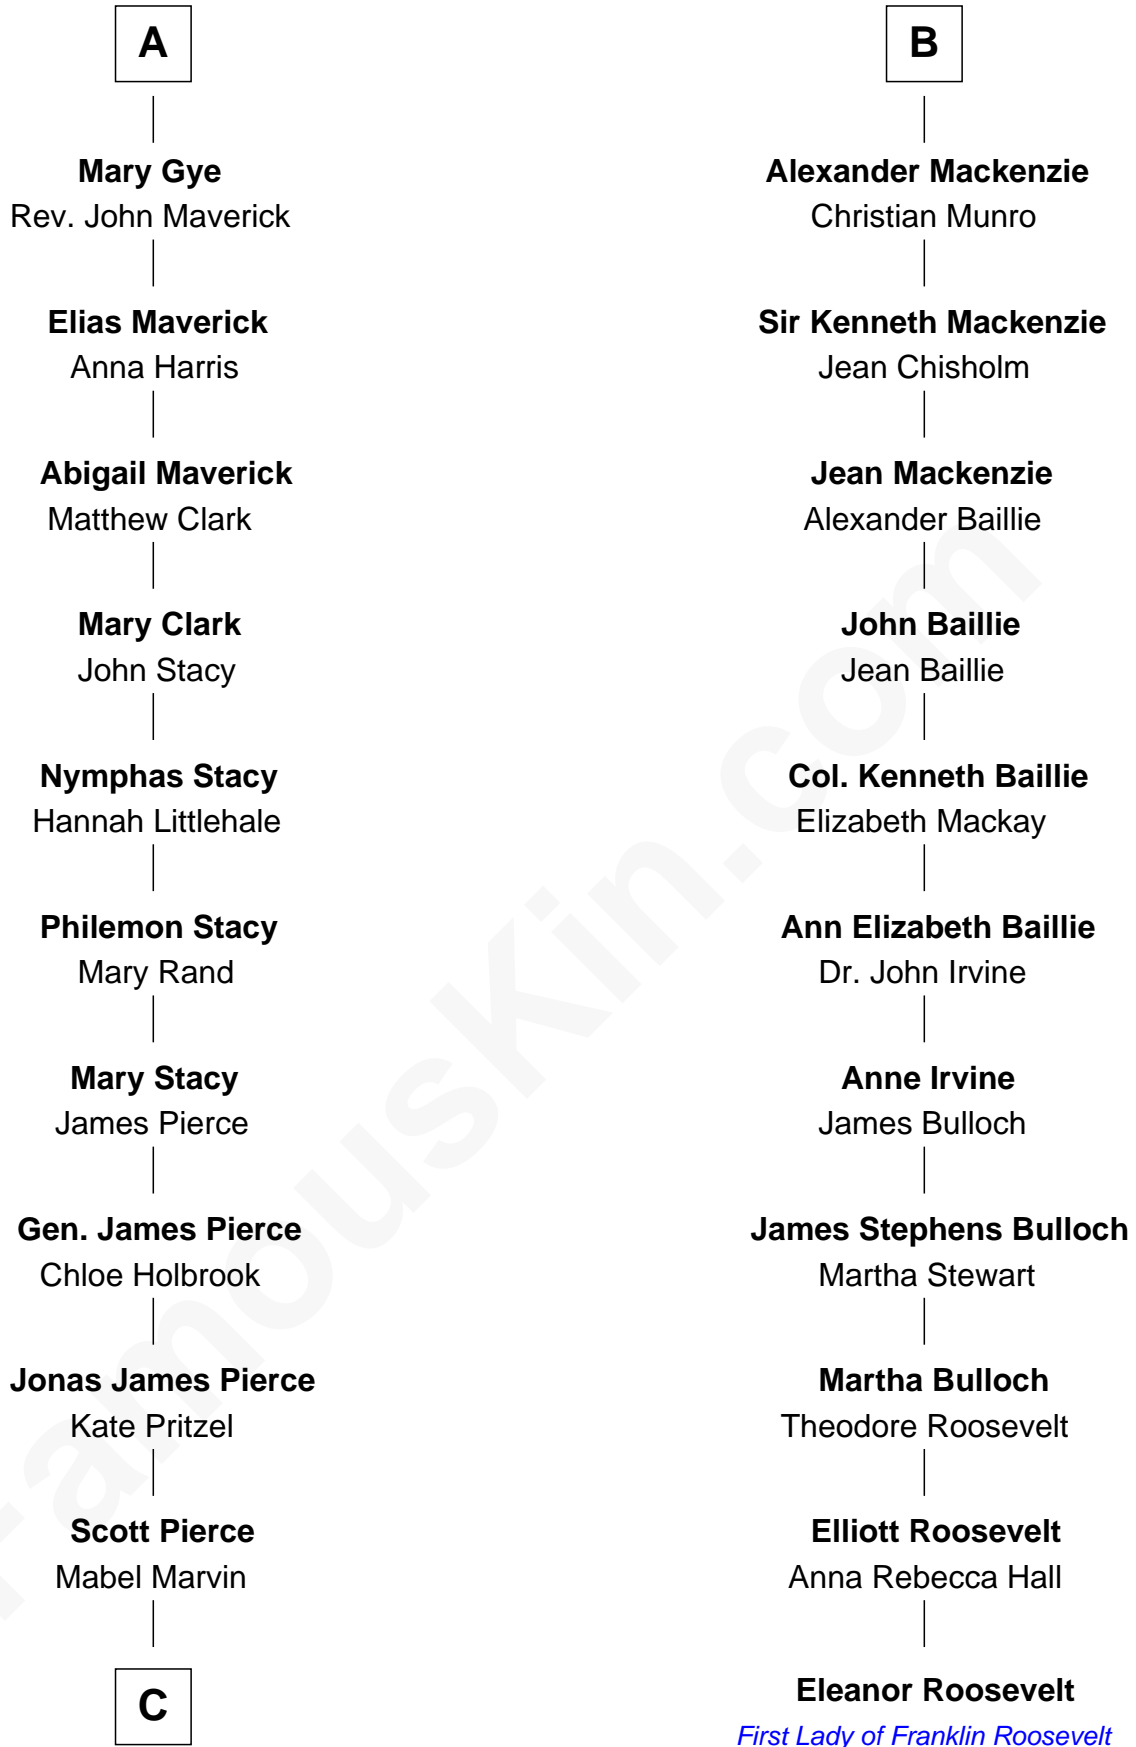

FamousKin.com

Relationship Chart of

Barbara (Pierce) Bush

First Lady of President George H.W. Bush

17th cousin 1 time removed of

Eleanor Roosevelt

First Lady of President Franklin D. Roosevelt

Richard Fitzalan
Eleanor Plantagenet

C

—
Marvin Pierce
Pauline Robinson

—
Barbara (Pierce) Bush
First Lady of George H.W. Bush

FamousKin.com