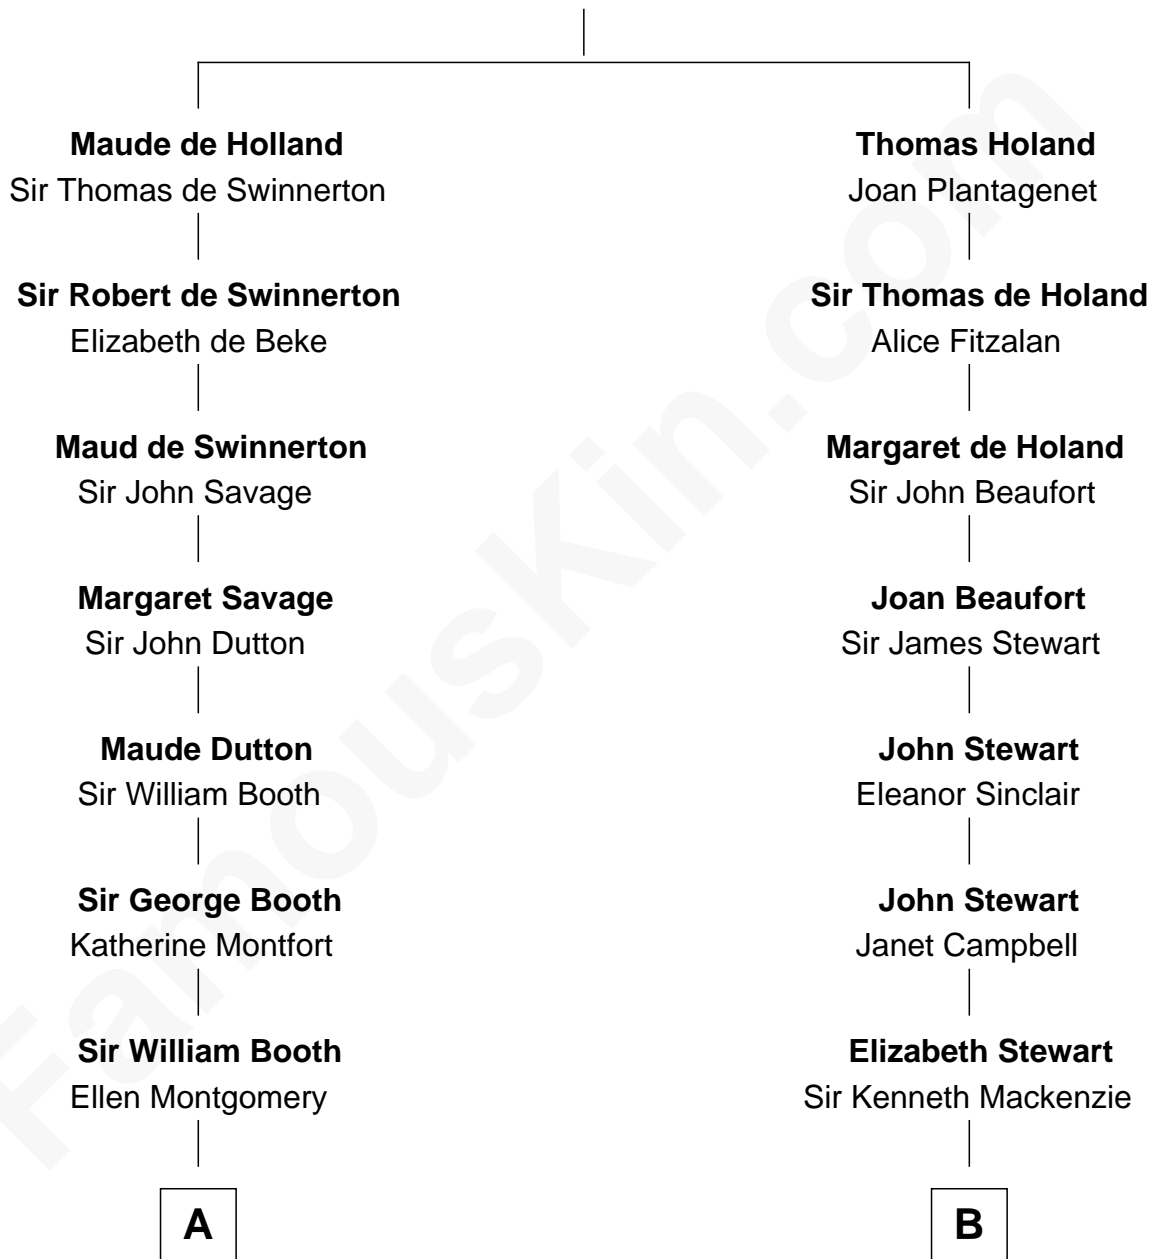

FamousKin.com

Relationship Chart of Barbara (Pierce) Bush

First Lady of President George H.W. Bush

18th cousin 2 times removed of

Eleanor Roosevelt

First Lady of President Franklin D. Roosevelt

Sir Robert de Holland

Maude la Zouche

C

Jerome Place Marvin

Martha Ann Stokes

Mabel Marvin

Scott Pierce

Marvin Pierce

Pauline Robinson