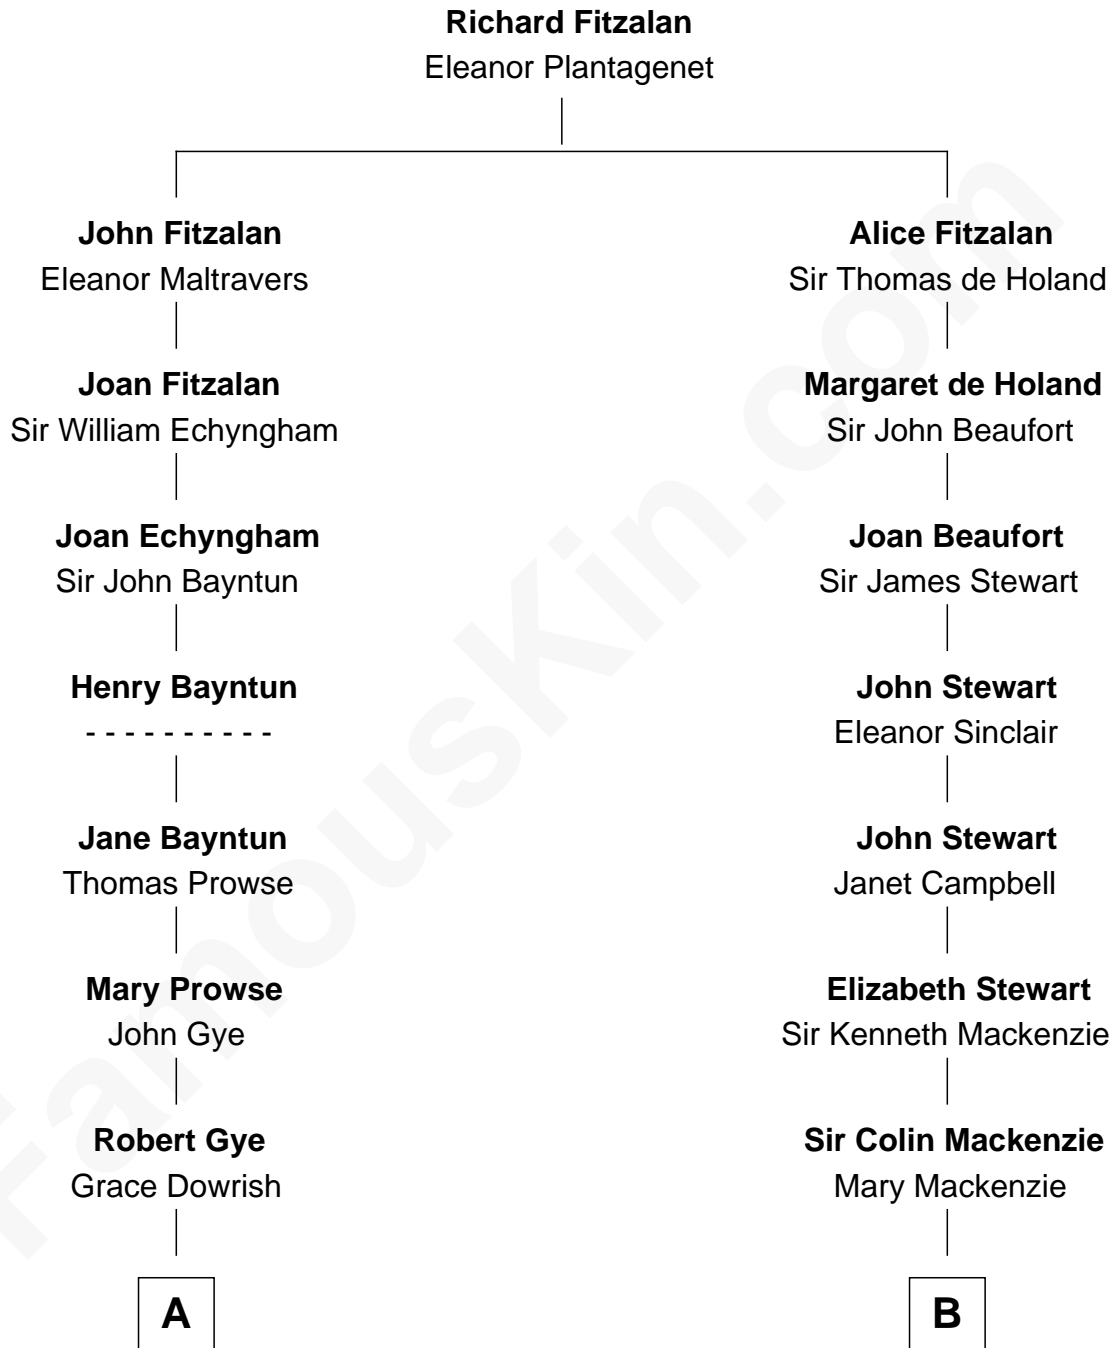

# FamousKin.com

## Relationship Chart of Barbara (Pierce) Bush

*First Lady of President George H.W. Bush*

16th cousin 2 times removed of

**Theodore Roosevelt**

*26th U.S. President*

**C**

**Marvin Pierce**  
Pauline Robinson