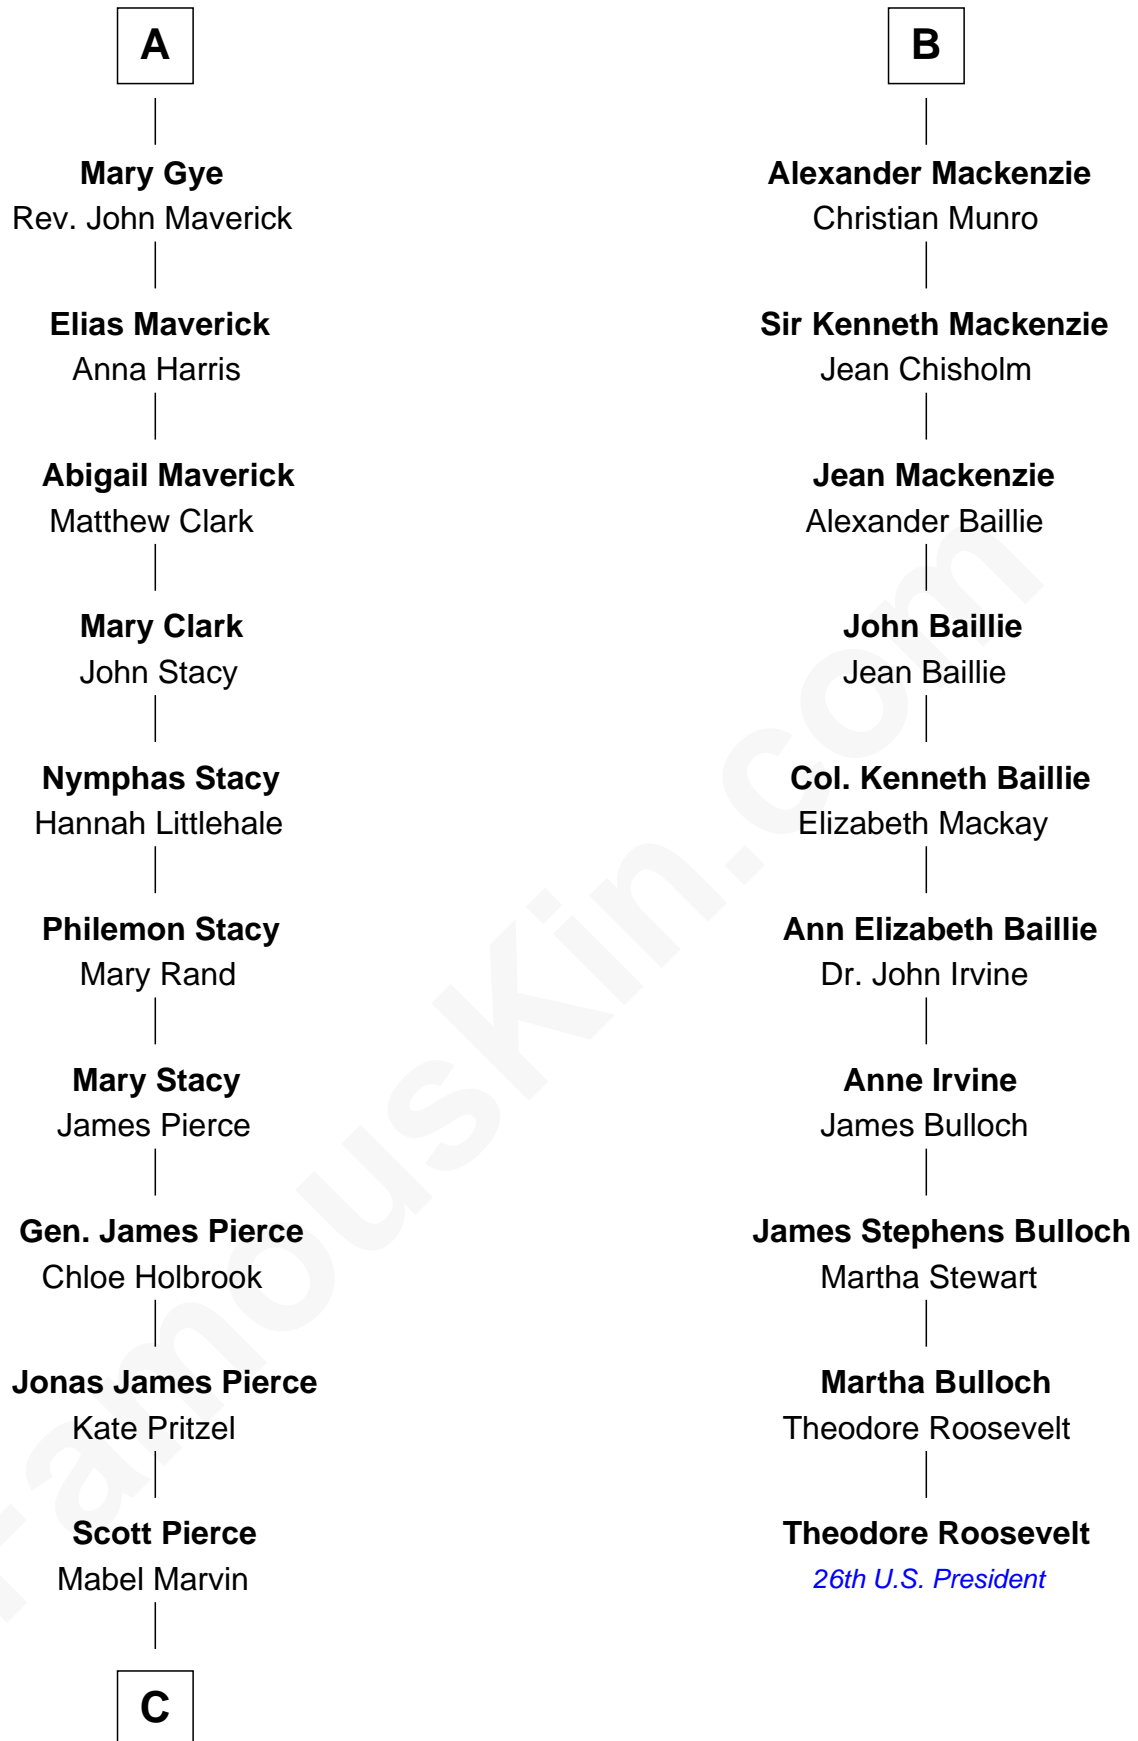

## Relationship Chart of Barbara (Pierce) Bush

*First Lady of President George H.W. Bush*

16th cousin 2 times removed of

**Theodore Roosevelt**

*26th U.S. President*

**C**

**Marvin Pierce**  
Pauline Robinson

**Barbara (Pierce) Bush**  
*First Lady of George H.W. Bush*

FamousKin.com