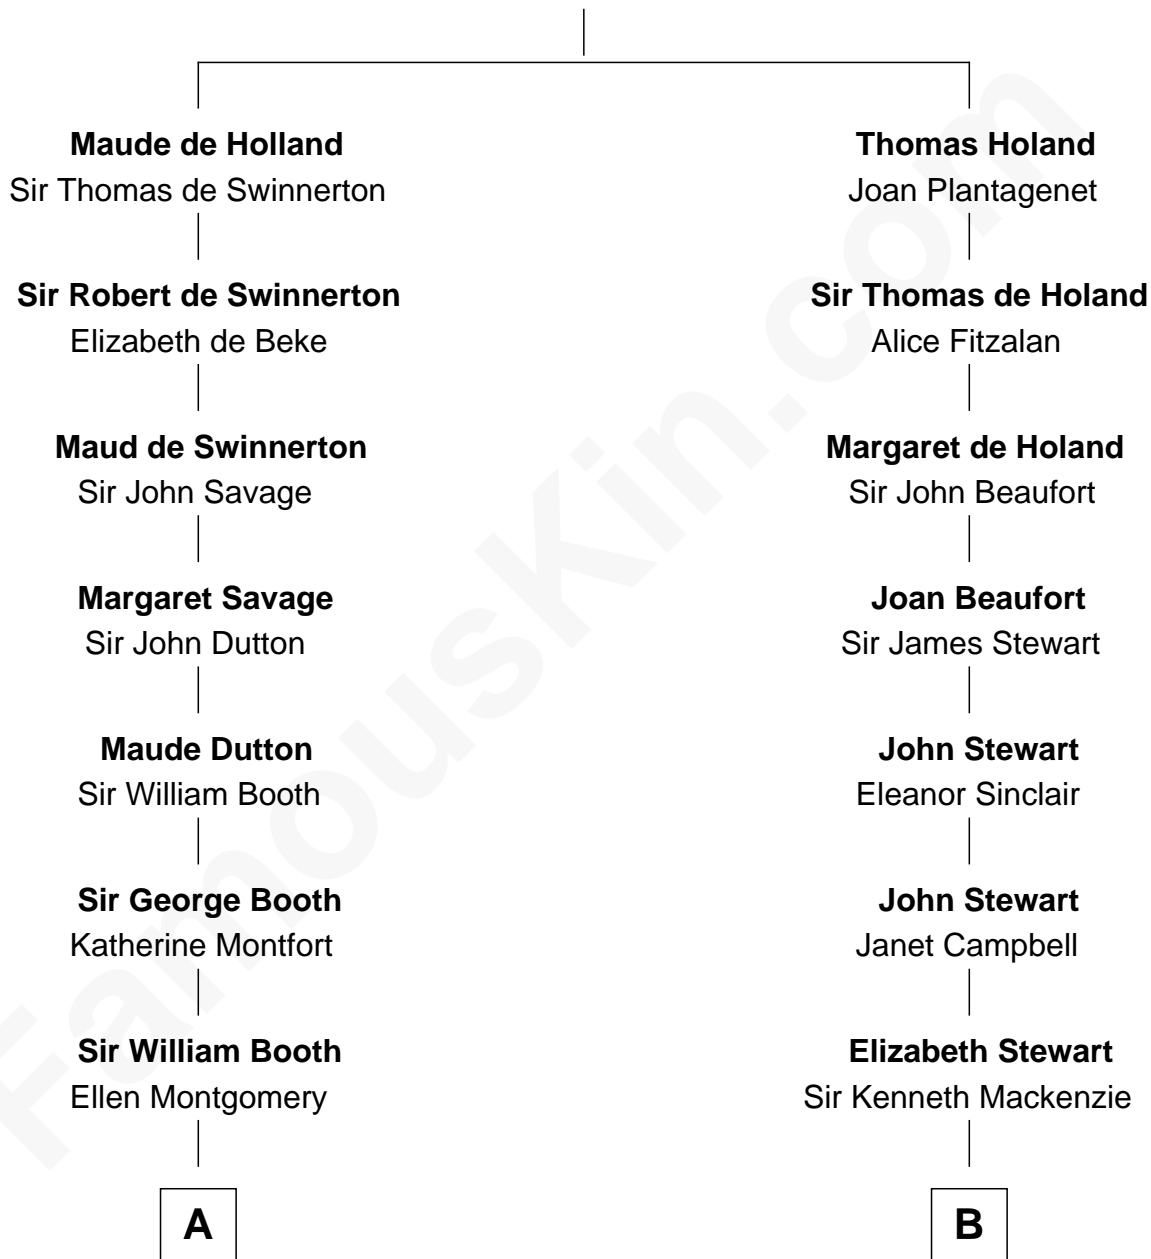

FamousKin.com

Relationship Chart of

Barbara (Pierce) Bush

First Lady of President George H.W. Bush

17th cousin 3 times removed of

Theodore Roosevelt

26th U.S. President

Sir Robert de Holland

Maude la Zouche

C

Jerome Place Marvin

Martha Ann Stokes

Mabel Marvin

Scott Pierce

Marvin Pierce

Pauline Robinson