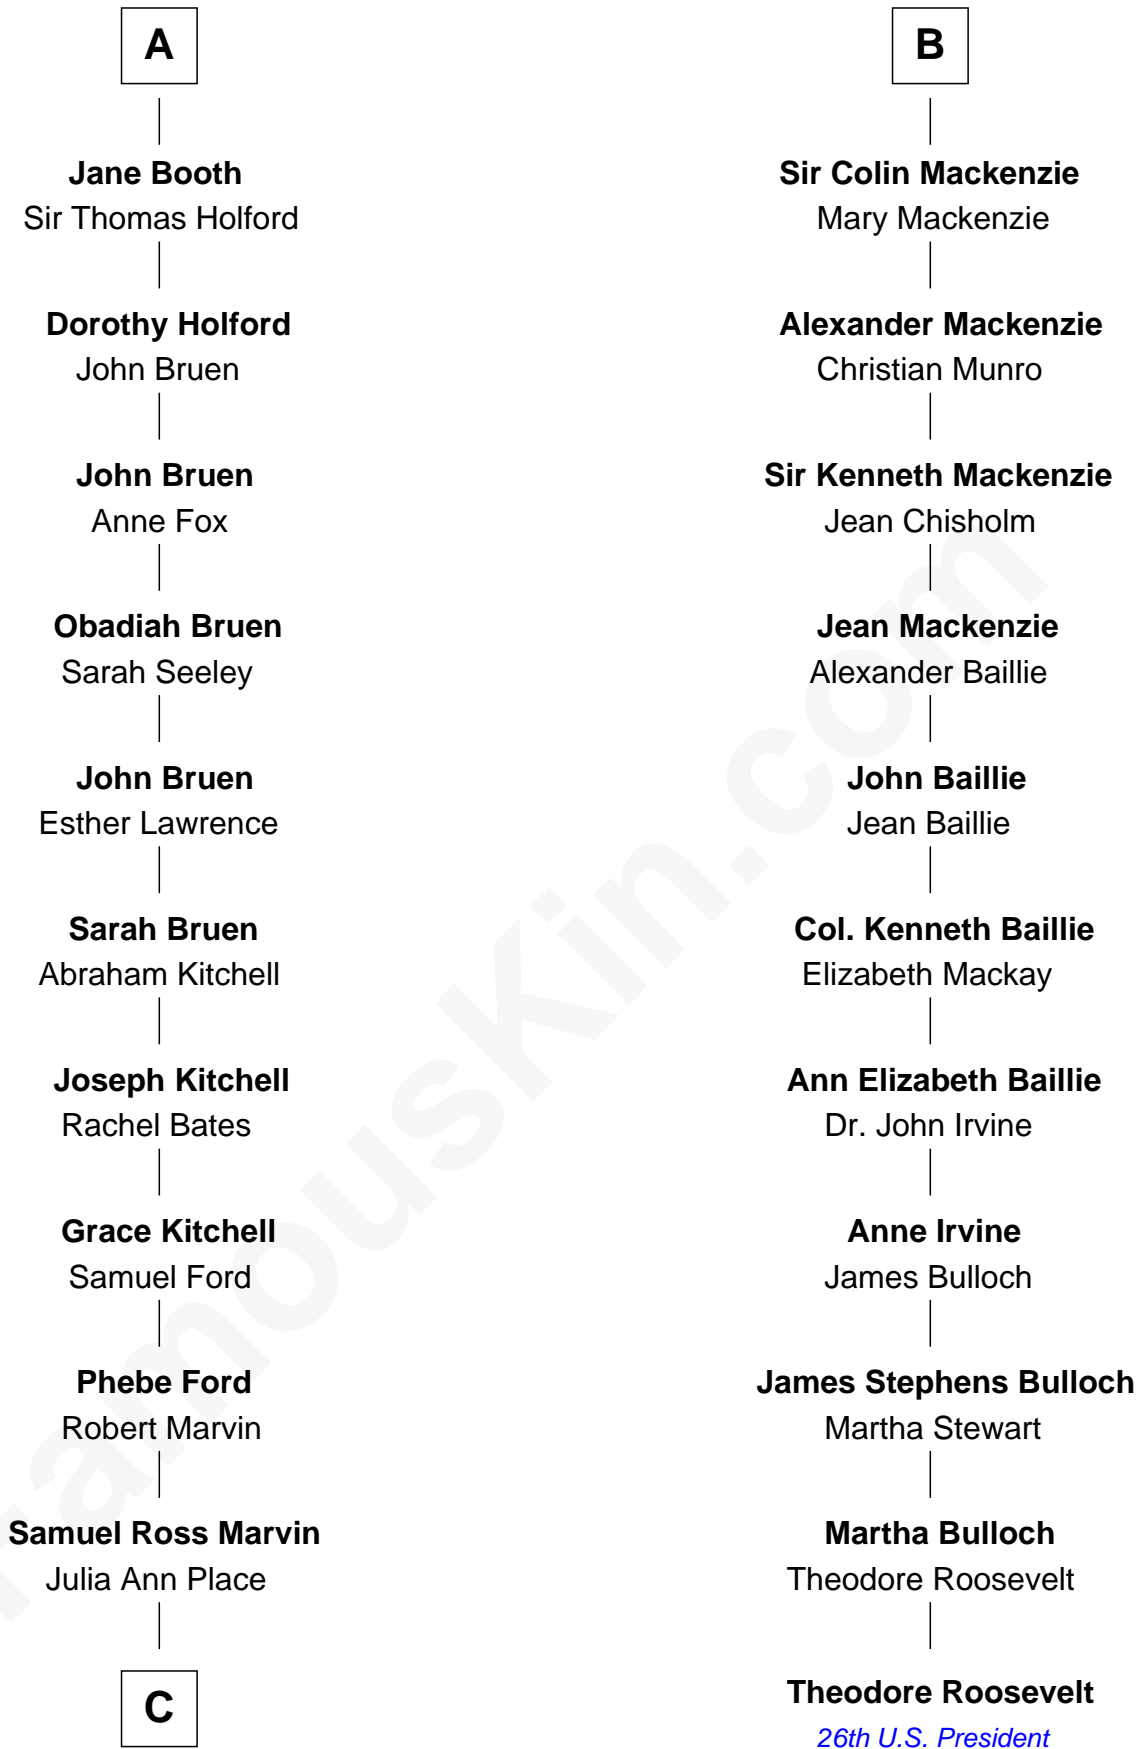

FamousKin.com

Relationship Chart of

Barbara (Pierce) Bush

First Lady of President George H.W. Bush

17th cousin 3 times removed of

Theodore Roosevelt

26th U.S. President

Sir Robert de Holland

Maude la Zouche

C

Jerome Place Marvin

Martha Ann Stokes

Mabel Marvin

Scott Pierce

Marvin Pierce

Pauline Robinson