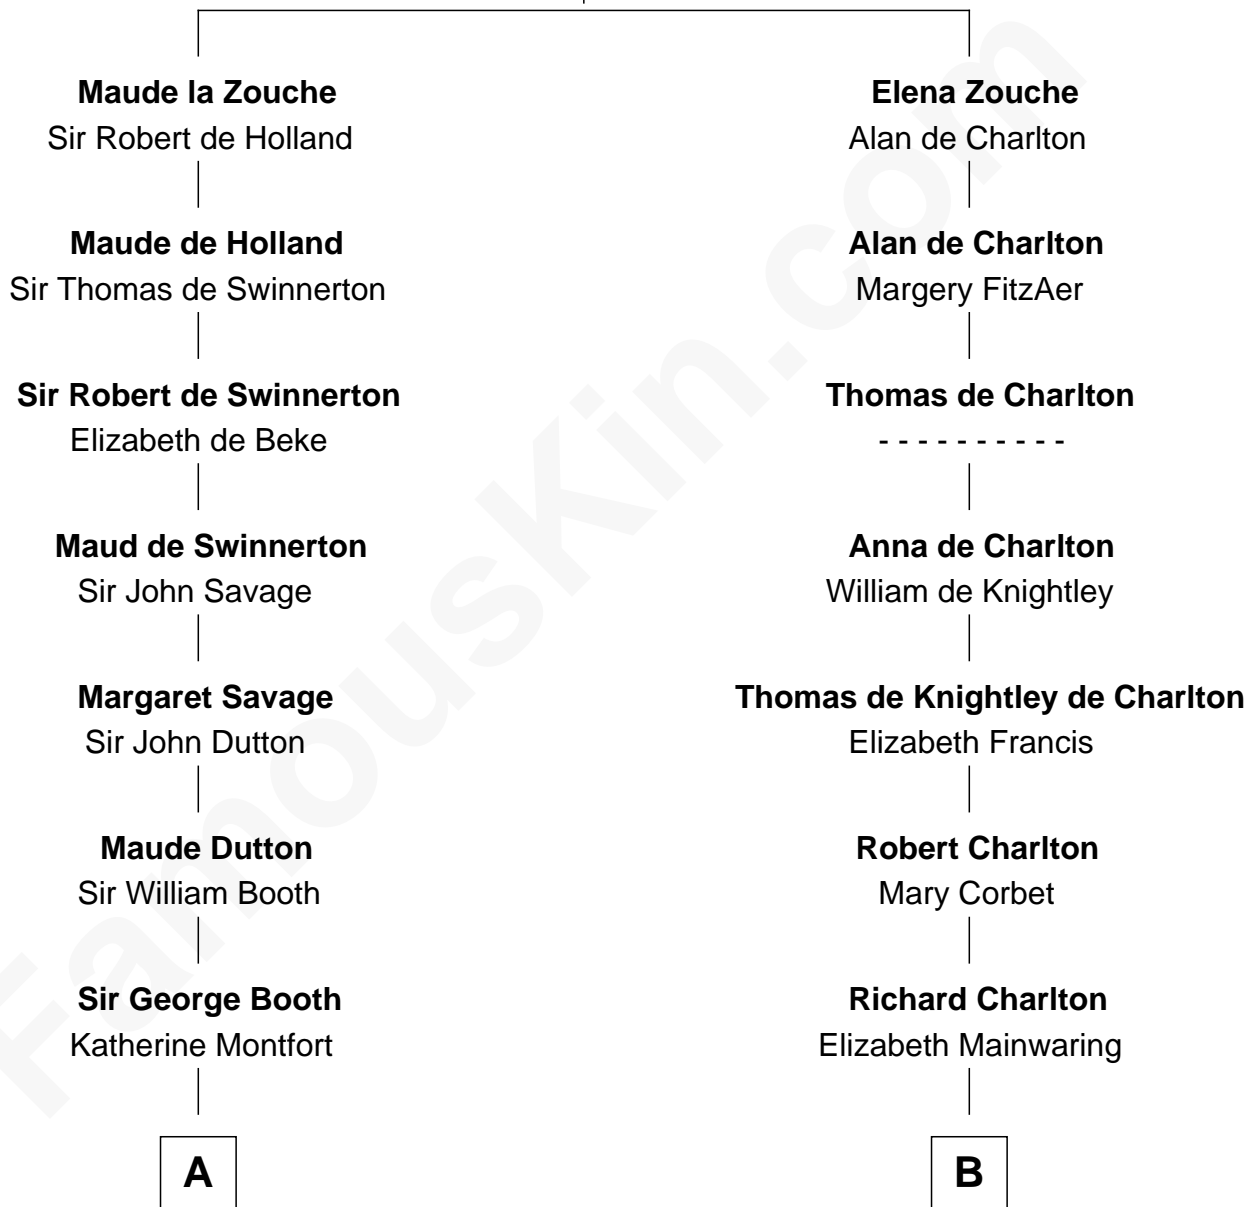

FamousKin.com
Relationship Chart of
Barbara (Pierce) Bush

First Lady of President George H.W. Bush

20th cousin 1 time removed of

Alice (Lee) Roosevelt

First Wife of President Theodore Roosevelt

Sir Alan la Zouche
 Eleanor de Segrave

C

Samuel Ross Marvin

Julia Ann Place

Jerome Place Marvin

Martha Ann Stokes

Mabel Marvin

Scott Pierce

Marvin Pierce