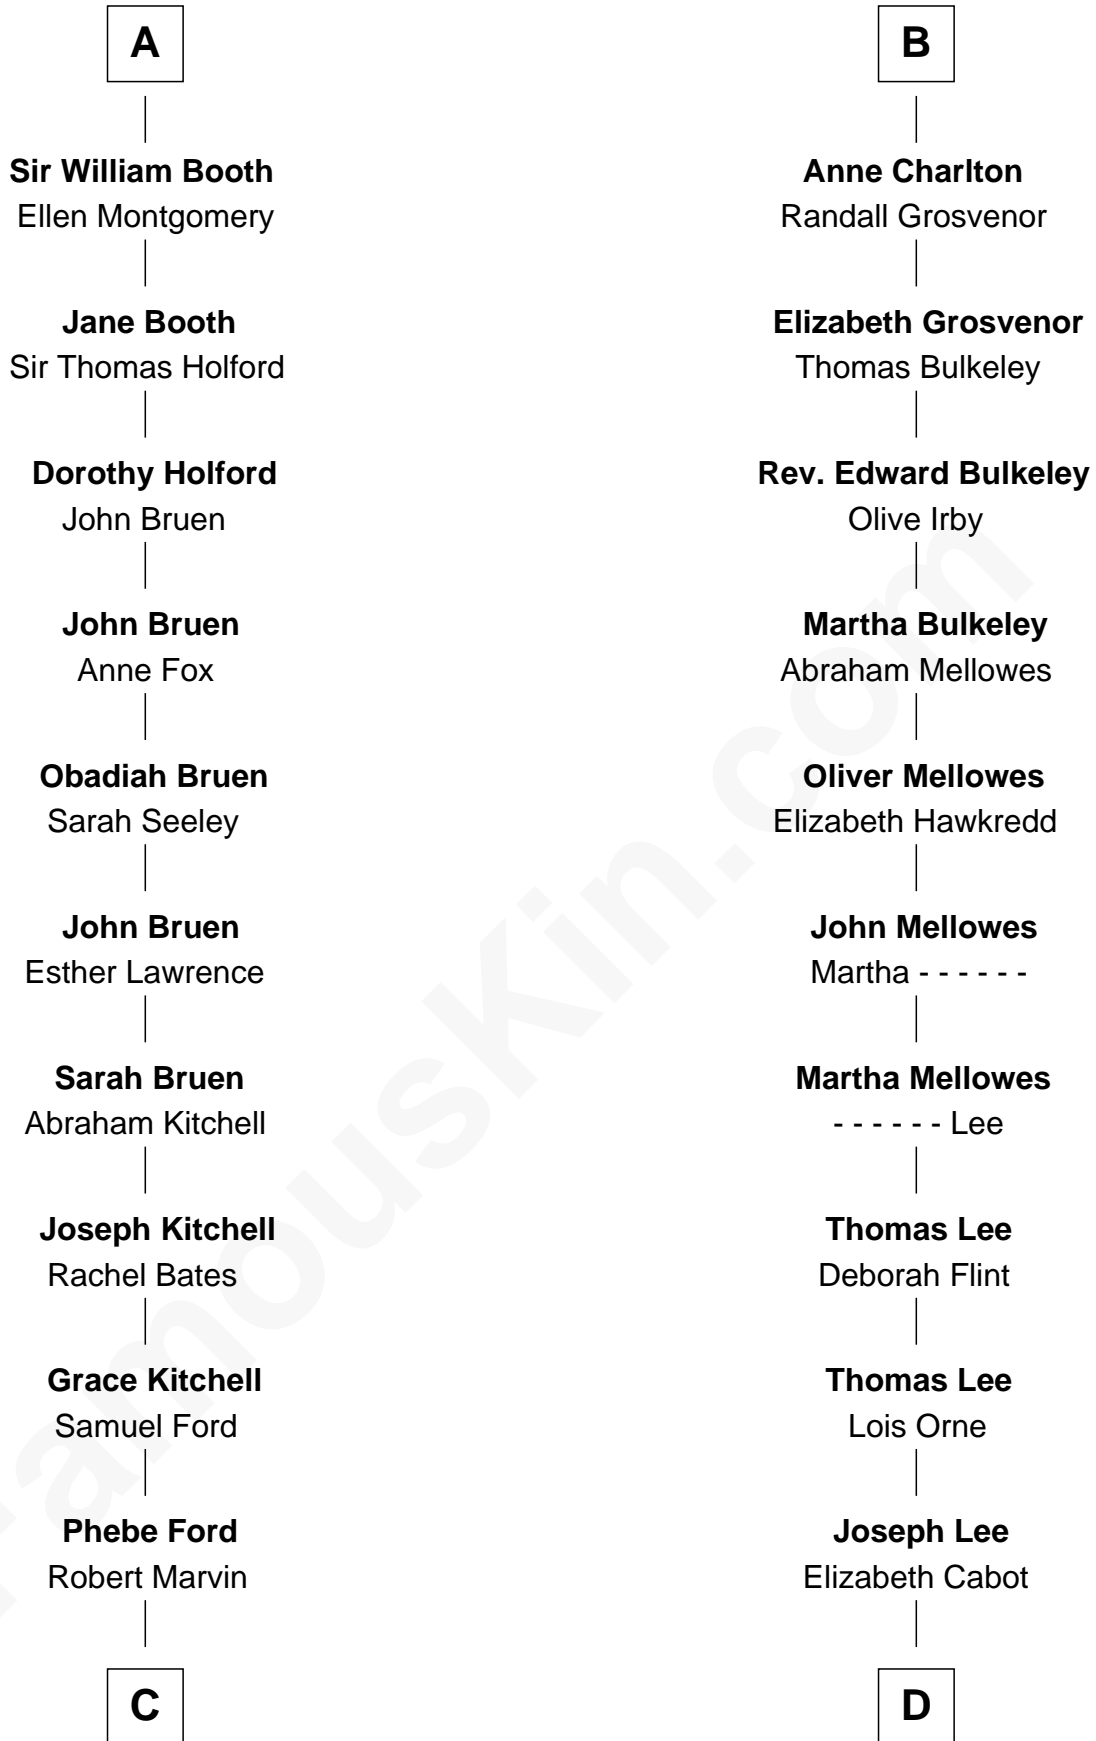

FamousKin.com
Relationship Chart of
Barbara (Pierce) Bush

First Lady of President George H.W. Bush

20th cousin 1 time removed of

Alice (Lee) Roosevelt

First Wife of President Theodore Roosevelt

Sir Alan la Zouche
 Eleanor de Segrave

C

Samuel Ross Marvin

Julia Ann Place

Jerome Place Marvin

Martha Ann Stokes

Mabel Marvin

Scott Pierce

Marvin Pierce

George Cabot Lee

Caroline Watts Haskell

Alice (Lee) Roosevelt

Wife of President Theodore Roosevelt