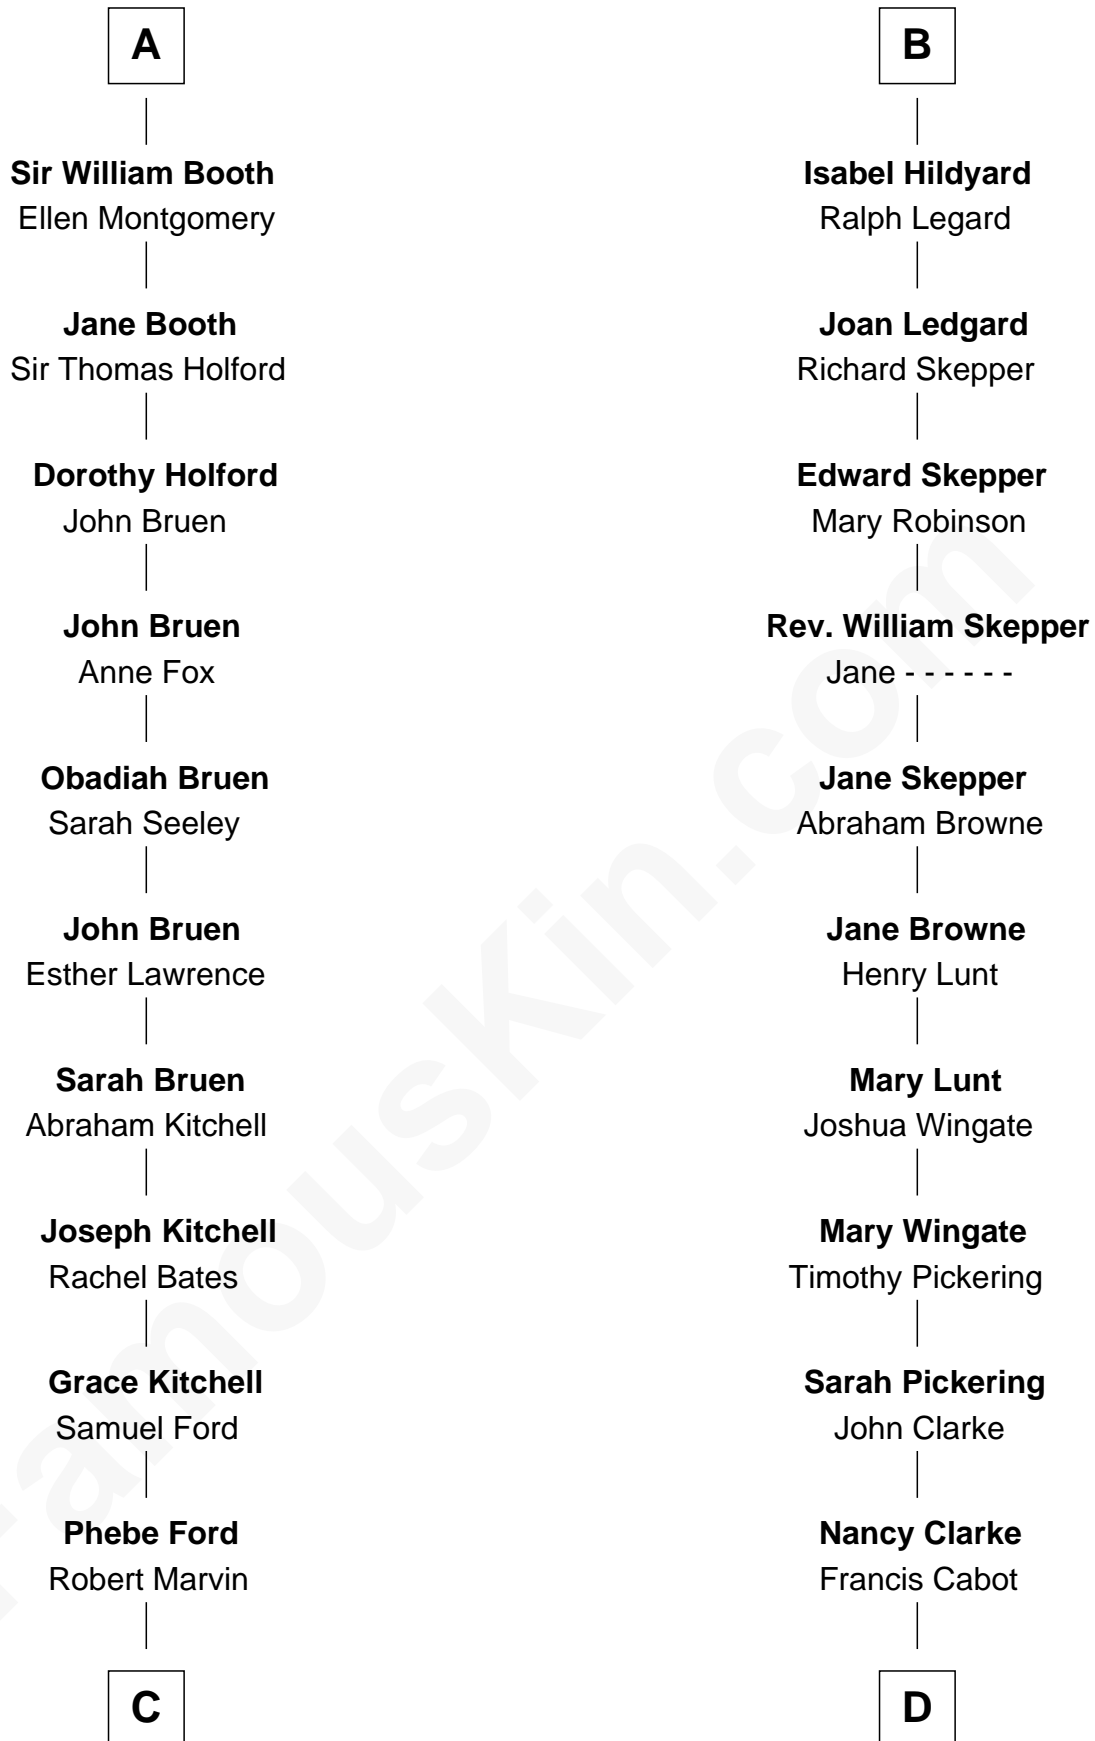

FamousKin.com
Relationship Chart of
Barbara (Pierce) Bush

First Lady of President George H.W. Bush

20th cousin 1 time removed of

Alice (Lee) Roosevelt

First Wife of President Theodore Roosevelt

Guy de Beauchamp

Anne Morley

Sir John Hastings

Elizabeth Hastings

Sir Robert Hildyard

Sir Piers Hildyard

Joan de la See

B

C

Samuel Ross Marvin

Julia Ann Place

Jerome Place Marvin

Martha Ann Stokes

Mabel Marvin

Scott Pierce

Marvin Pierce

Pauline Robinson