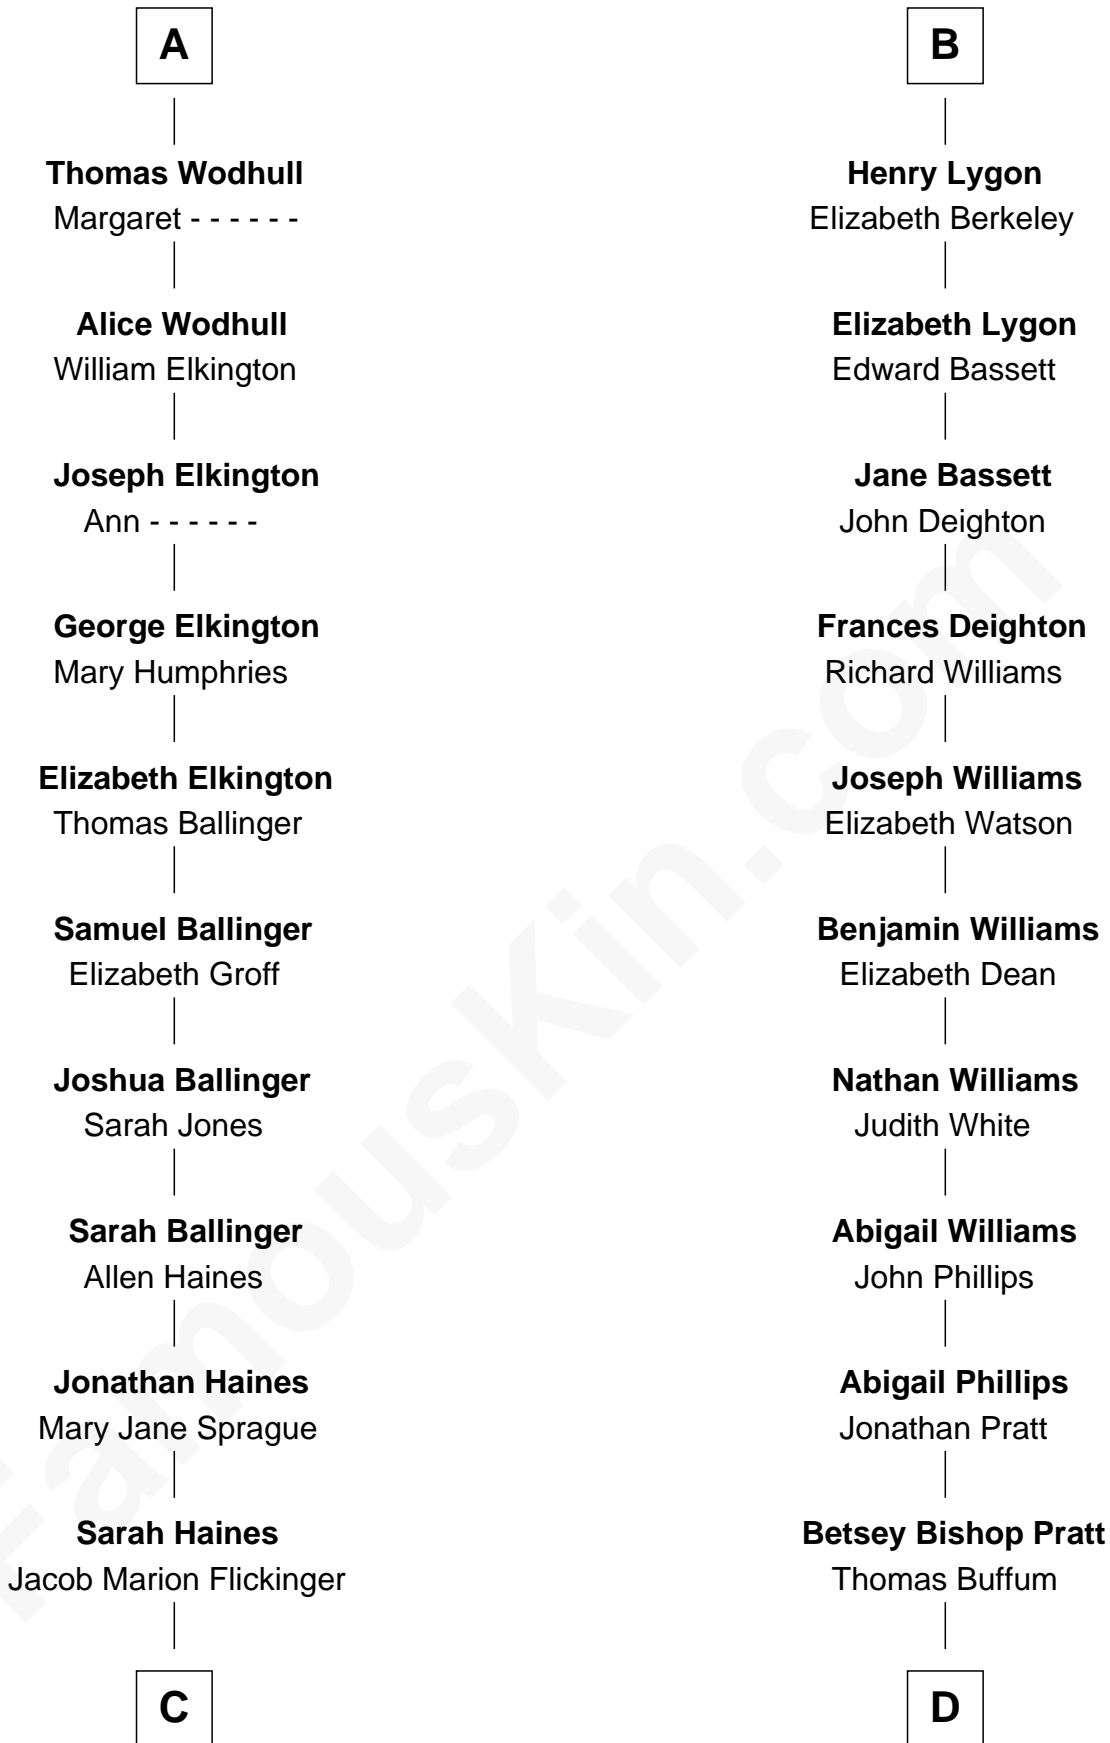

FamousKin.com

Relationship Chart of

Barbara (Pierce) Bush

First Lady of President George H.W. Bush

19th cousin 2 times removed of

James Taylor
Singer-Songwriter

Sir Warin Trussell
Maud de St. Philibert

Sir Laurence Trussell
Matilda de Charnells

Sir William Trussell
Margery Ludlow

Isabel Trussell
Thomas Wodhull

John Wodhull
Joan Etwell

Fulk Wodhull
Anne Newenham

Lawrence Wodhull
Elizabeth Hall

Fulke Wodhull
Alice Wickliffe

A

Maud Trussell

Sir Richard Lygon
Margaret Greville

B

C

Lulu Dell Flickinger
James Edgar Robinson

Pauline Robinson
Marvin Pierce

Barbara (Pierce) Bush
First Lady of George H.W. Bush

D

Eliza Ann Buffum
Granville Hall Leonard