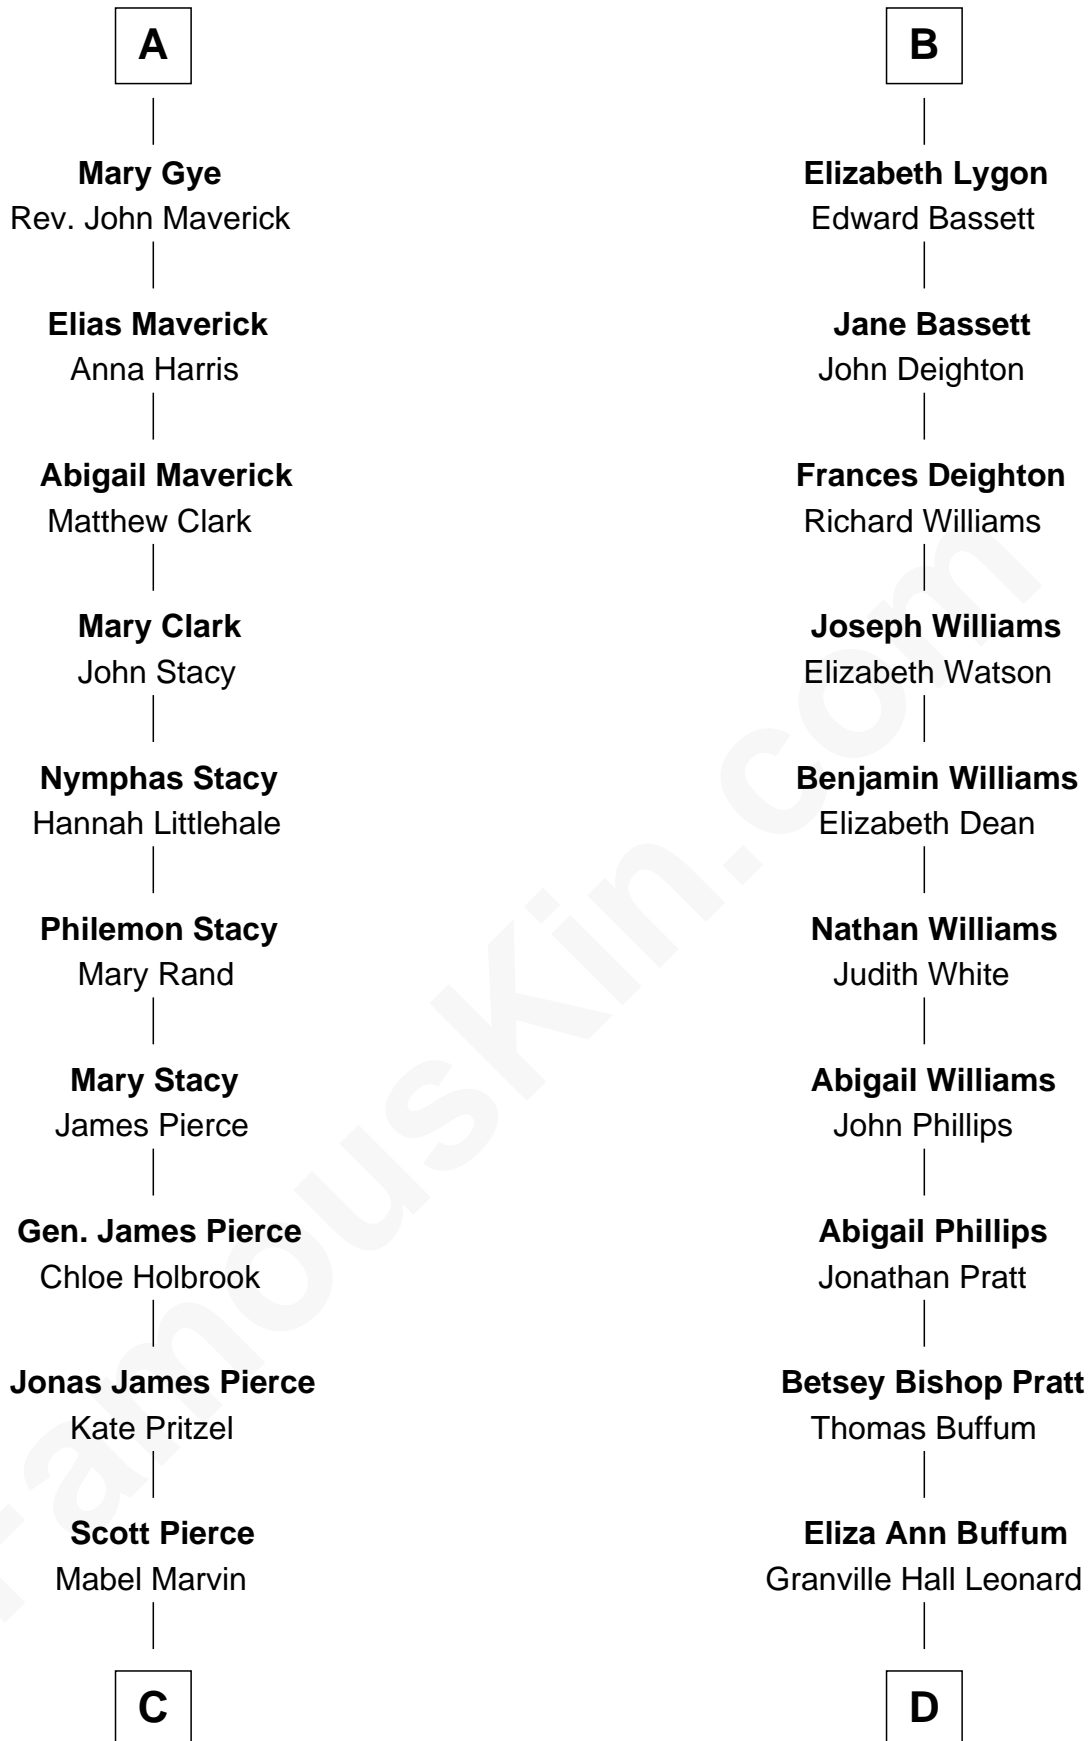

FamousKin.com

Relationship Chart of

Barbara (Pierce) Bush

First Lady of President George H.W. Bush

18th cousin 2 times removed of

James Taylor
Singer-Songwriter

Richard Fitzalan
Eleanor Plantagenet

C

Marvin Pierce
Pauline Robinson

Barbara (Pierce) Bush
First Lady of George H.W. Bush

D

Emily Roxanna Leonard
Stanford Lyman Haynes

Theodosia Haynes
Alexander Taylor

Dr. Isaac Montrose Taylor
Gertrude Arline Woodard

James Taylor
Singer-Songwriter

FamousKin.com