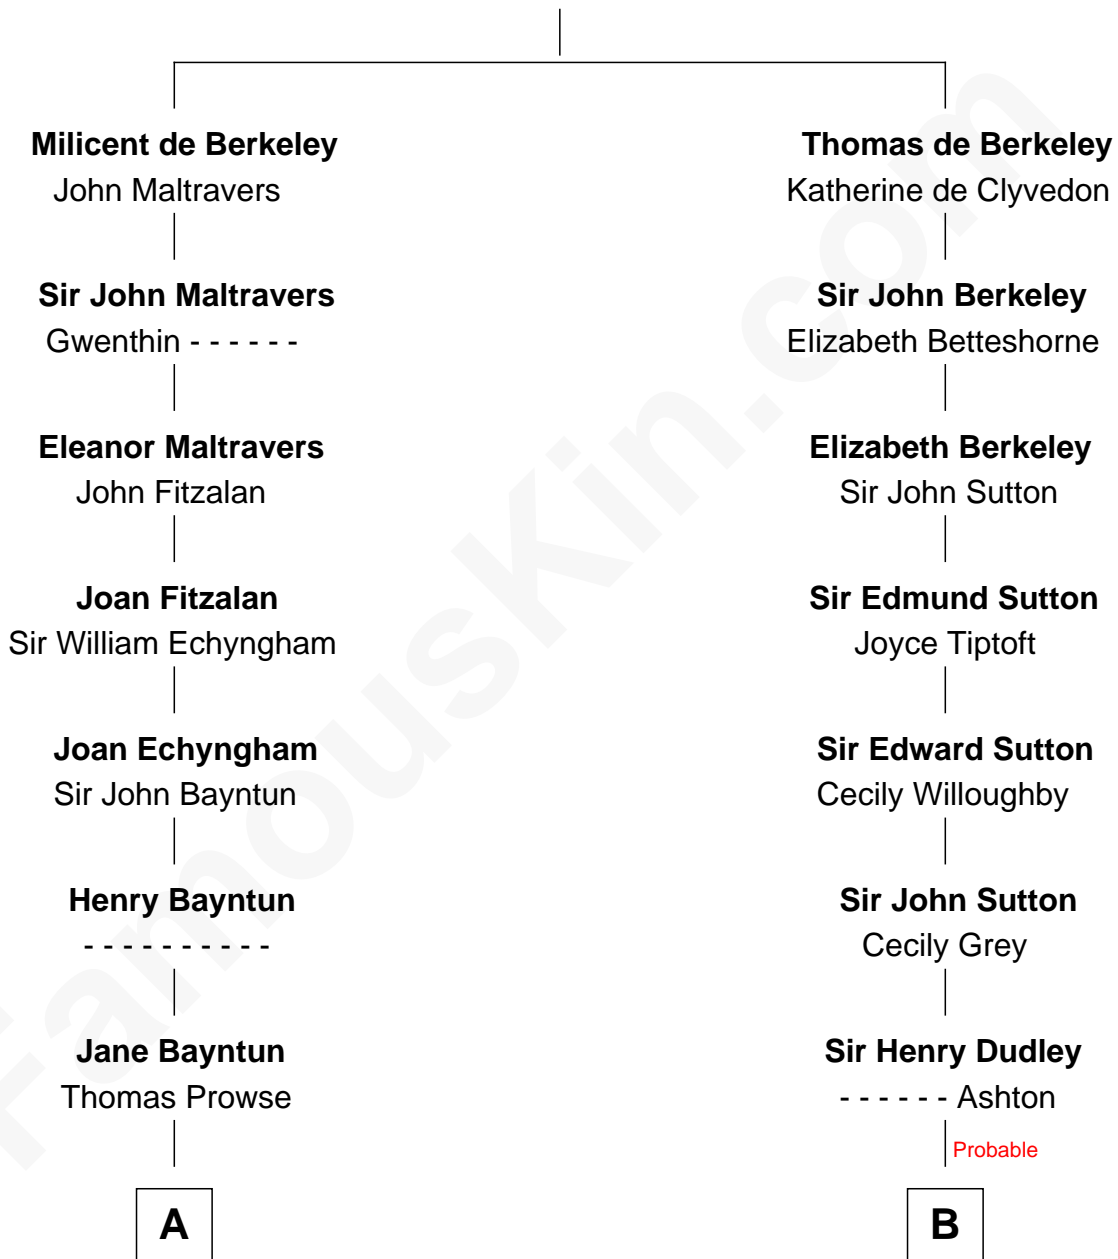

FamousKin.com

Relationship Chart of

Barbara (Pierce) Bush

First Lady of President George H.W. Bush

20th cousin of

James Taylor
Singer-Songwriter

Sir Maurice de Berkeley
Eve la Zouche

C

Jonas James Pierce

Kate Pritzel

Scott Pierce

Mabel Marvin

Marvin Pierce

Pauline Robinson

Barbara (Pierce) Bush

First Lady of George H.W. Bush

D

Fred Charles Knox

Ruth Elizabeth Collins

Ella Angelique Knox

Henry Herman Woodard

Gertrude Arline Woodard

Dr. Isaac Montrose Taylor

James Taylor