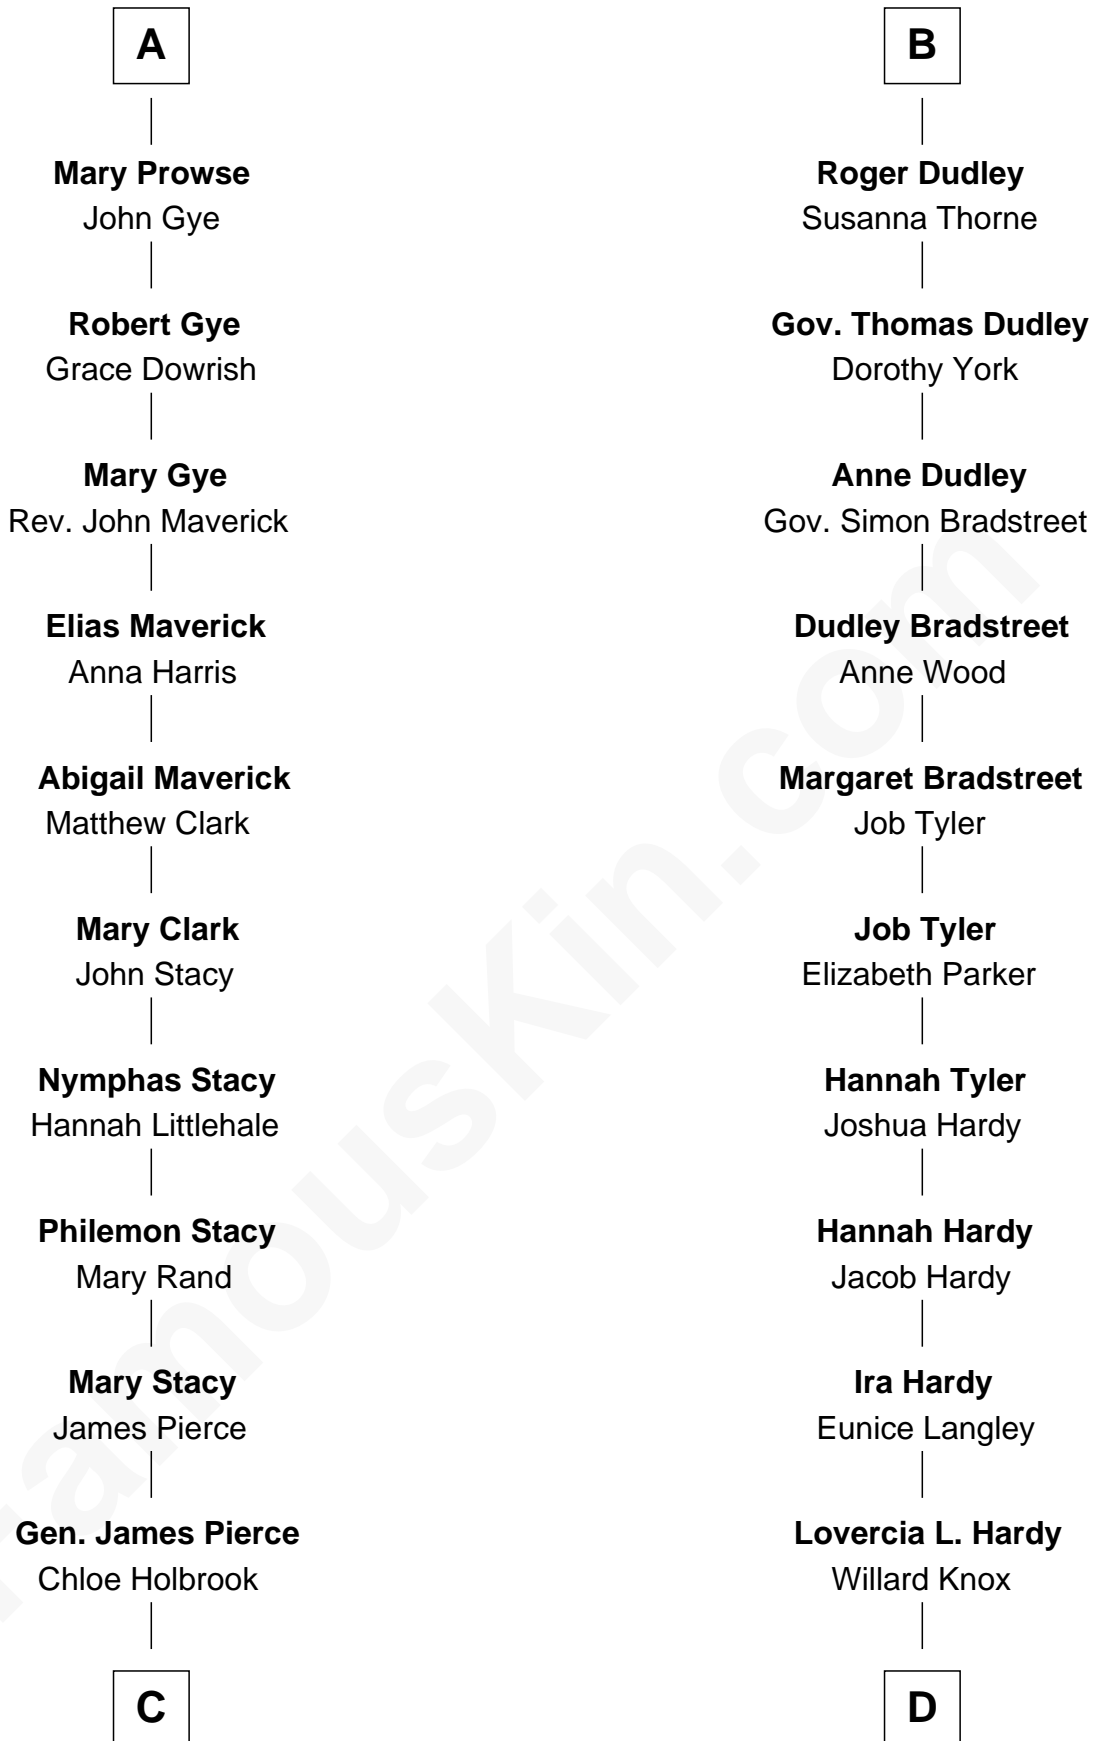

FamousKin.com

Relationship Chart of

Barbara (Pierce) Bush

First Lady of President George H.W. Bush

20th cousin of

James Taylor
Singer-Songwriter

Sir Maurice de Berkeley
Eve la Zouche

C

Jonas James Pierce

Kate Pritzel

Scott Pierce

Mabel Marvin

Marvin Pierce

Pauline Robinson

Barbara (Pierce) Bush

First Lady of George H.W. Bush

D

Fred Charles Knox

Ruth Elizabeth Collins

Ella Angelique Knox

Henry Herman Woodard

Gertrude Arline Woodard

Dr. Isaac Montrose Taylor

James Taylor