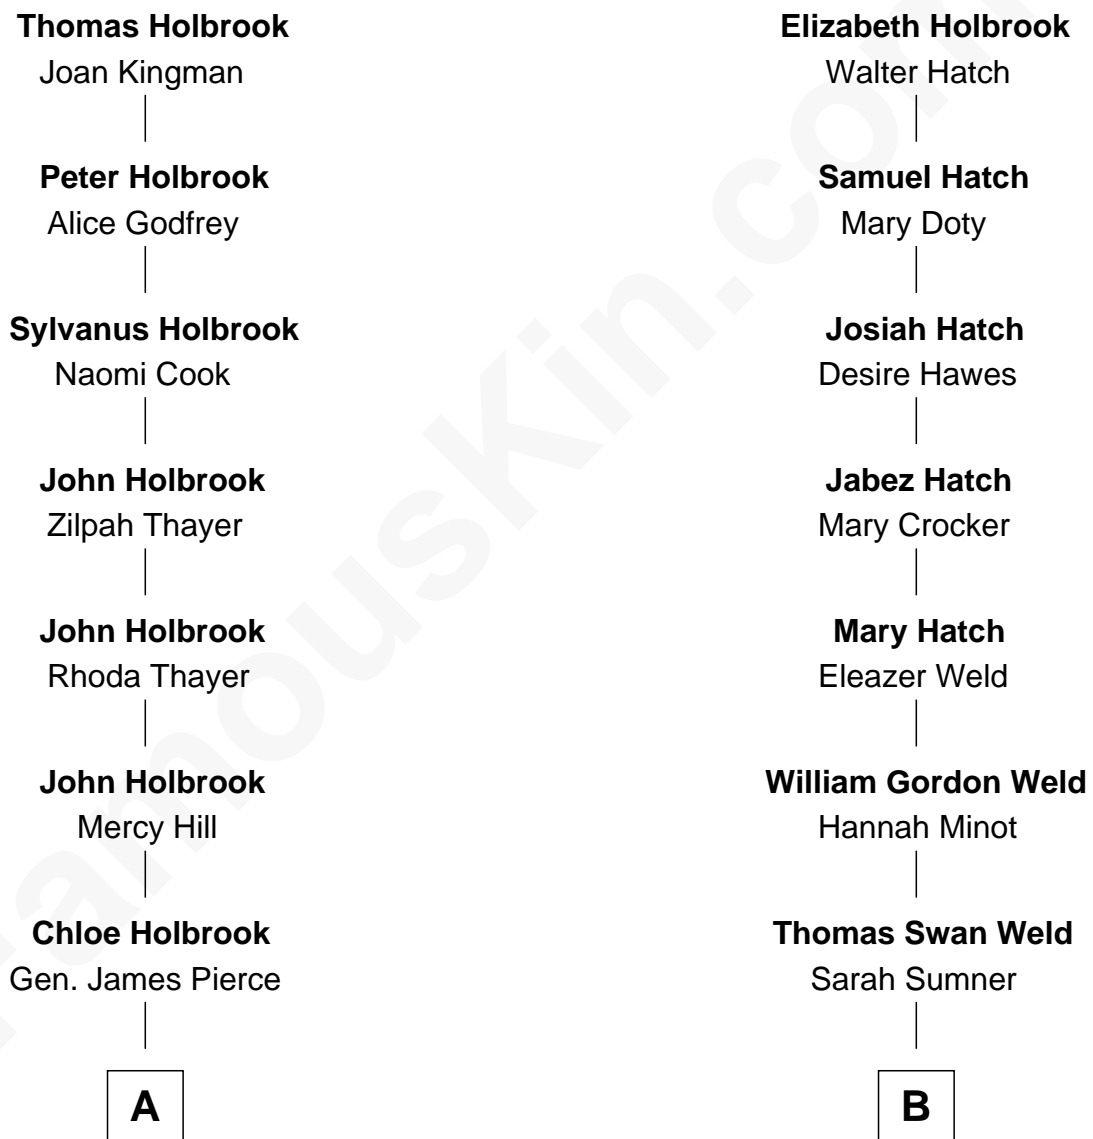

Thomas Holbrook

Jane Powys