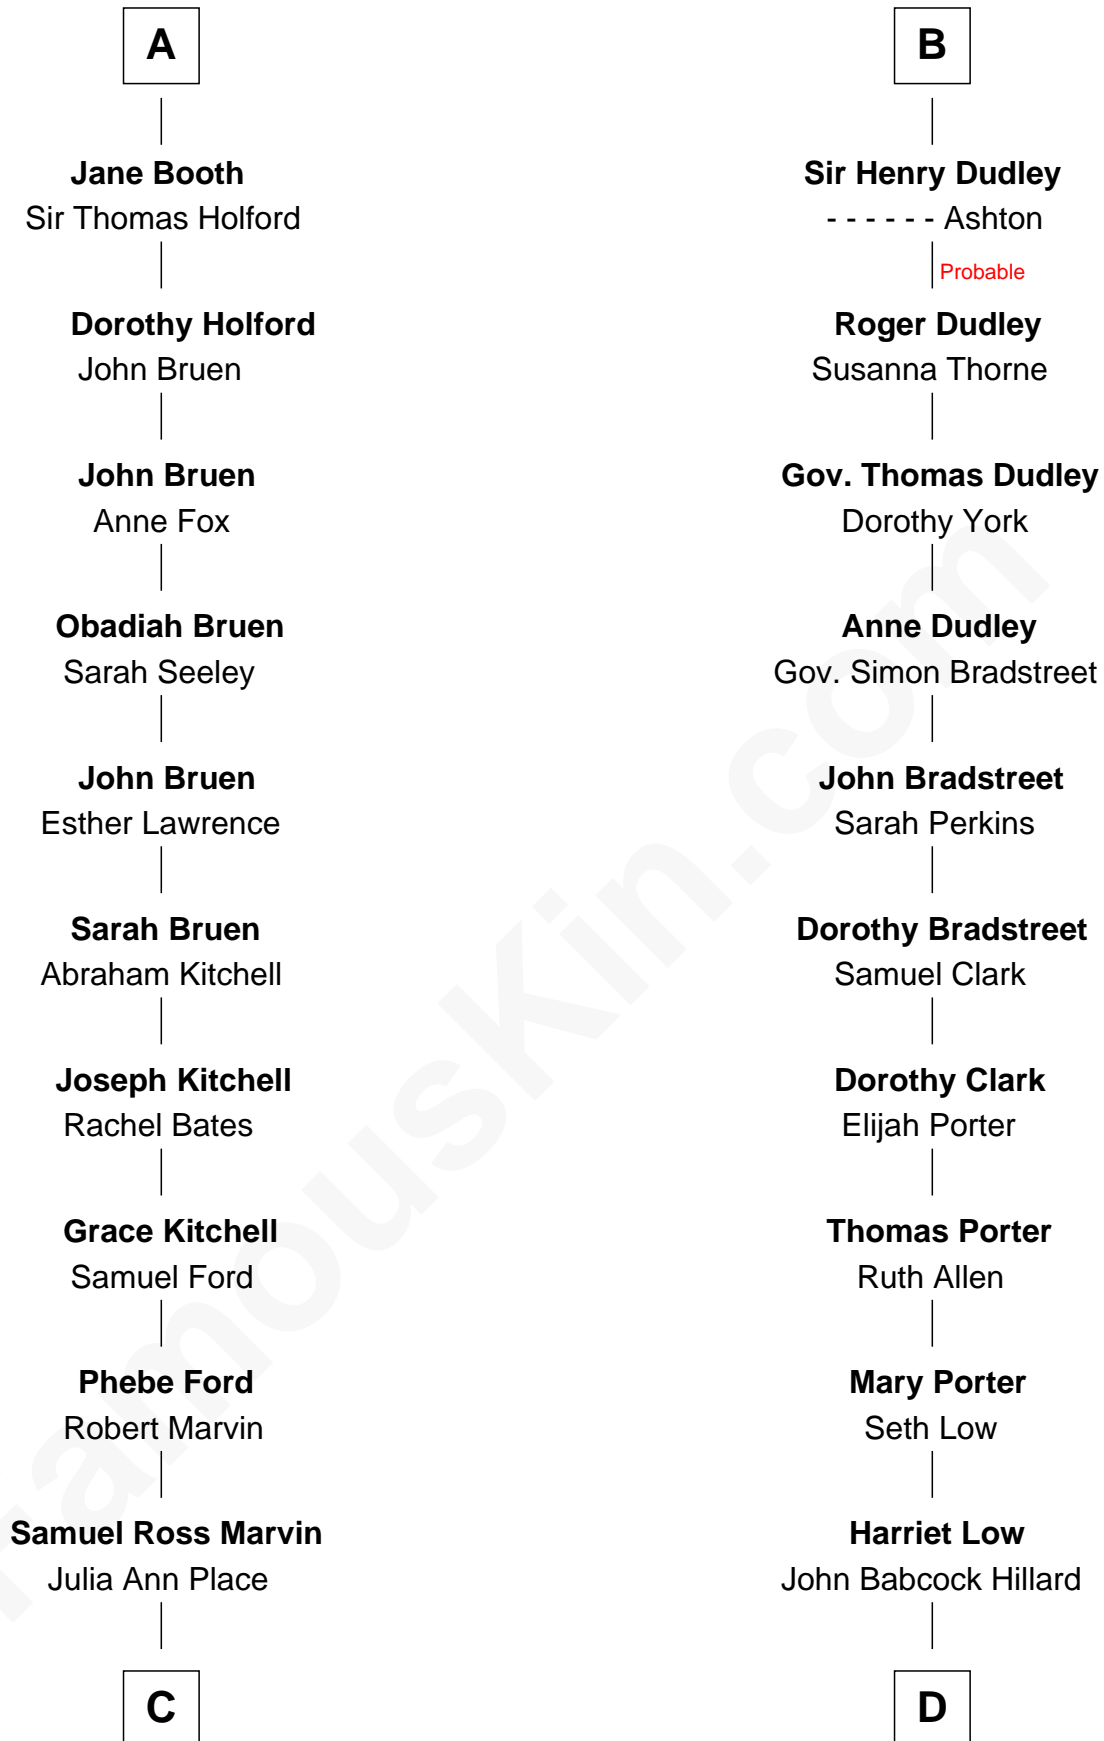

## Relationship Chart of

### Barbara (Pierce) Bush

*First Lady of President George H.W. Bush*

20th cousin of

### Bill Weld

*68th Governor of Massachusetts*

**Ralph de Stafford**

*with wife*  
*Katherine de Hastang*

*with wife*  
*Margaret de Audley*

**C**

**Jerome Place Marvin**

Martha Ann Stokes

**Mabel Marvin**

Scott Pierce

**Marvin Pierce**

Pauline Robinson

**Barbara (Pierce) Bush**

*First Lady of George H.W. Bush*

**D**

**Harriet Hillard**