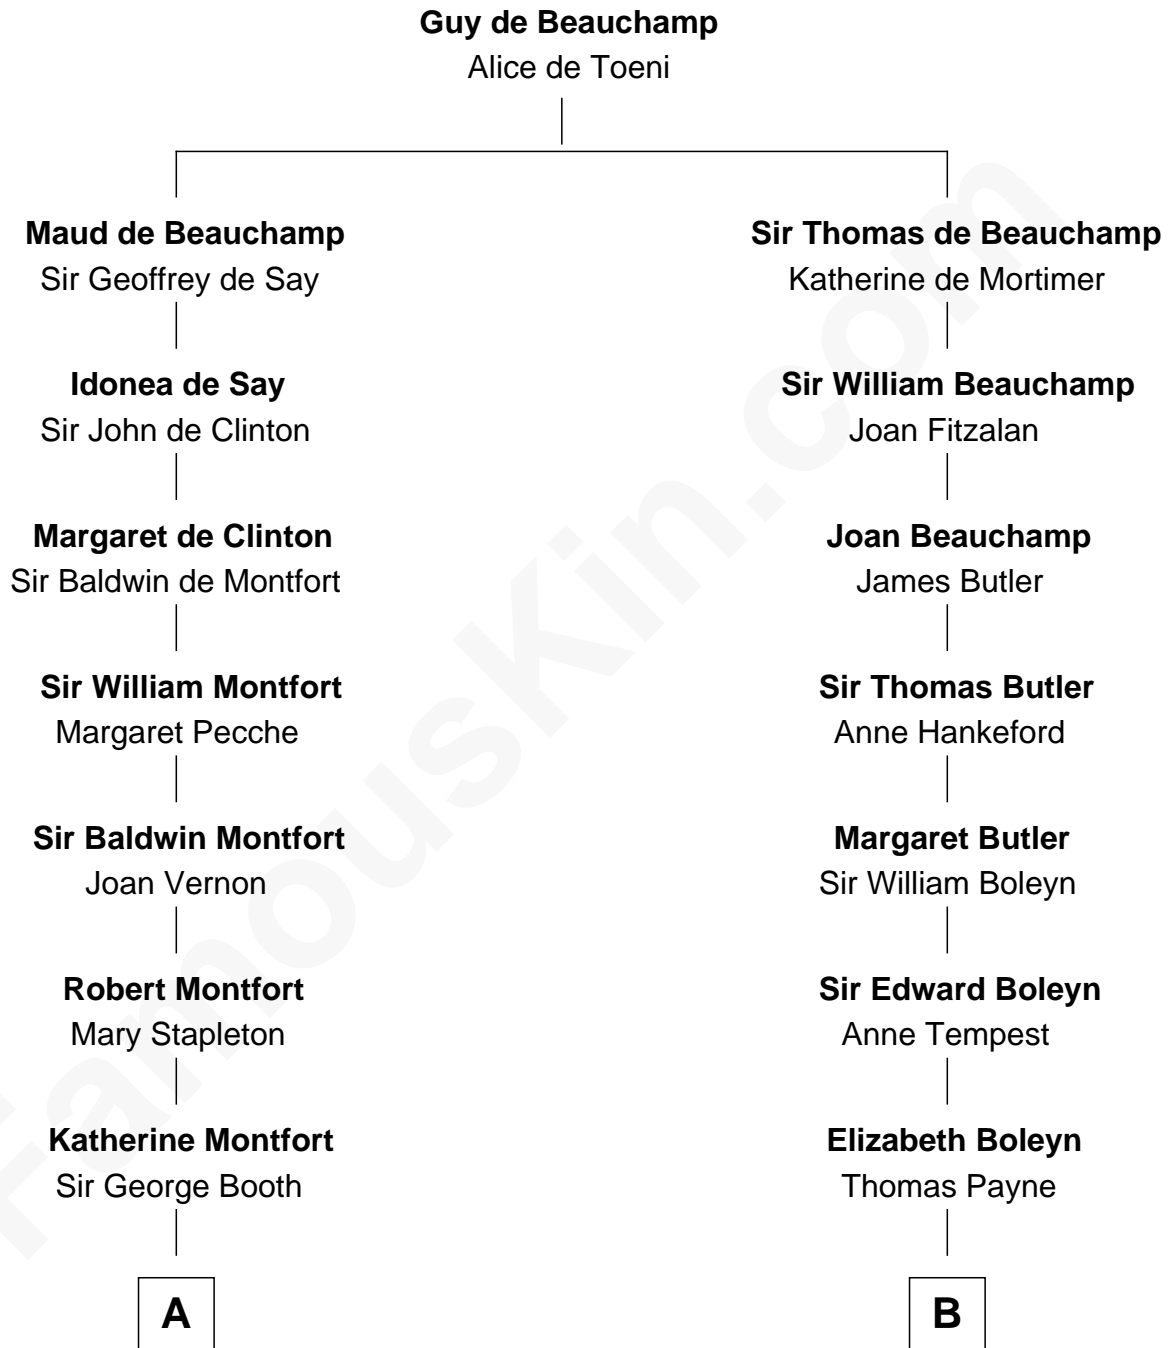

FamousKin.com

Relationship Chart of

Barbara (Pierce) Bush

First Lady of President George H.W. Bush

20th cousin 1 time removed of

Bill Weld

68th Governor of Massachusetts

C

Samuel Ross Marvin

Julia Ann Place

Jerome Place Marvin

Martha Ann Stokes

Mabel Marvin

Scott Pierce

Marvin Pierce

Pauline Robinson