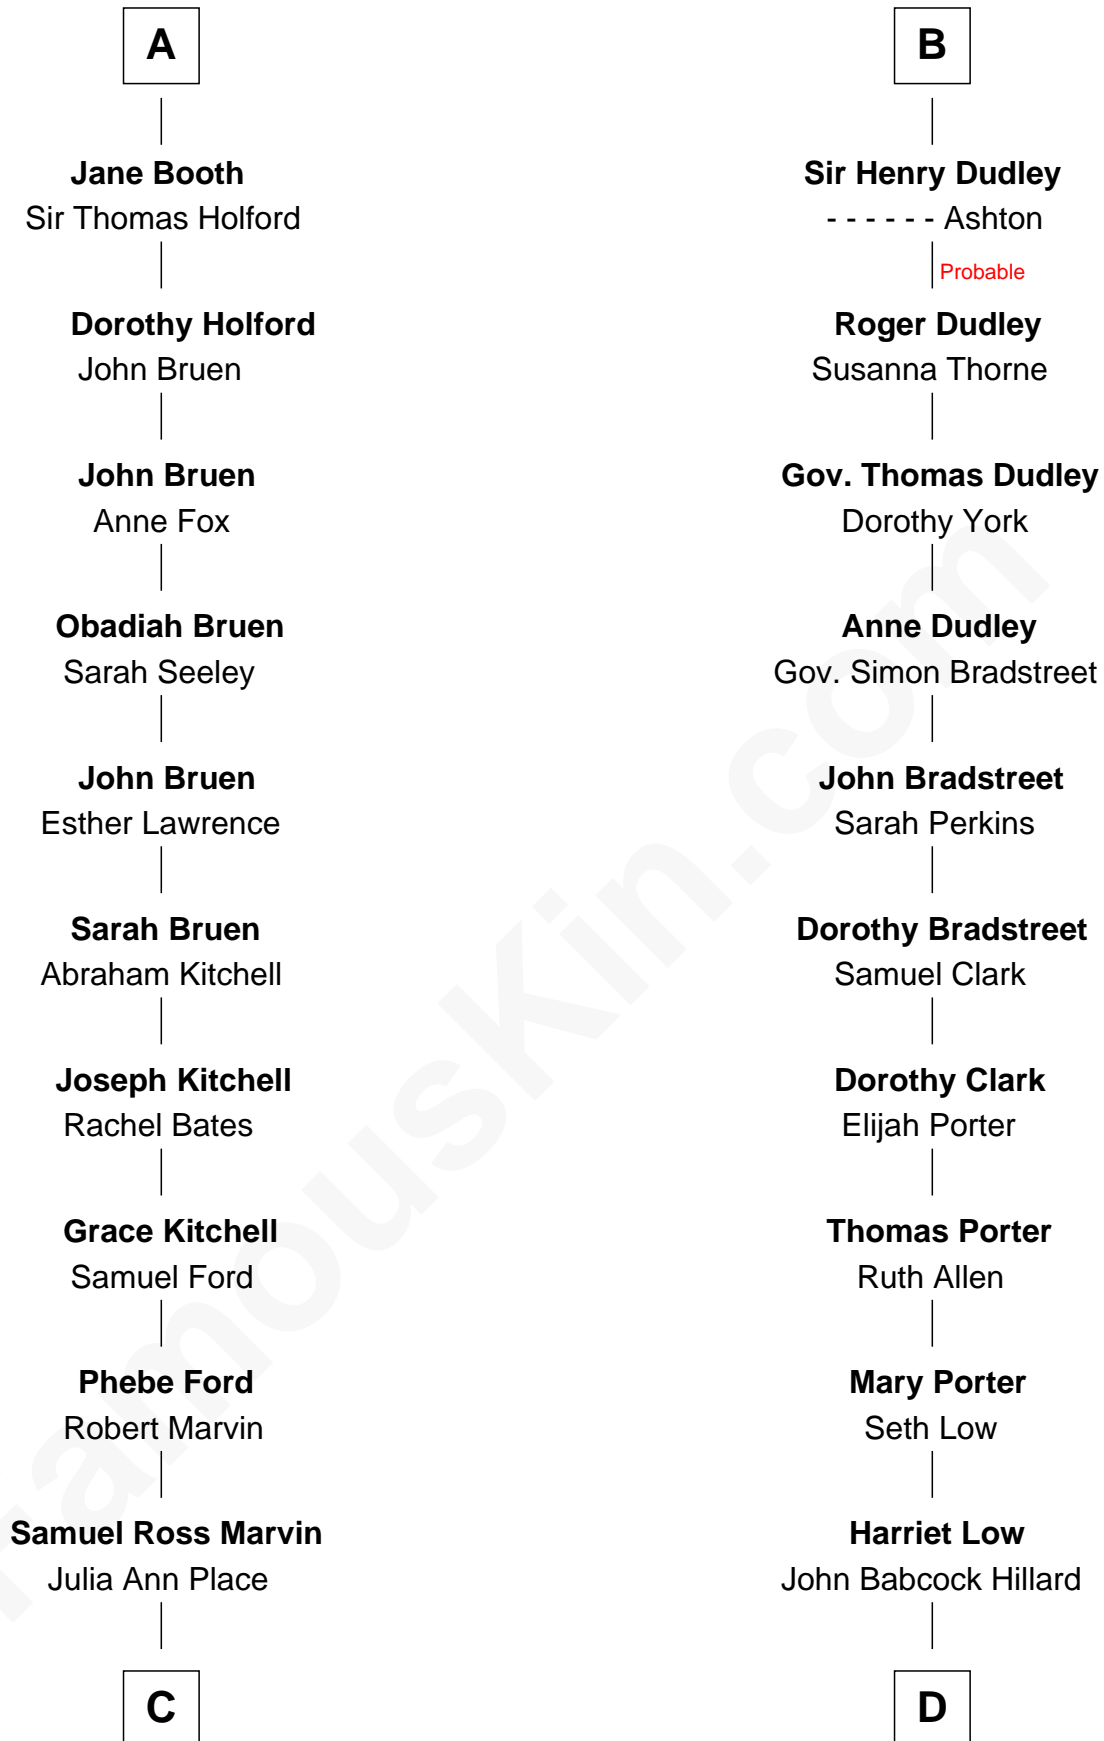

FamousKin.com

Relationship Chart of

Barbara (Pierce) Bush

First Lady of President George H.W. Bush

20th cousin of

Bill Weld

68th Governor of Massachusetts

Sir Robert de Holland

Maude la Zouche

Maude de Holland
Sir Thomas de Swinnerton

Sir Robert de Swinnerton
Elizabeth de Beke

Maud de Swinnerton
Sir John Savage

Margaret Savage
Sir John Dutton

Maude Dutton
Sir William Booth

Sir George Booth
Katherine Montfort

Sir William Booth
Ellen Montgomery

A

Thomas Holand
Joan Plantagenet

Sir Thomas de Holand
Alice Fitzalan

Eleanor Holand
Edward Cherleton

Joyce Cherleton
Sir John Tiptoft

Joyce Tiptoft
Sir Edmund Sutton

Sir Edward Sutton
Cecily Willoughby

Sir John Sutton
Cecily Grey

B

C

Jerome Place Marvin

Martha Ann Stokes

Mabel Marvin

Scott Pierce

Marvin Pierce