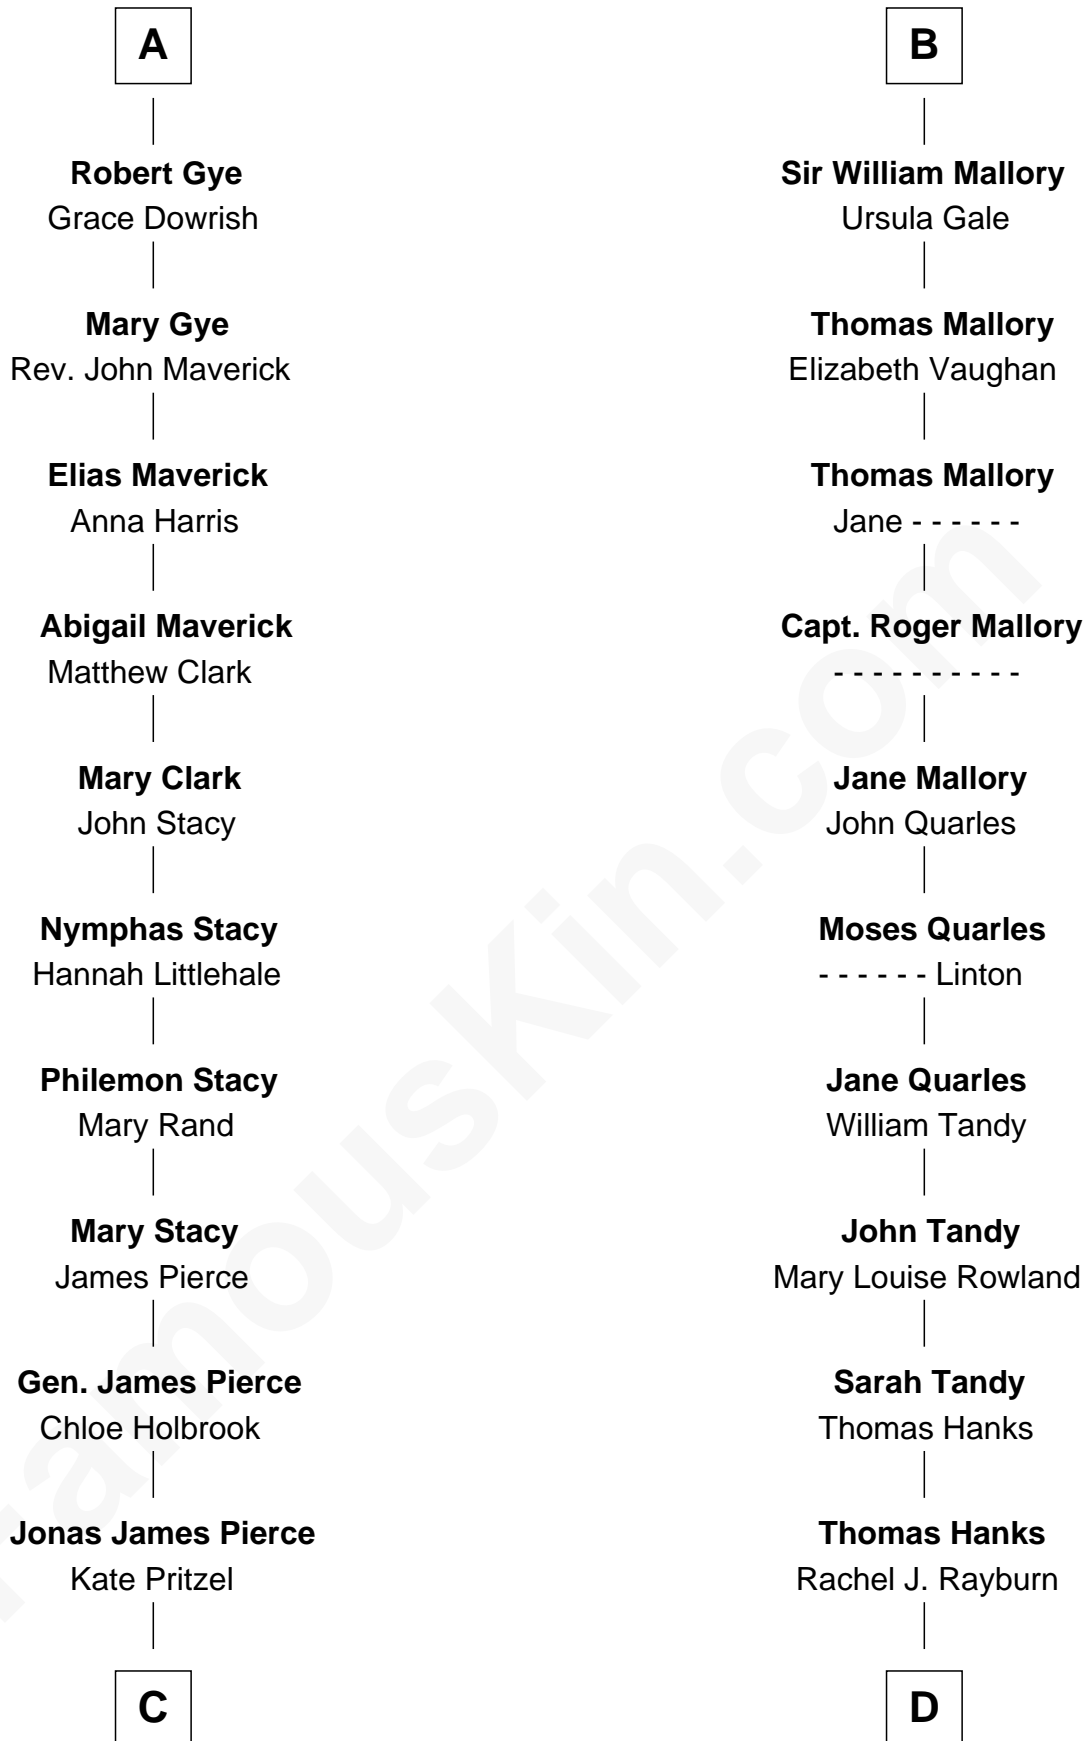

FamousKin.com

Relationship Chart of

Barbara (Pierce) Bush

First Lady of President George H.W. Bush

19th cousin 1 time removed of

Tom Hanks

Movie Actor

Edmund Fitzalan

Alice de Warenne

C

Scott Pierce
Mabel Marvin

Marvin Pierce
Pauline Robinson

Barbara (Pierce) Bush
First Lady of George H.W. Bush

D

Daniel Boone Hanks
Mary Catherine Mefford

Ernest Buel Hanks
Gladys Hilda Ball