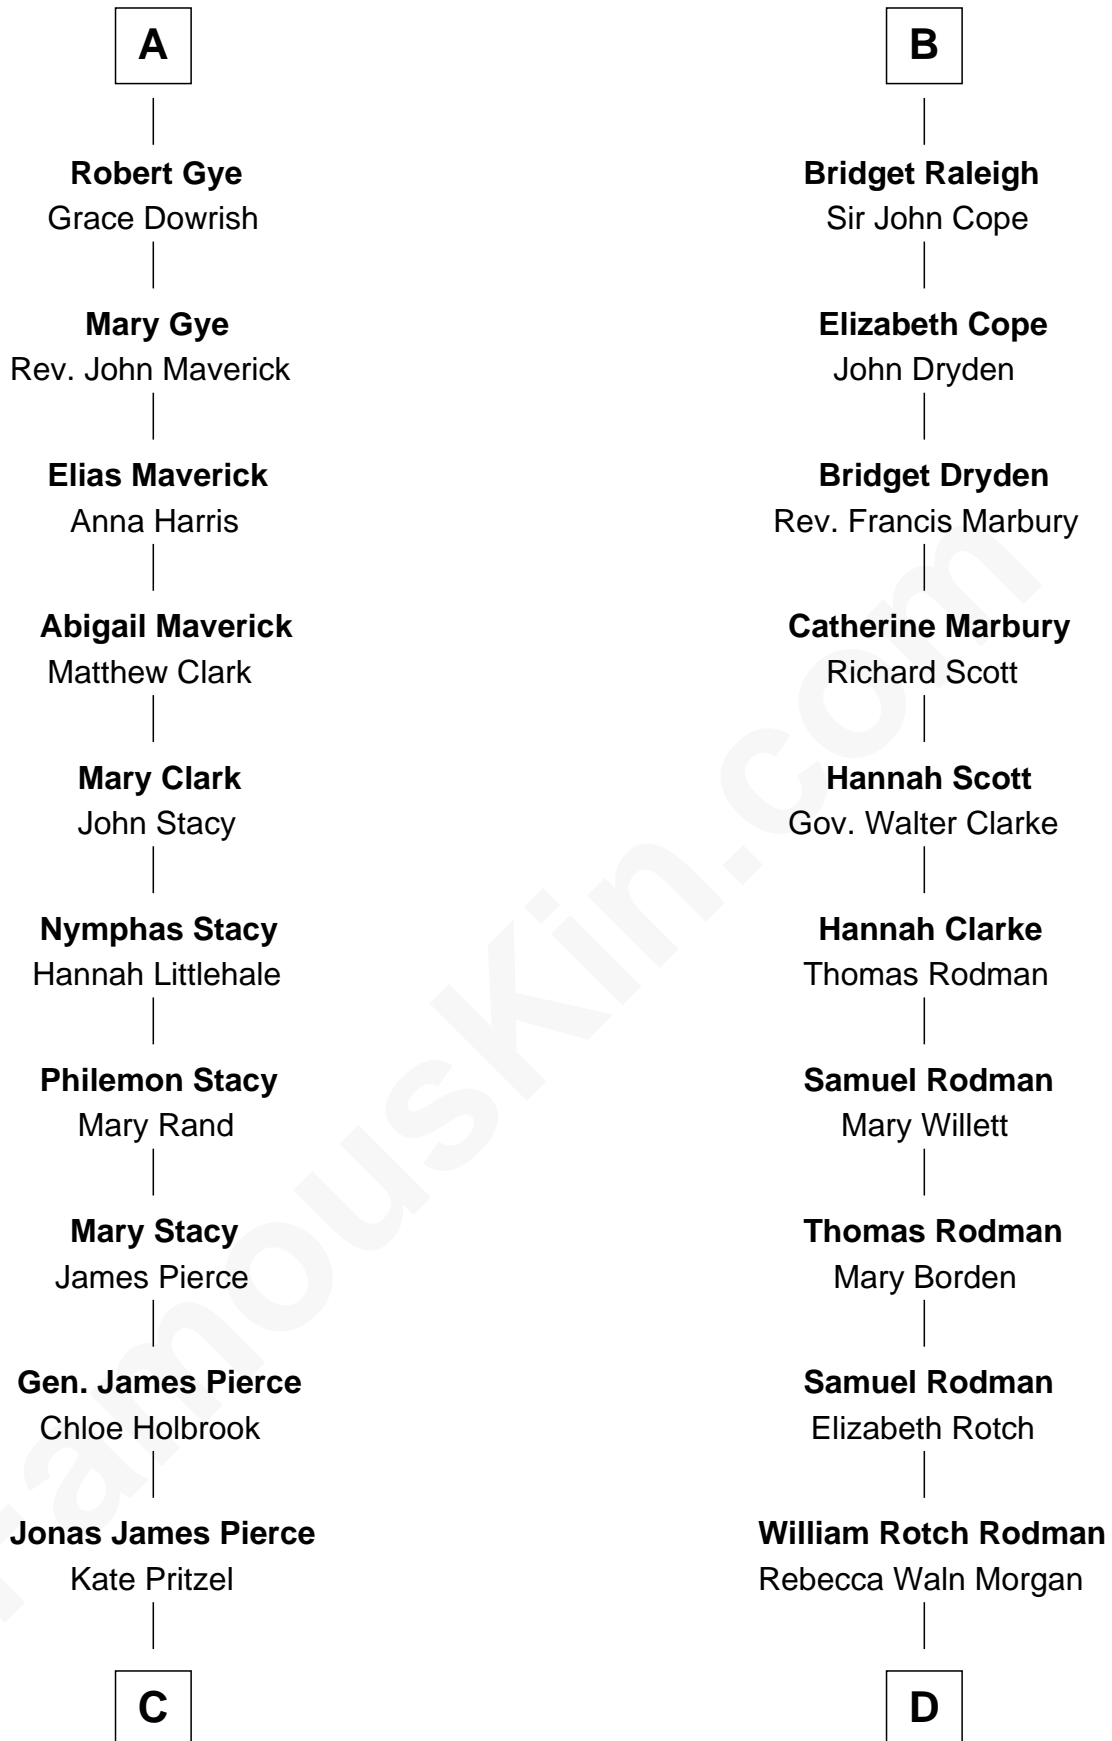

## Relationship Chart of

### Barbara (Pierce) Bush

*First Lady of President George H.W. Bush*

19th cousin 2 times removed of

**Tuesday Weld**

*TV and Movie Actress*

**Edmund Fitzalan**

Alice de Warenne

**C**

**Scott Pierce**  
Mabel Marvin

**Marvin Pierce**  
Pauline Robinson

**Barbara (Pierce) Bush**  
*First Lady of George H.W. Bush*

**D**

**Alfred Rodman**  
Anna Lothrop Motley

**Eloise Rodman**  
Stephen Minot Weld

**Edward Motley Weld**  
Sarah Lothrop King

**Lothrop Motley Weld**  
Yosene Balfour Ker

**Tuesday Weld**  
*TV and Movie Actress*