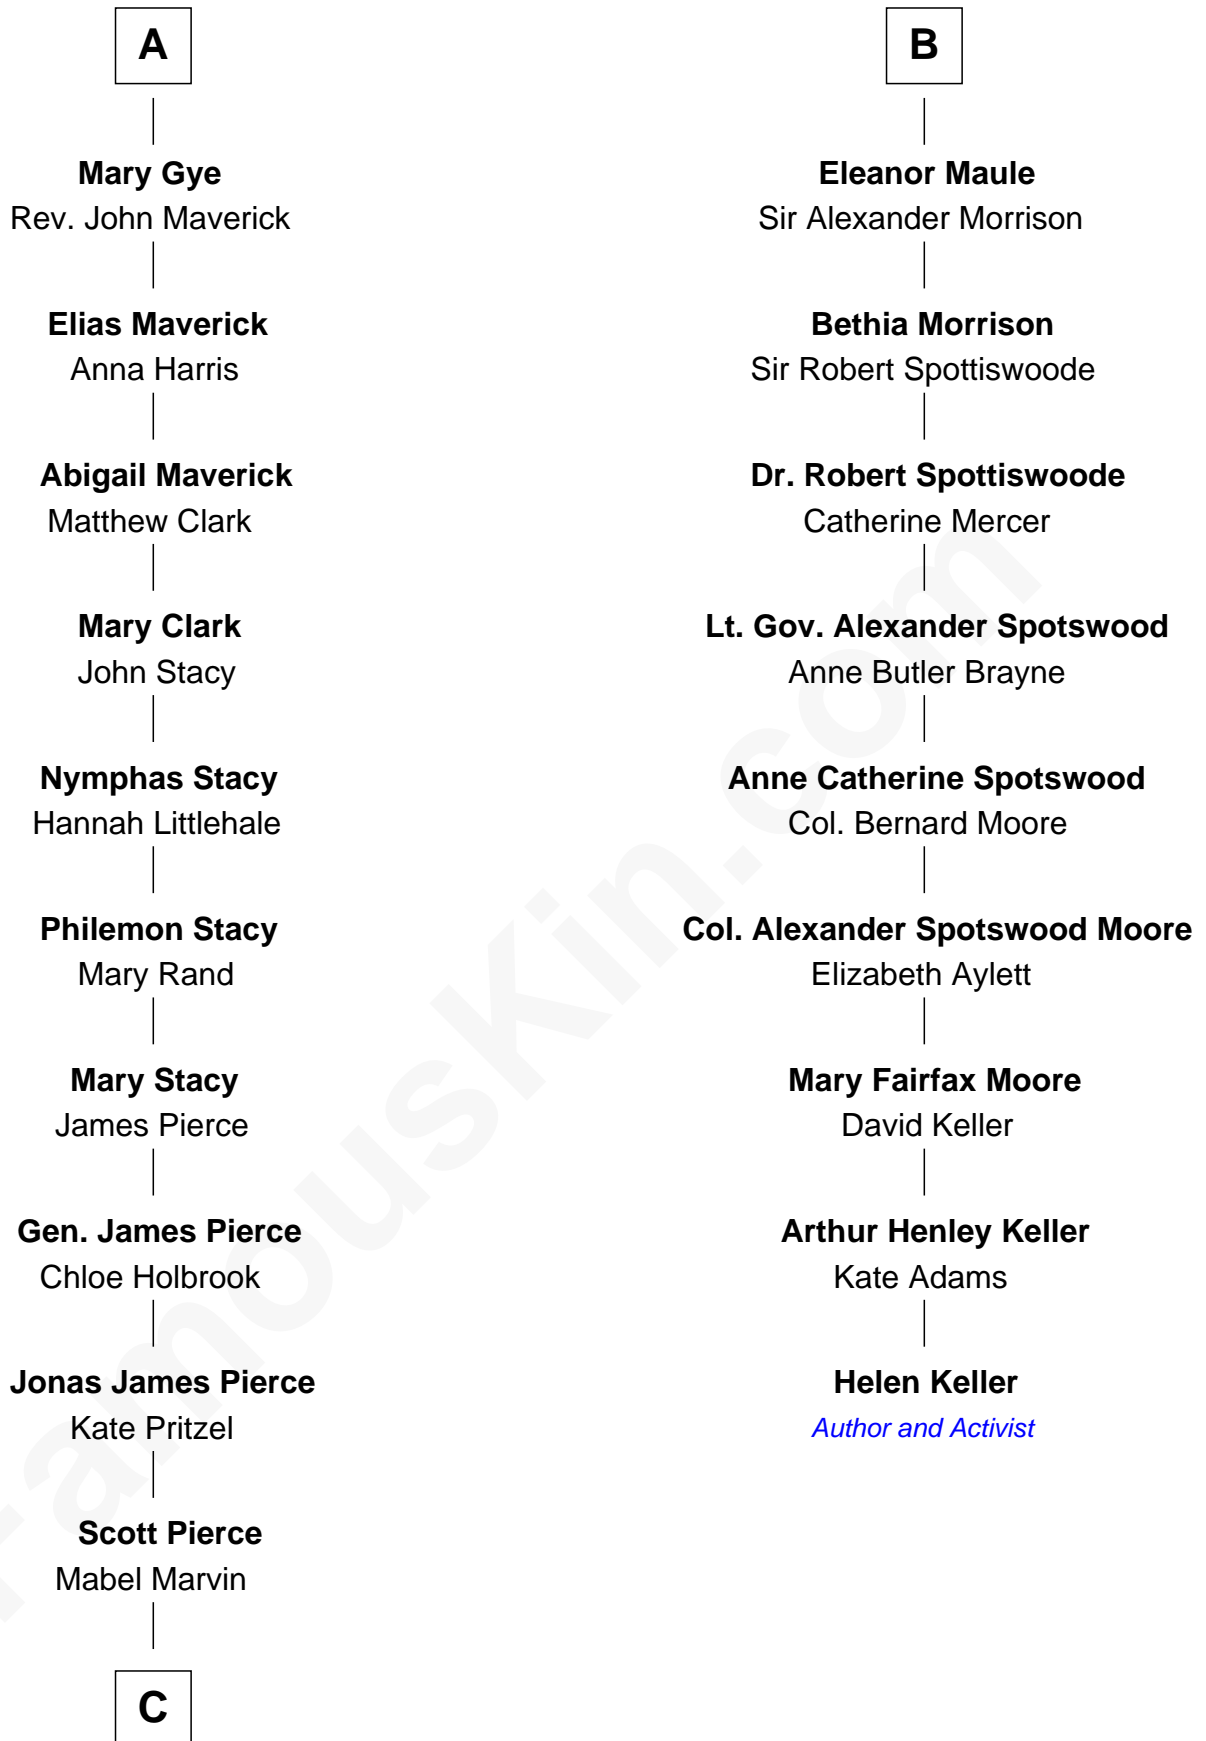

FamousKin.com

Relationship Chart of Barbara (Pierce) Bush

First Lady of President George H.W. Bush

15th cousin 3 times removed of

Helen Keller

Author and Activist

Richard Fitzalan
Eleanor Plantagenet

C

—
Marvin Pierce
Pauline Robinson

—
Barbara (Pierce) Bush
First Lady of George H.W. Bush

FamousKin.com