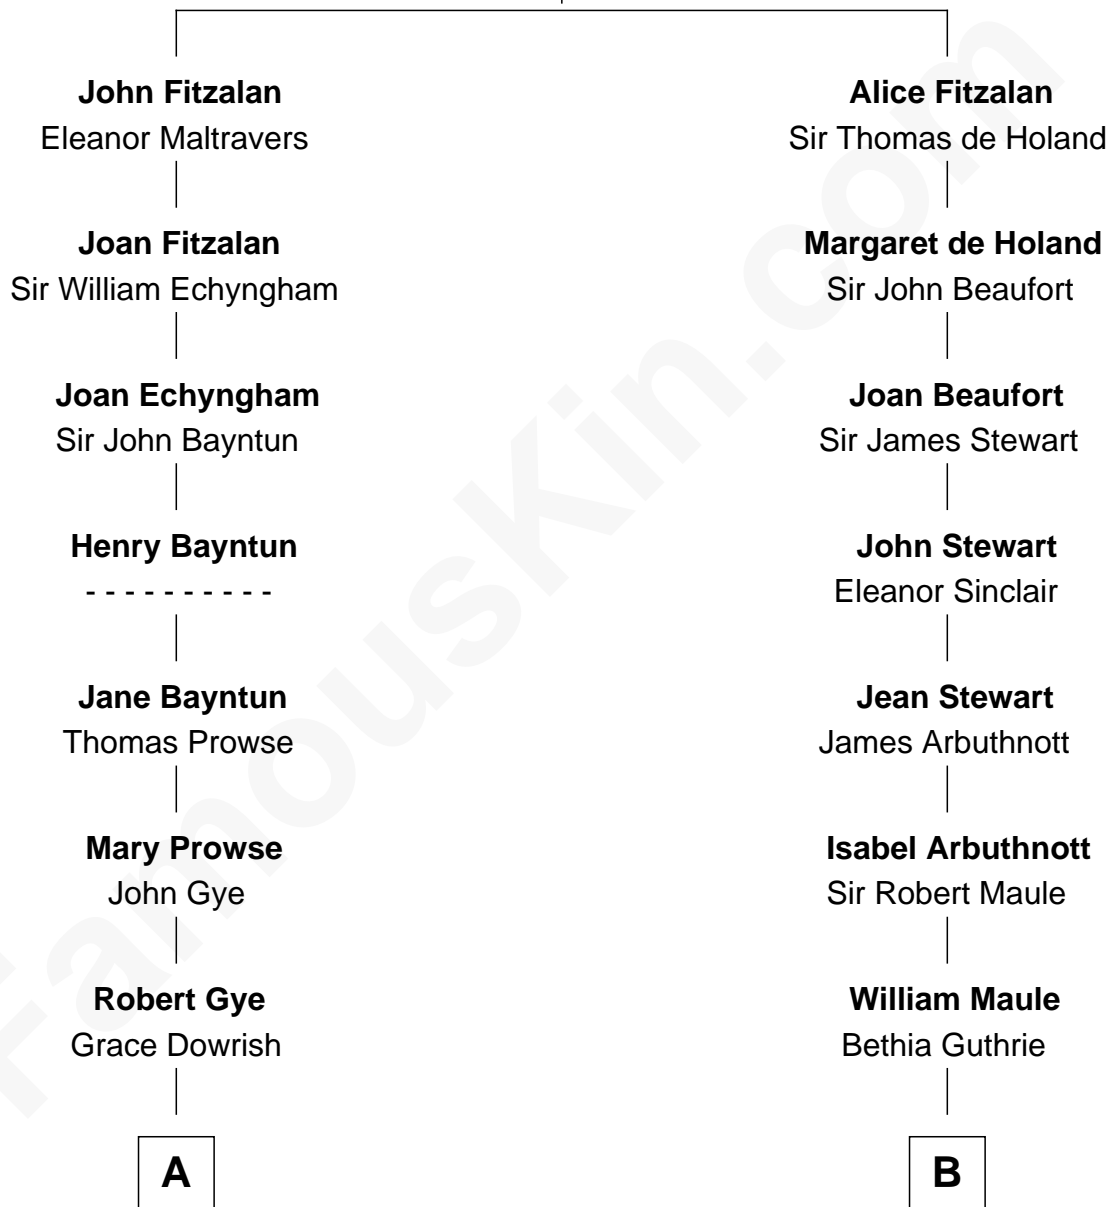

FamousKin.com

Relationship Chart of Barbara (Pierce) Bush

First Lady of President George H.W. Bush

15th cousin 3 times removed of

Helen Keller

Author and Activist

Richard Fitzalan
Eleanor Plantagenet

C

—
Marvin Pierce
Pauline Robinson

—
Barbara (Pierce) Bush
First Lady of George H.W. Bush

FamousKin.com