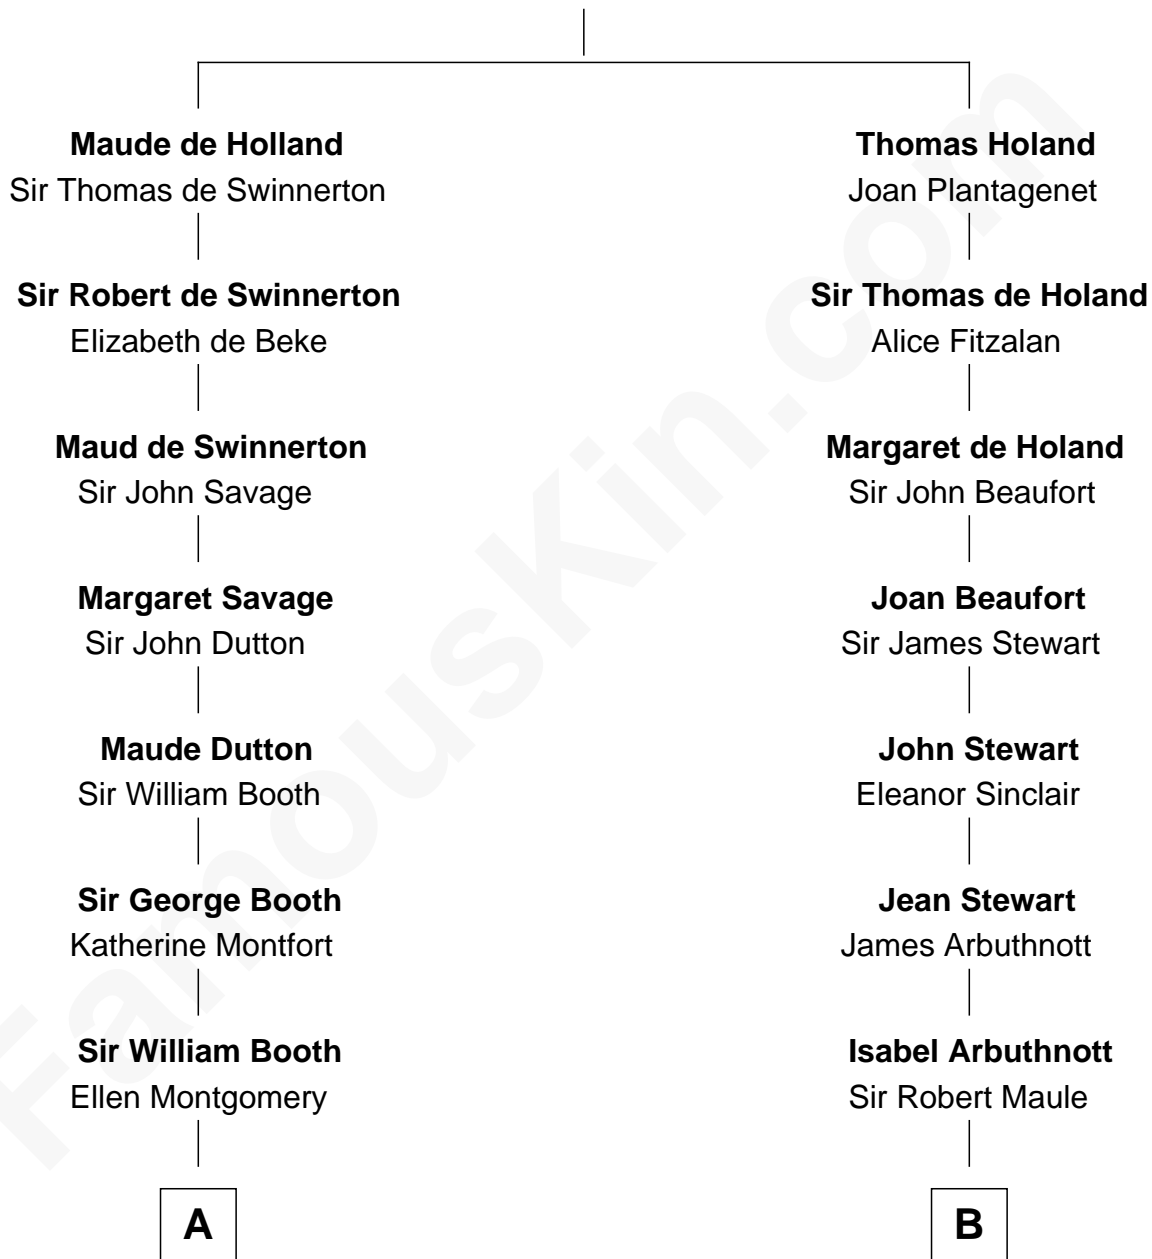

FamousKin.com

Relationship Chart of

Barbara (Pierce) Bush

First Lady of President George H.W. Bush

16th cousin 4 times removed of

Helen Keller

Author and Activist

Sir Robert de Holland

Maude la Zouche

C

Jerome Place Marvin

Martha Ann Stokes

Mabel Marvin

Scott Pierce

Marvin Pierce

Pauline Robinson

Barbara (Pierce) Bush

First Lady of George H.W. Bush

FamousKin.com