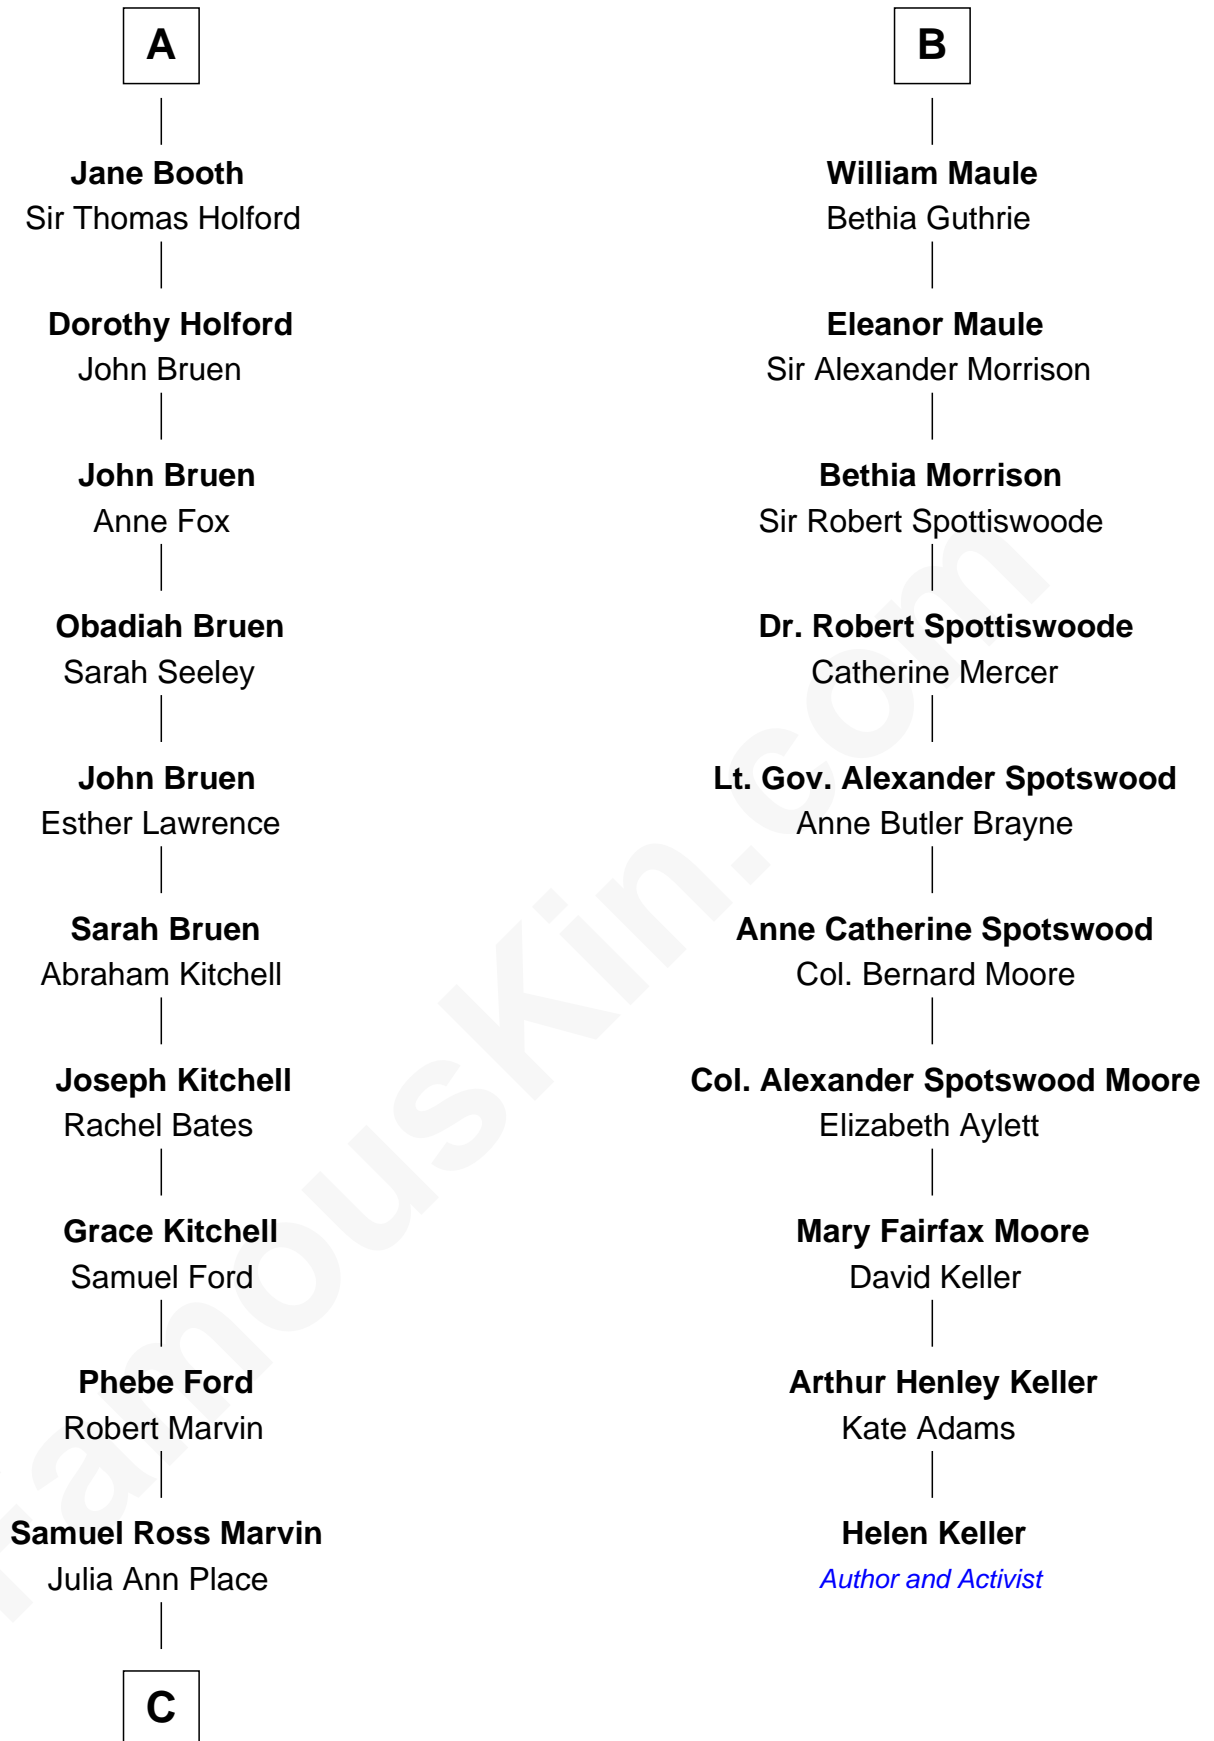

FamousKin.com

Relationship Chart of

Barbara (Pierce) Bush

First Lady of President George H.W. Bush

16th cousin 4 times removed of

Helen Keller

Author and Activist

Sir Robert de Holland

Maude la Zouche

C

Jerome Place Marvin

Martha Ann Stokes

Mabel Marvin

Scott Pierce

Marvin Pierce

Pauline Robinson

Barbara (Pierce) Bush

First Lady of George H.W. Bush

FamousKin.com