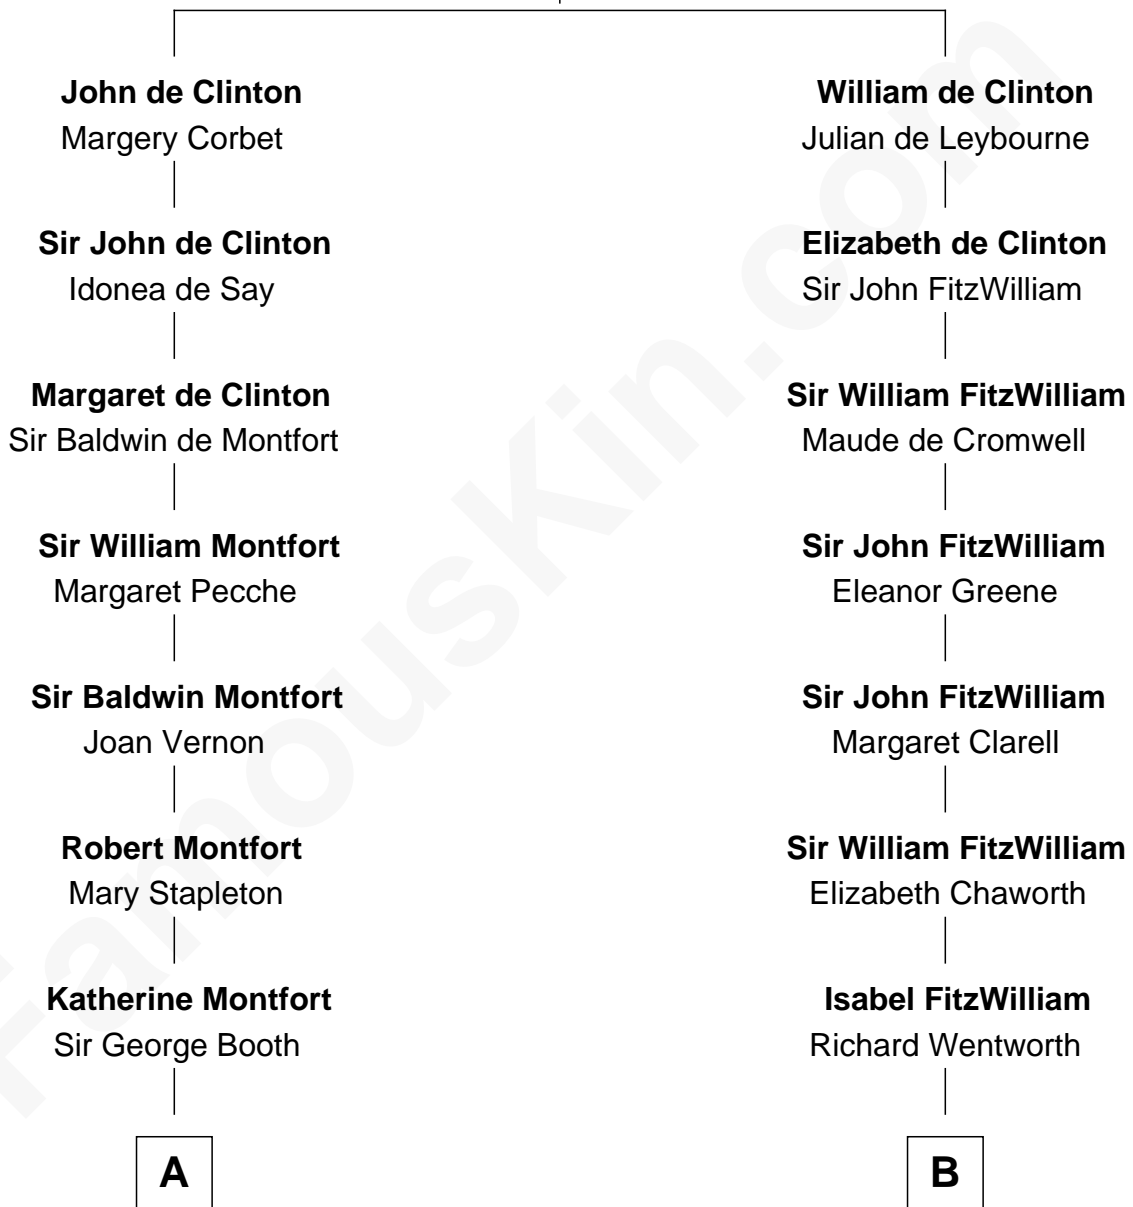

FamousKin.com

Relationship Chart of

Barbara (Pierce) Bush

First Lady of President George H.W. Bush

20th cousin 1 time removed of

Leverett Saltonstall

55th Governor of Massachusetts

John de Clinton
Ida de Odingsells

C

Samuel Ross Marvin

Julia Ann Place

Jerome Place Marvin

Martha Ann Stokes

Mabel Marvin

Scott Pierce

Marvin Pierce

Pauline Robinson

Barbara (Pierce) Bush

First Lady of George H.W. Bush

D

Leverett Saltonstall

Mary Elizabeth Sanders

Leverett Saltonstall

Rose Smith Lee

Richard Middlecott Saltonstall

Eleanor Brooks

Leverett Saltonstall

55th Governor of Massachusetts