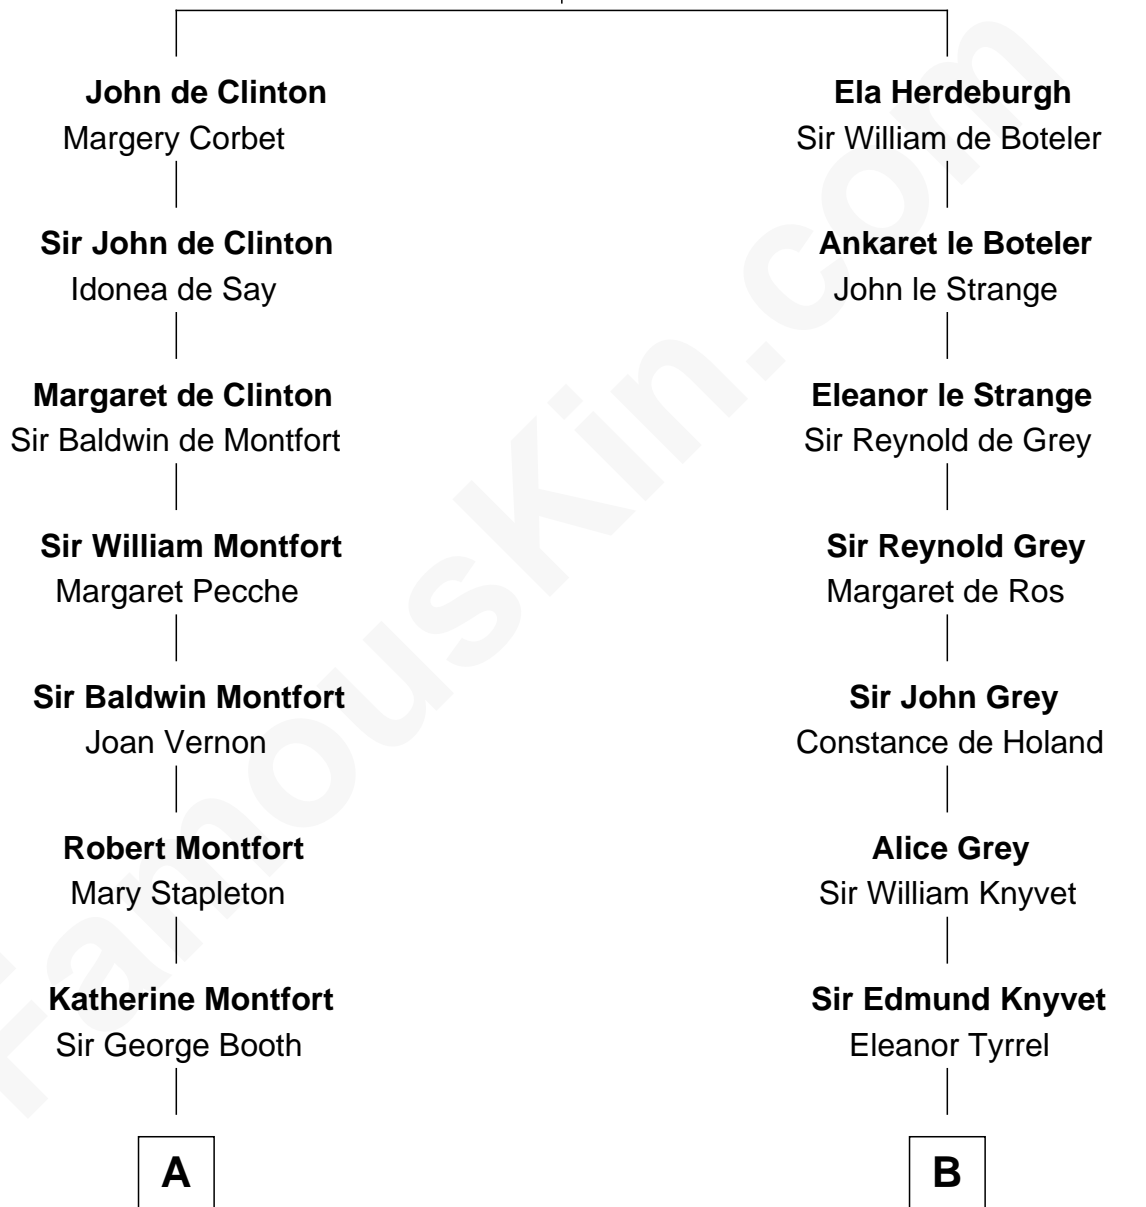

FamousKin.com

Relationship Chart of

Barbara (Pierce) Bush

First Lady of President George H.W. Bush

19th cousin 2 times removed of

Leverett Saltonstall

55th Governor of Massachusetts

Ida de Odingsells

with husband

John de Clinton

with husband

Sir Roger de Herdeburgh

C

Samuel Ross Marvin

Julia Ann Place

Jerome Place Marvin

Martha Ann Stokes

Mabel Marvin

Scott Pierce

Marvin Pierce

Pauline Robinson

Barbara (Pierce) Bush

First Lady of George H.W. Bush

D