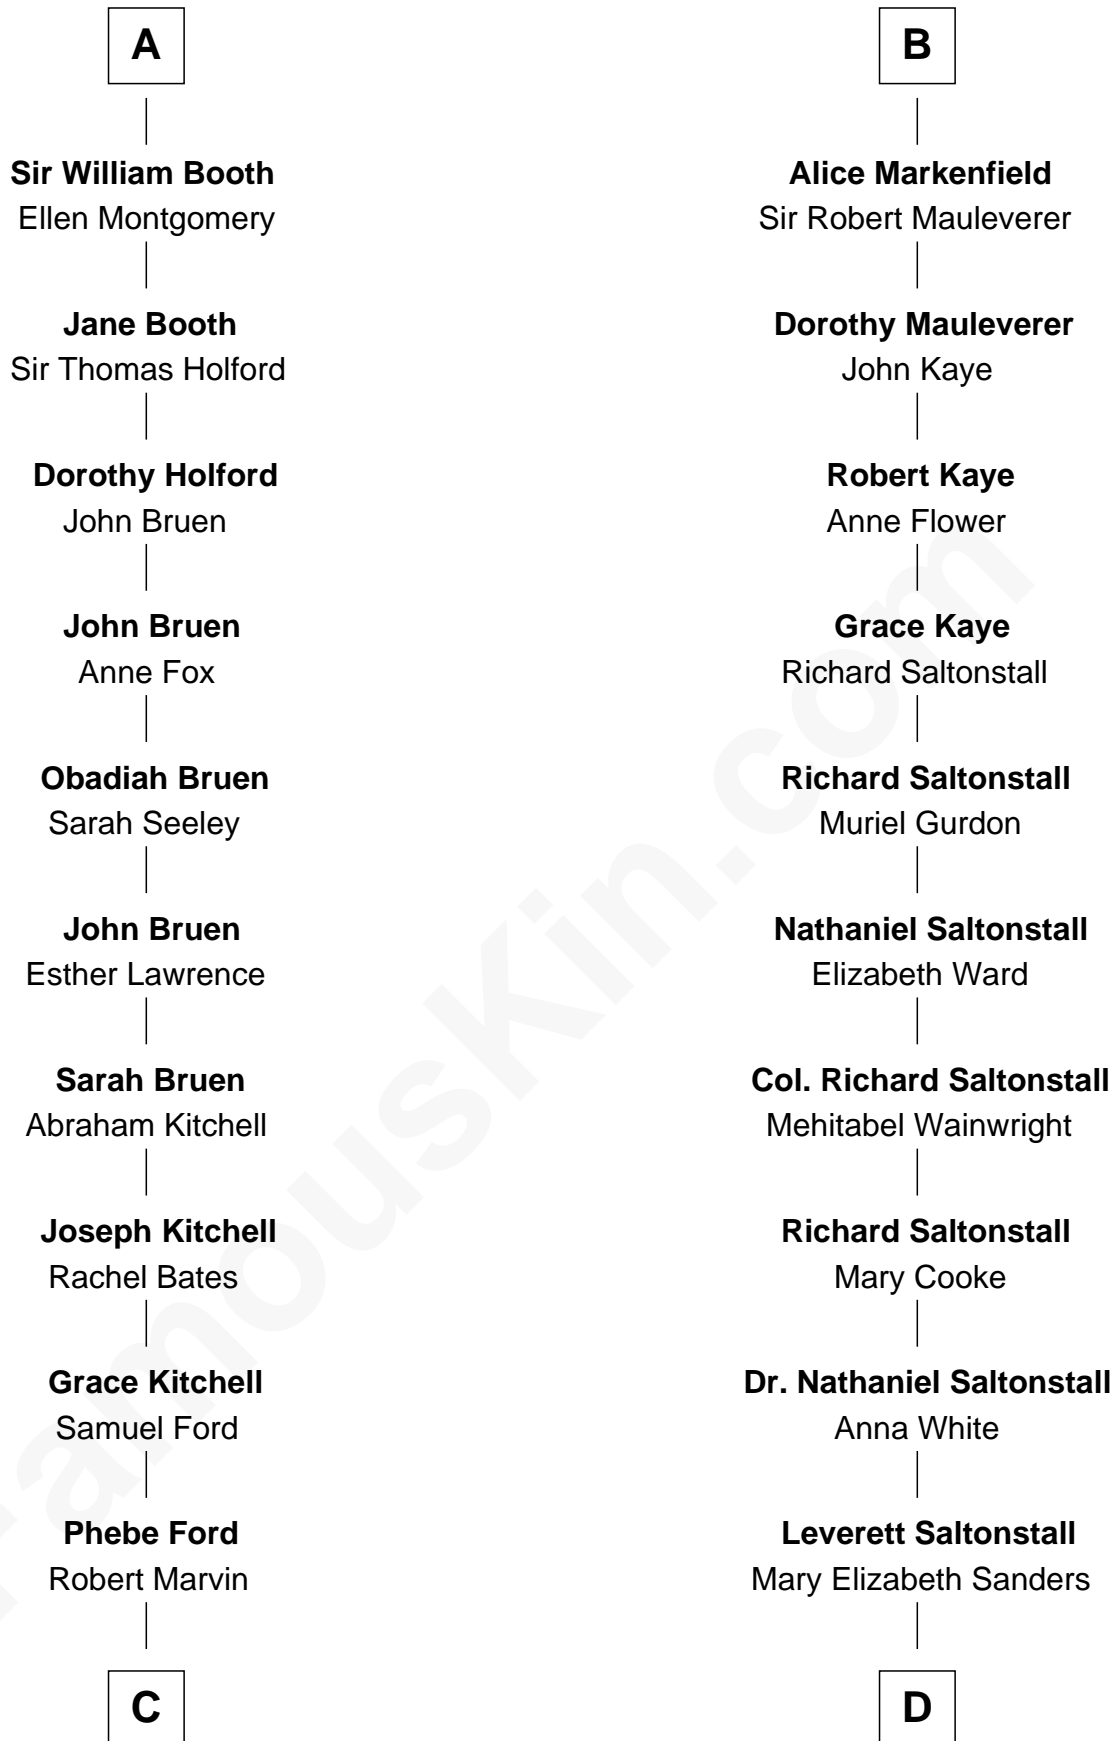

FamousKin.com

Relationship Chart of

Barbara (Pierce) Bush

First Lady of President George H.W. Bush

19th cousin 2 times removed of

Leverett Saltonstall

55th Governor of Massachusetts

Guy de Beauchamp

John Markenfield

Margaret Hopton

Sir Thomas Markenfield

Eleanor Conyers

Sir Ninian Markenfield

Dorothy Gascoigne

B

C

Samuel Ross Marvin

Julia Ann Place

Jerome Place Marvin

Martha Ann Stokes

Mabel Marvin

Scott Pierce

Marvin Pierce

Pauline Robinson