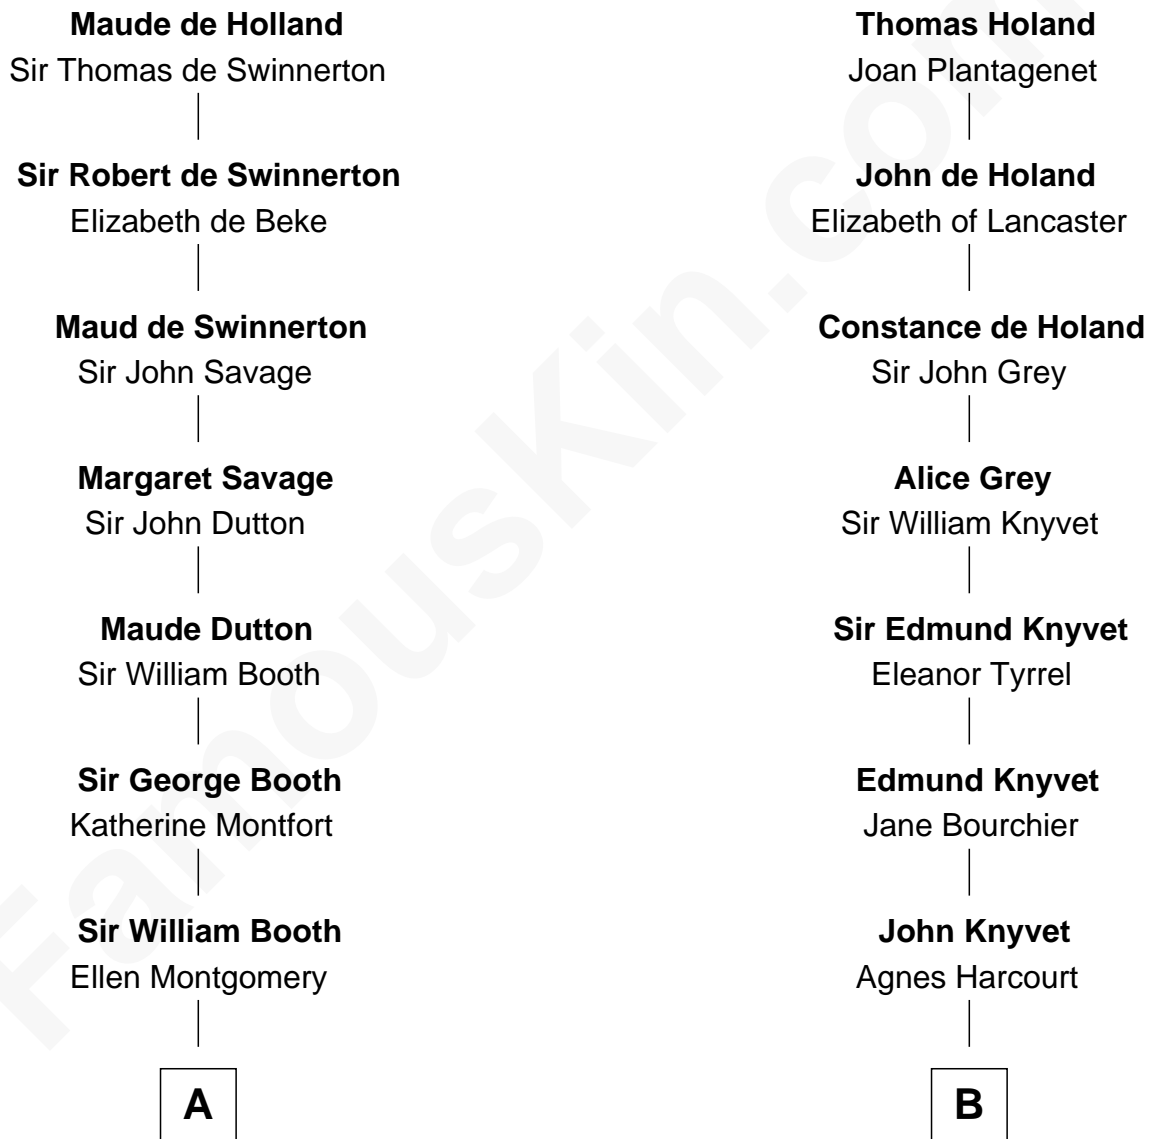

FamousKin.com

Relationship Chart of

Barbara (Pierce) Bush

First Lady of President George H.W. Bush

17th cousin 3 times removed of

Leverett Saltonstall

55th Governor of Massachusetts

Sir Robert de Holland

Maude la Zouche

A

Jane Booth
Sir Thomas Holford

Dorothy Holford
John Bruen

John Bruen
Anne Fox

Obadiah Bruen
Sarah Seeley

John Bruen
Esther Lawrence

Sarah Bruen
Abraham Kitchell