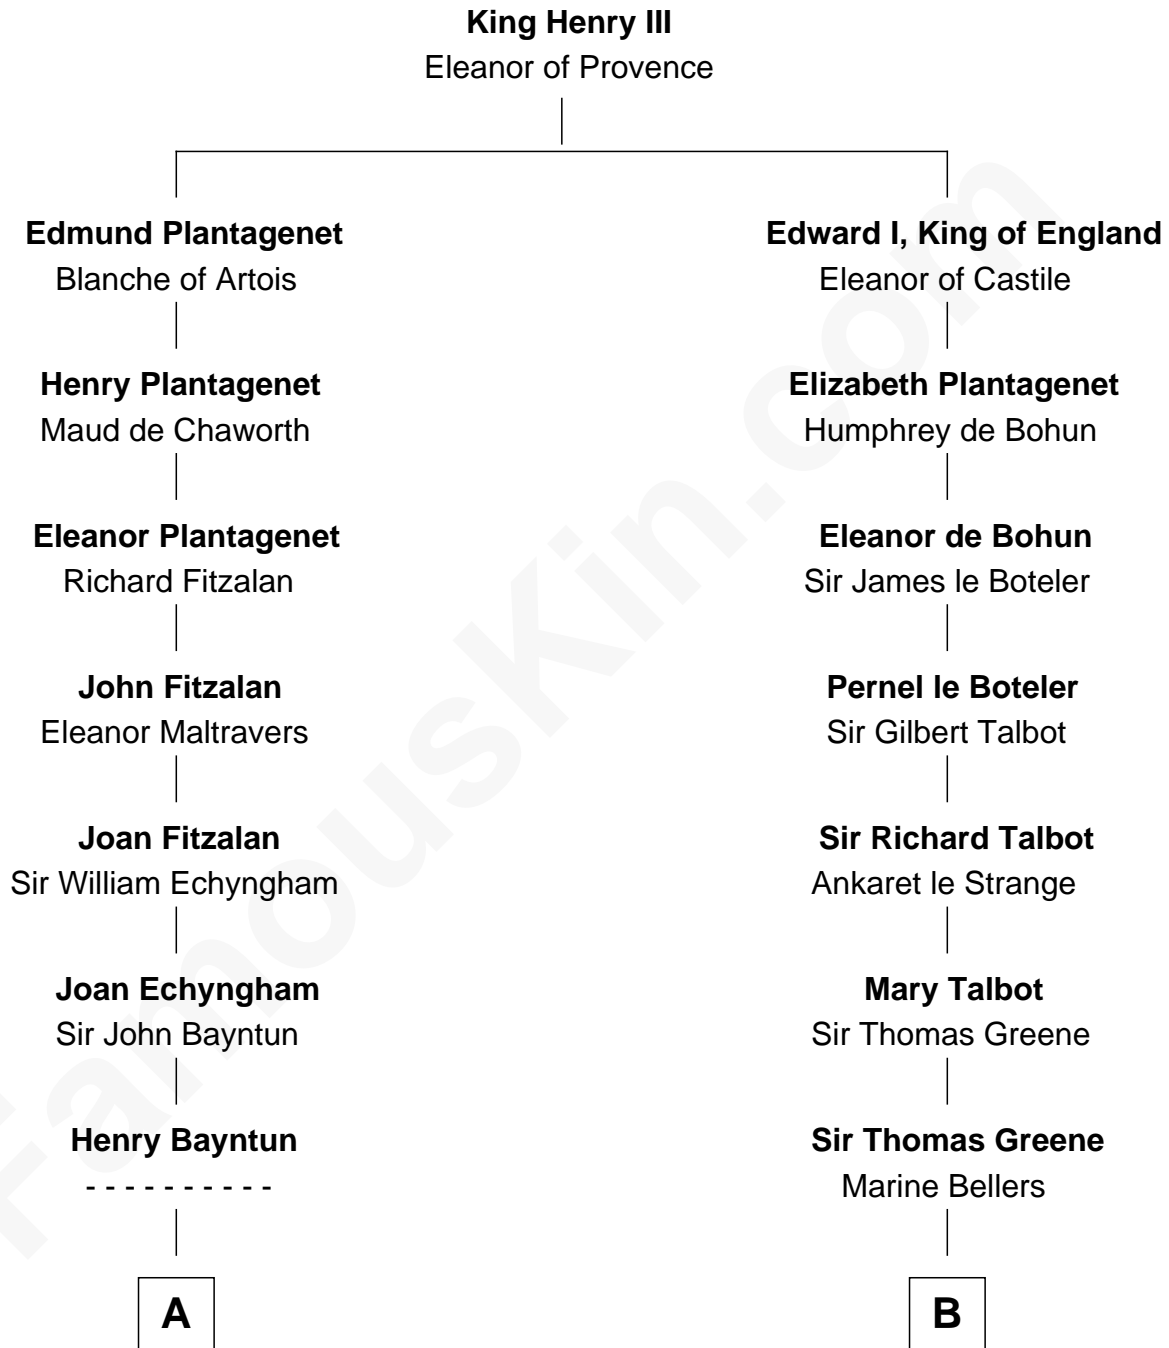

## Relationship Chart of Barbara (Pierce) Bush

*First Lady of President George H.W. Bush*

17th cousin 4 times removed of

**Charles Carroll**

*Signer of the Declaration of Independence*

**C**

—  
**Gen. James Pierce**

Chloe Holbrook

—  
**Jonas James Pierce**

Kate Pritzel

—  
**Scott Pierce**

Mabel Marvin

—  
**Marvin Pierce**

Pauline Robinson

—  
**Barbara (Pierce) Bush**