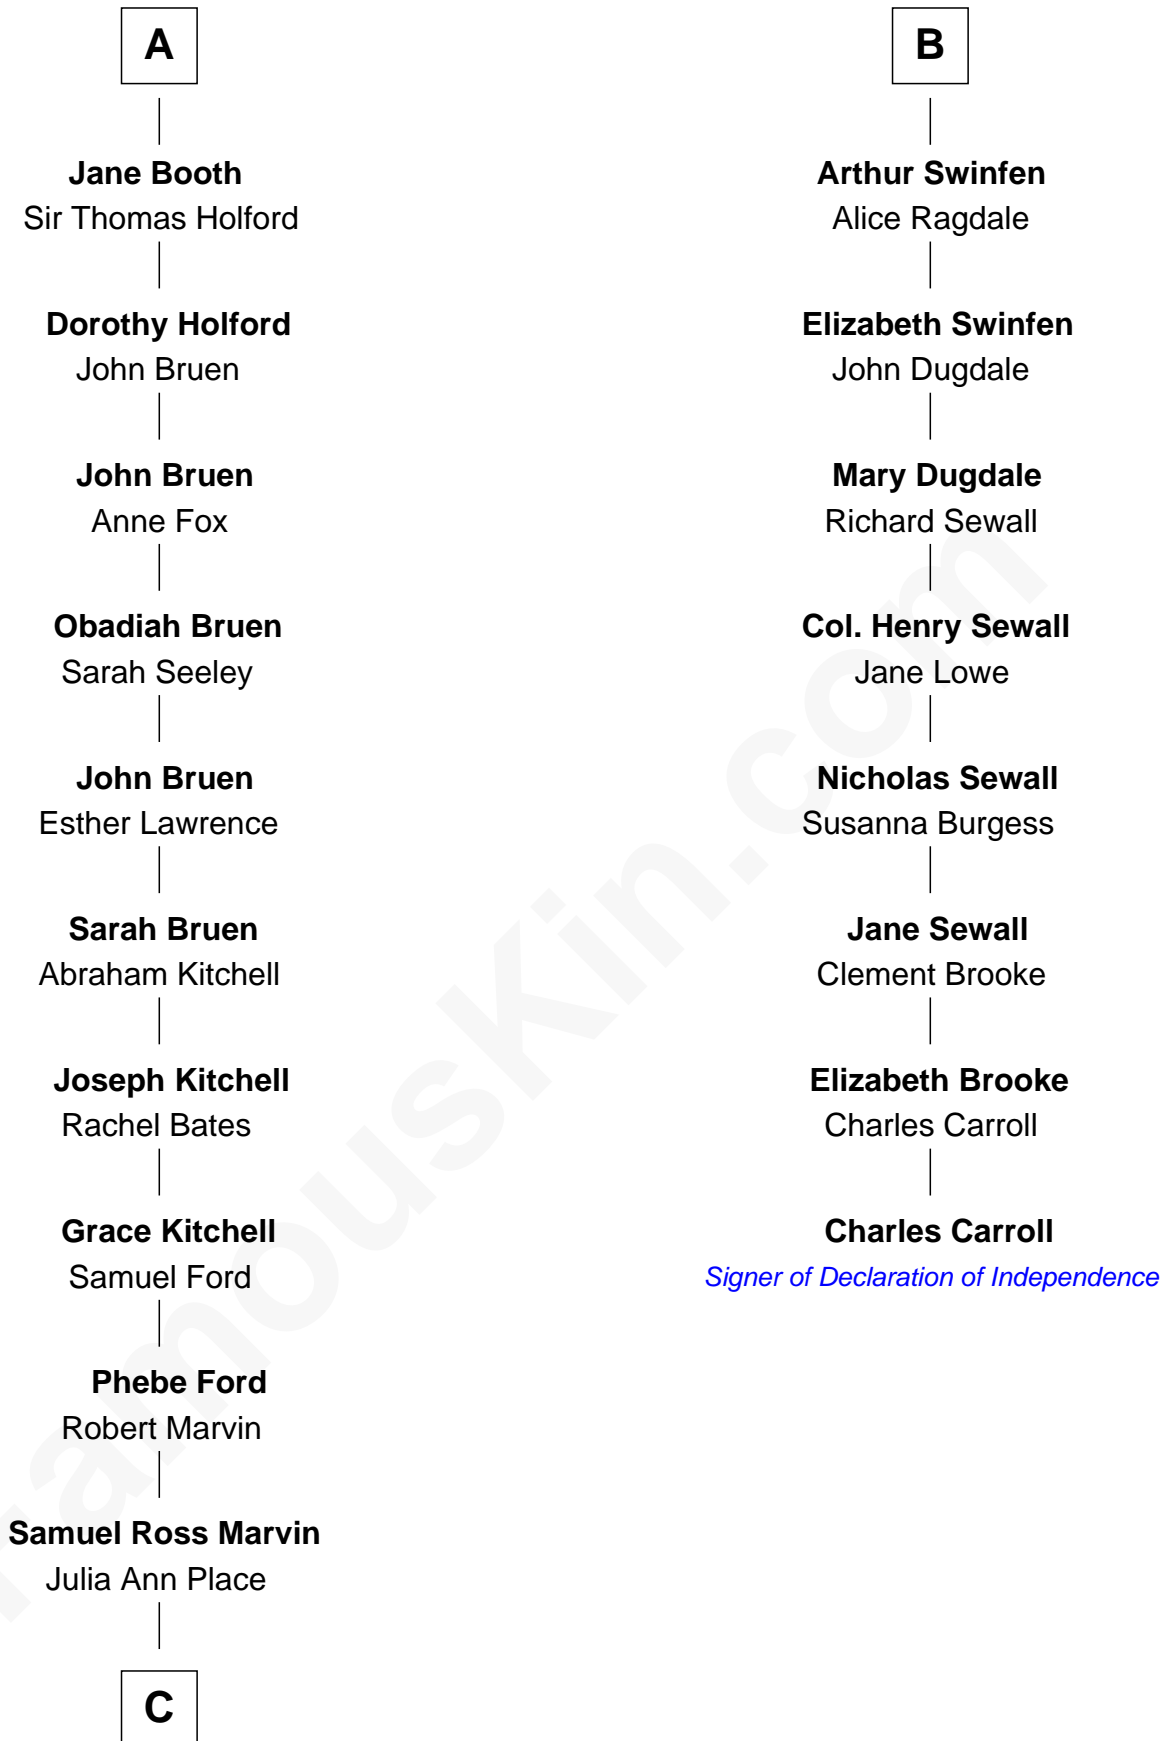

FamousKin.com

Relationship Chart of

Barbara (Pierce) Bush

First Lady of President George H.W. Bush

14th cousin 6 times removed of

Charles Carroll

Signer of the Declaration of Independence

C

Jerome Place Marvin

Martha Ann Stokes

Mabel Marvin

Scott Pierce

Marvin Pierce

Pauline Robinson

Barbara (Pierce) Bush

First Lady of George H.W. Bush