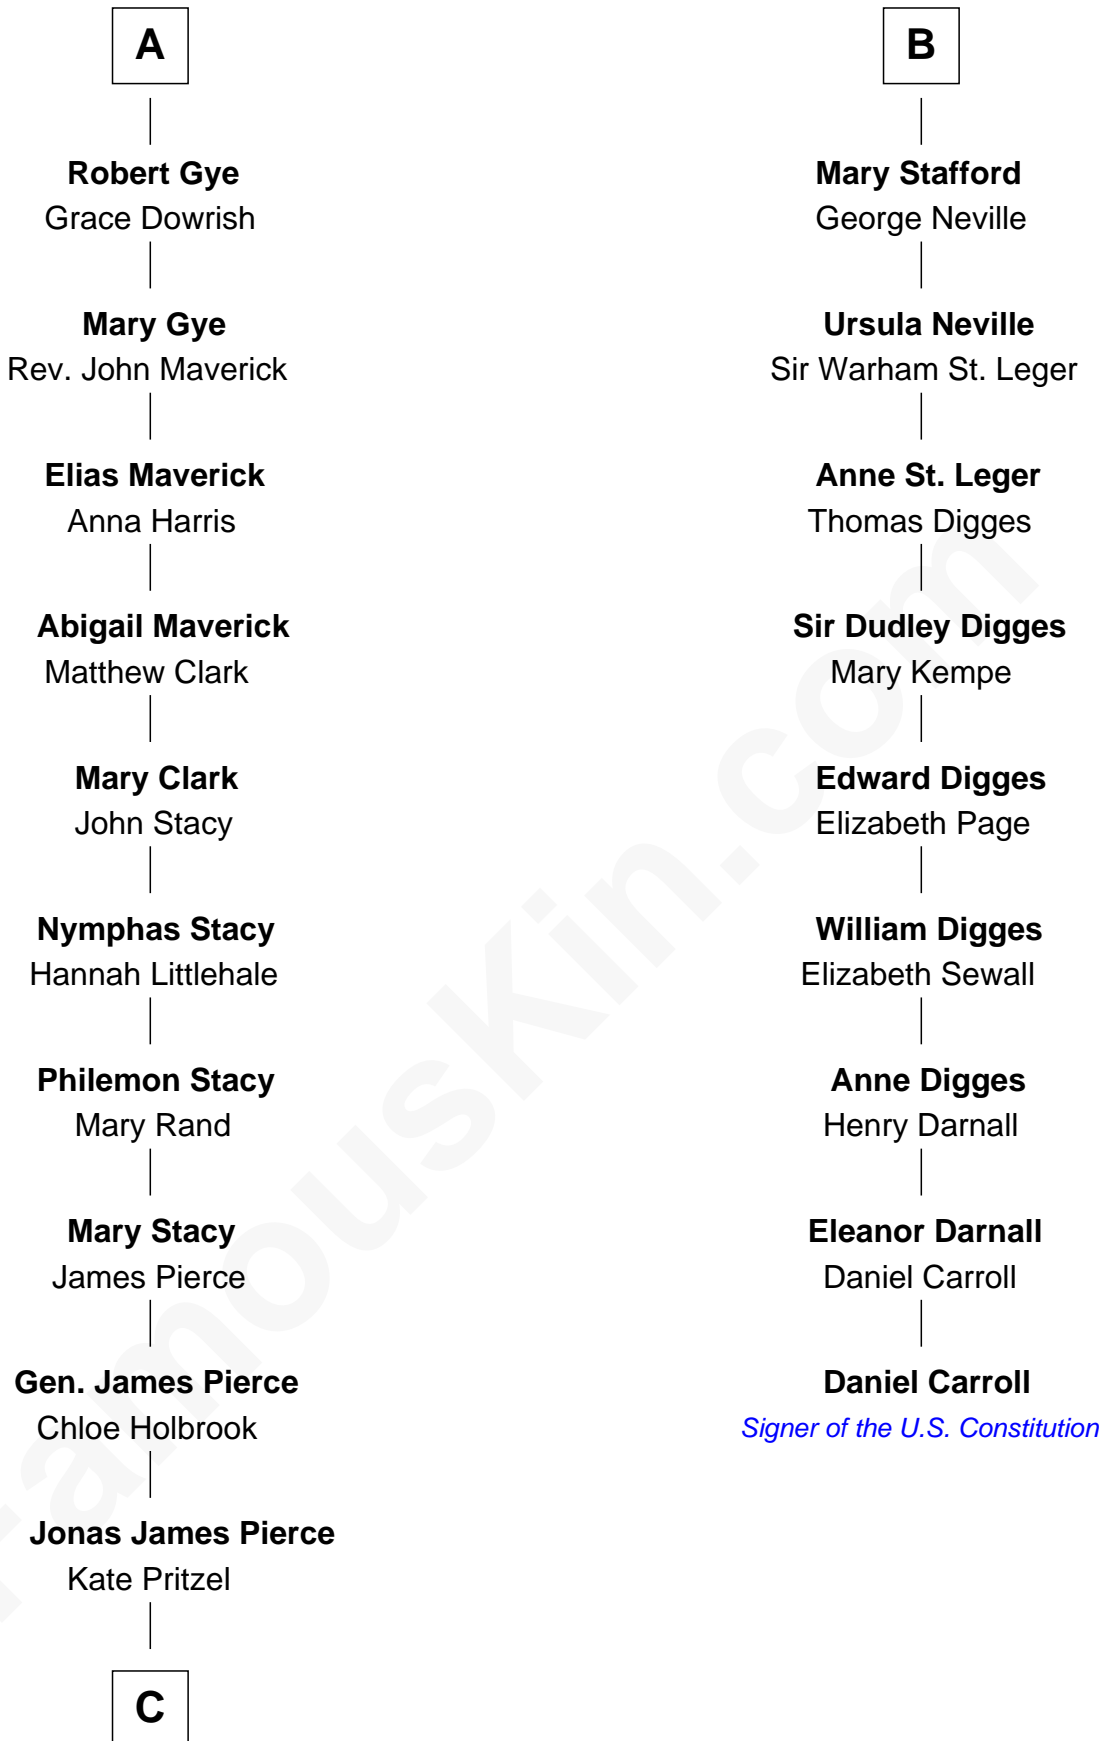

FamousKin.com

Relationship Chart of Barbara (Pierce) Bush

First Lady of President George H.W. Bush

15th cousin 4 times removed of

Daniel Carroll

Signer of the U.S. Constitution

C

—
Scott Pierce
Mabel Marvin

—
Marvin Pierce
Pauline Robinson

—
Barbara (Pierce) Bush
First Lady of George H.W. Bush

FamousKin.com