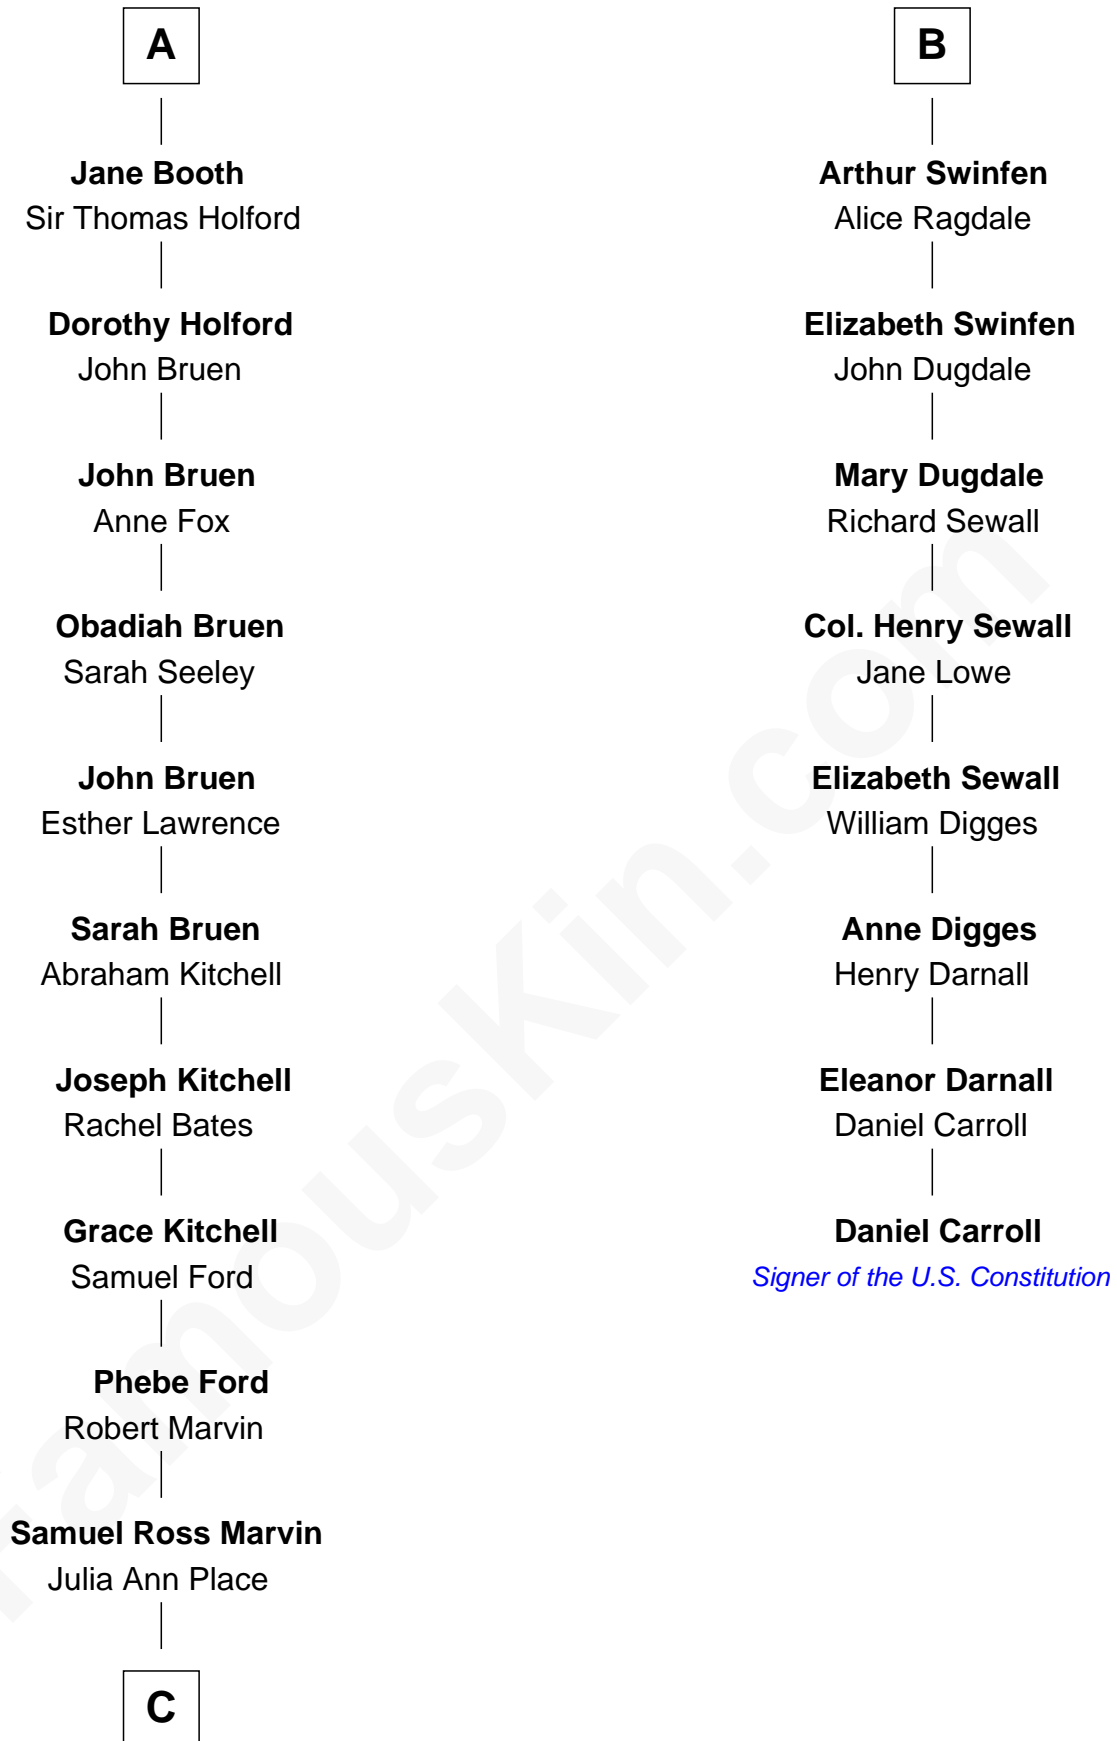

FamousKin.com

Relationship Chart of

Barbara (Pierce) Bush

First Lady of President George H.W. Bush

14th cousin 6 times removed of

Daniel Carroll

Signer of the U.S. Constitution

C

Jerome Place Marvin

Martha Ann Stokes

Mabel Marvin

Scott Pierce

Marvin Pierce

Pauline Robinson

Barbara (Pierce) Bush

First Lady of George H.W. Bush