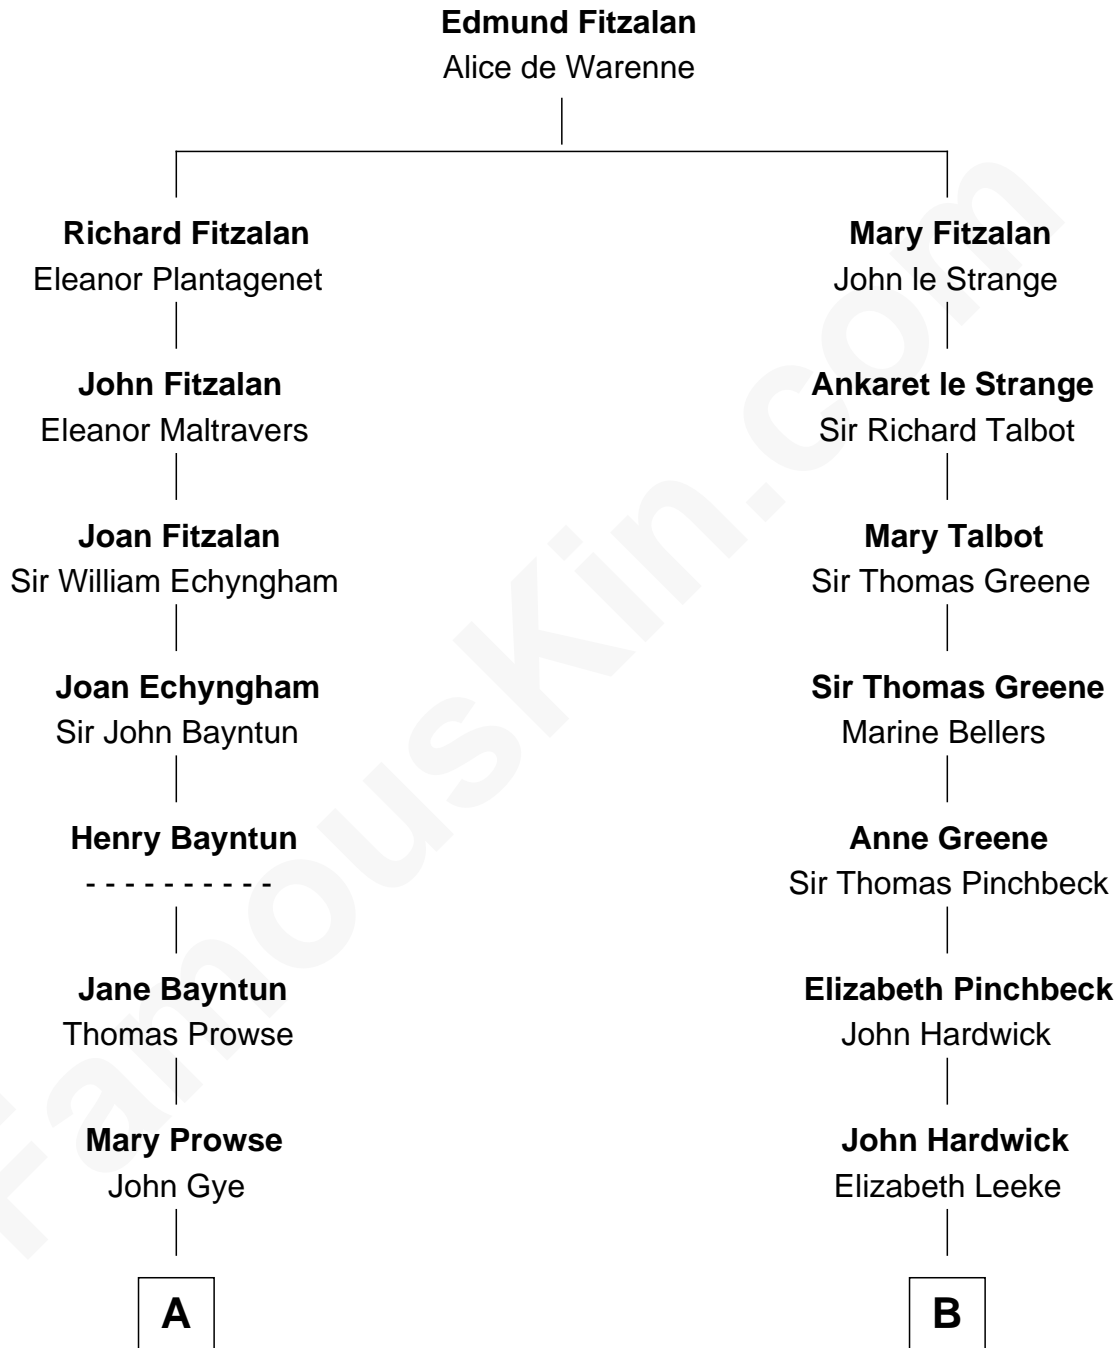

FamousKin.com

Relationship Chart of Barbara (Pierce) Bush

First Lady of President George H.W. Bush

14th cousin 5 times removed of

Daniel Carroll

Signer of the U.S. Constitution

C

—
Scott Pierce
Mabel Marvin

—
Marvin Pierce
Pauline Robinson

—
Barbara (Pierce) Bush
First Lady of George H.W. Bush

FamousKin.com