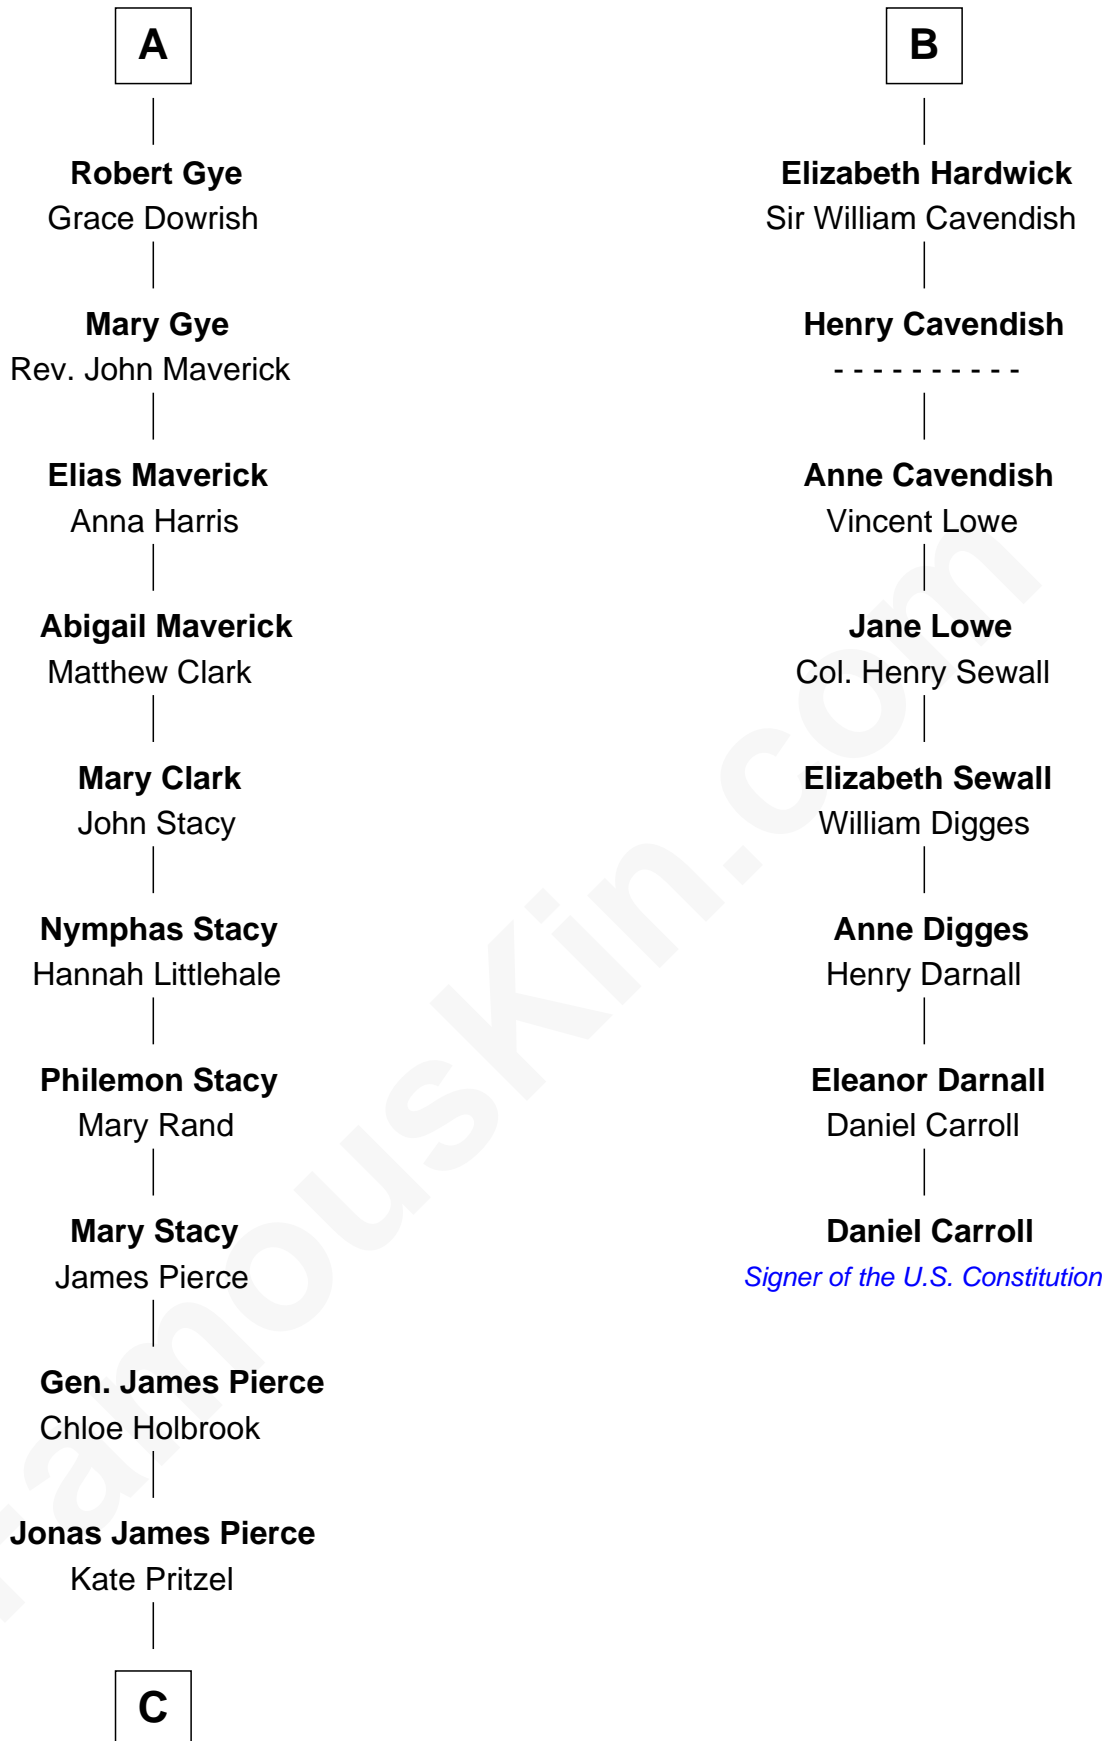

FamousKin.com

Relationship Chart of Barbara (Pierce) Bush

First Lady of President George H.W. Bush

14th cousin 5 times removed of

Daniel Carroll

Signer of the U.S. Constitution

C

—
Scott Pierce
Mabel Marvin

—
Marvin Pierce
Pauline Robinson

—
Barbara (Pierce) Bush
First Lady of George H.W. Bush

FamousKin.com