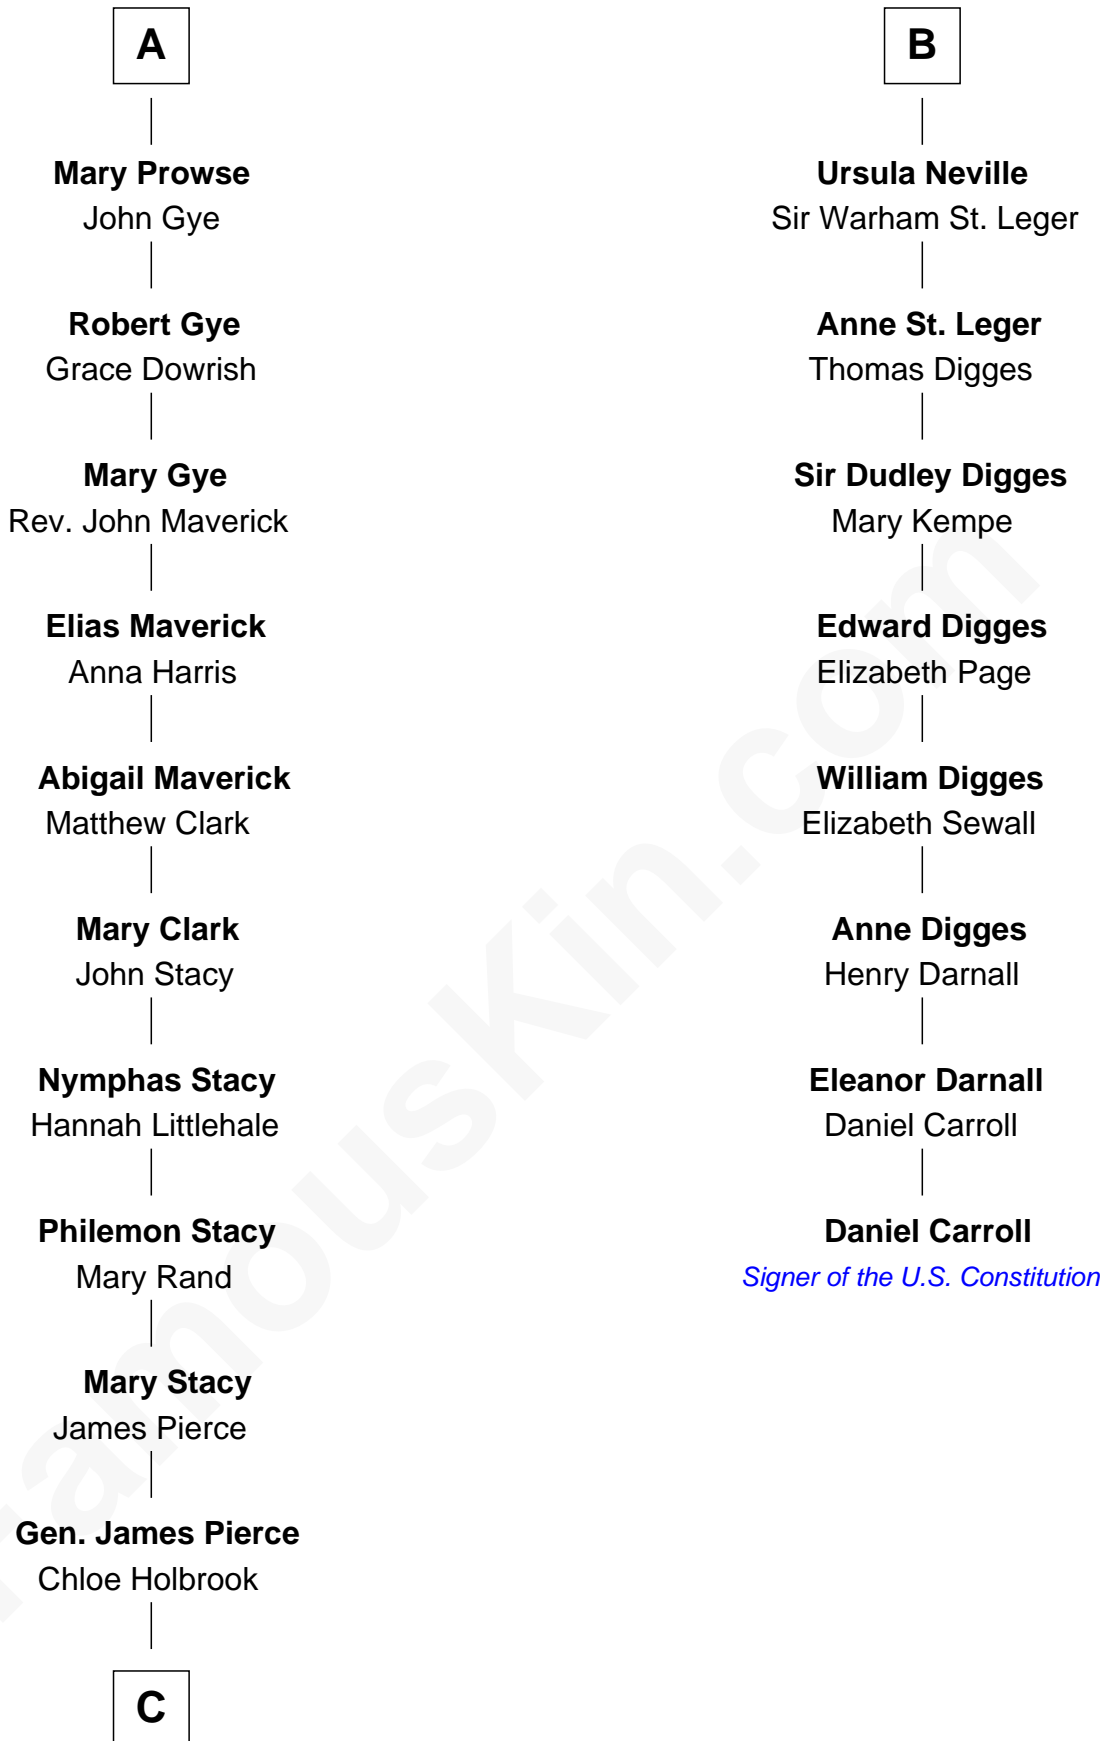

FamousKin.com

Relationship Chart of

Barbara (Pierce) Bush

First Lady of President George H.W. Bush

14th cousin 6 times removed of

Daniel Carroll

Signer of the U.S. Constitution

Sir Maurice de Berkeley

Eve la Zouche

C

Jonas James Pierce

Kate Pritzel

Scott Pierce

Mabel Marvin

Marvin Pierce

Pauline Robinson