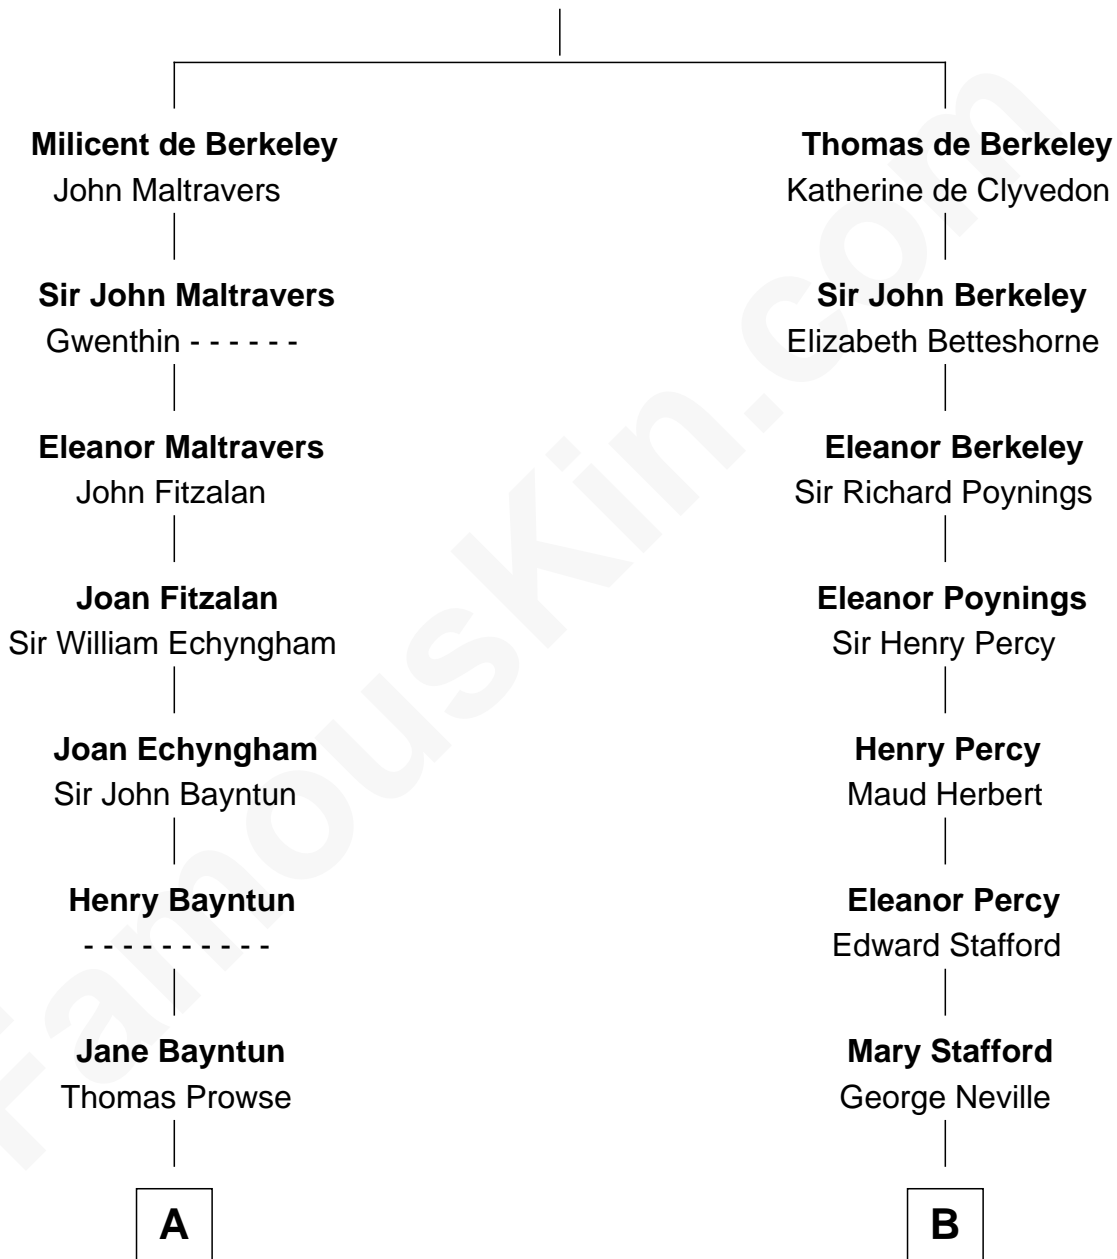

FamousKin.com

Relationship Chart of

Barbara (Pierce) Bush

First Lady of President George H.W. Bush

14th cousin 6 times removed of

Daniel Carroll

Signer of the U.S. Constitution

Sir Maurice de Berkeley

Eve la Zouche

C

Jonas James Pierce

Kate Pritzel

Scott Pierce

Mabel Marvin

Marvin Pierce

Pauline Robinson