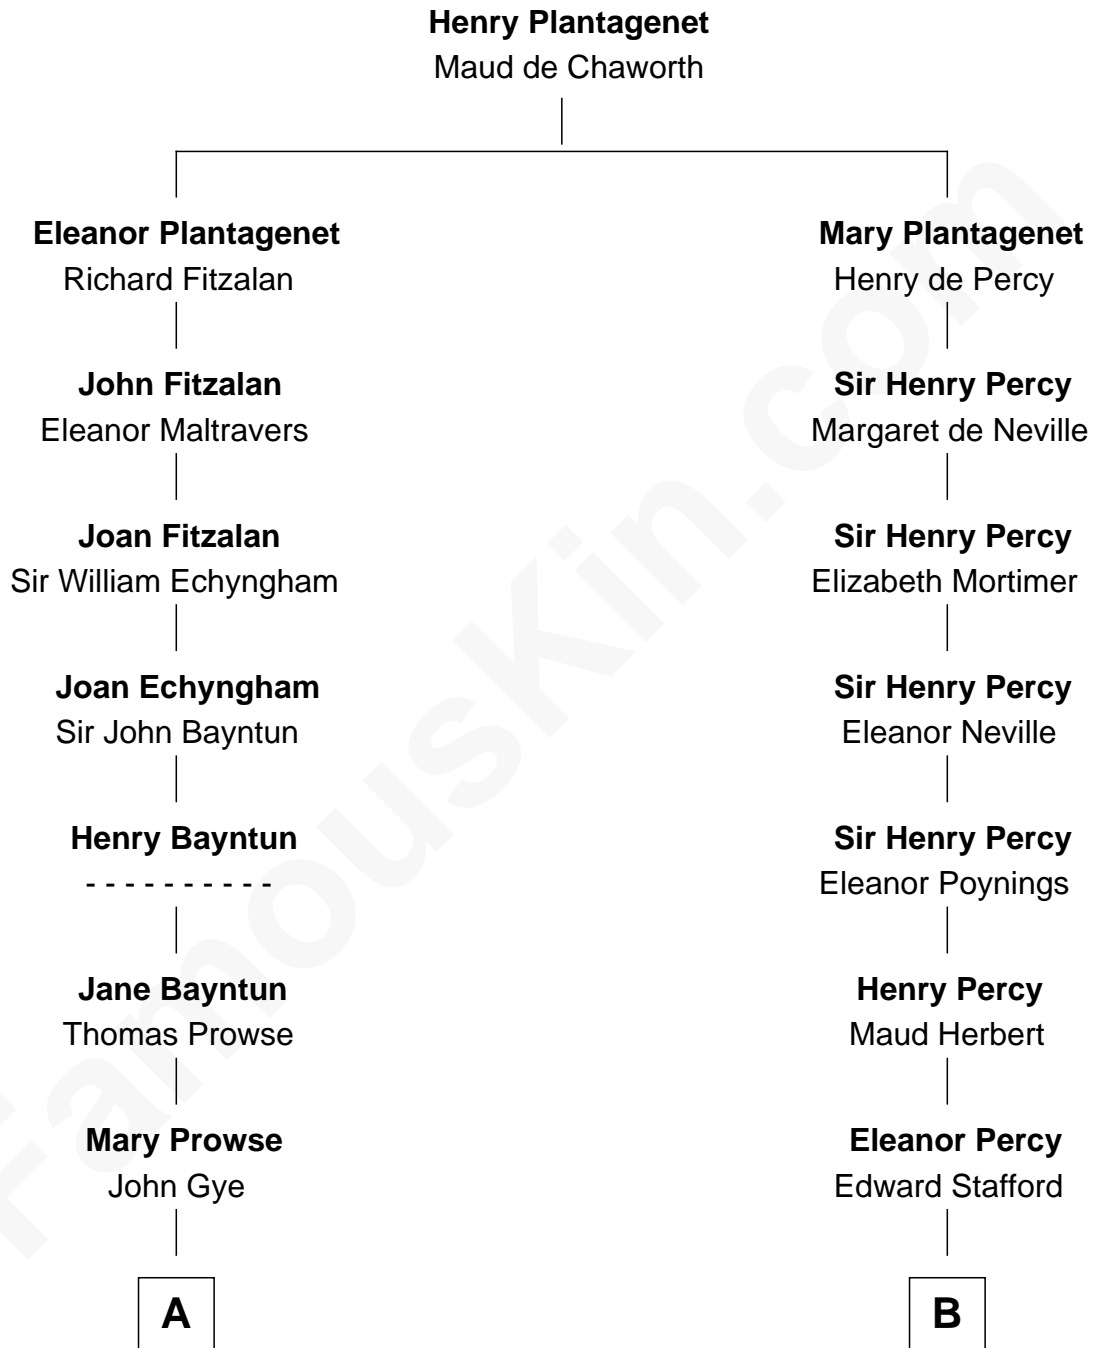

FamousKin.com

Relationship Chart of

Barbara (Pierce) Bush

First Lady of President George H.W. Bush

15th cousin 4 times removed of

John Carroll

Founder of Georgetown University

C

—
Scott Pierce
Mabel Marvin

—
Marvin Pierce
Pauline Robinson

—
Barbara (Pierce) Bush
First Lady of George H.W. Bush

FamousKin.com