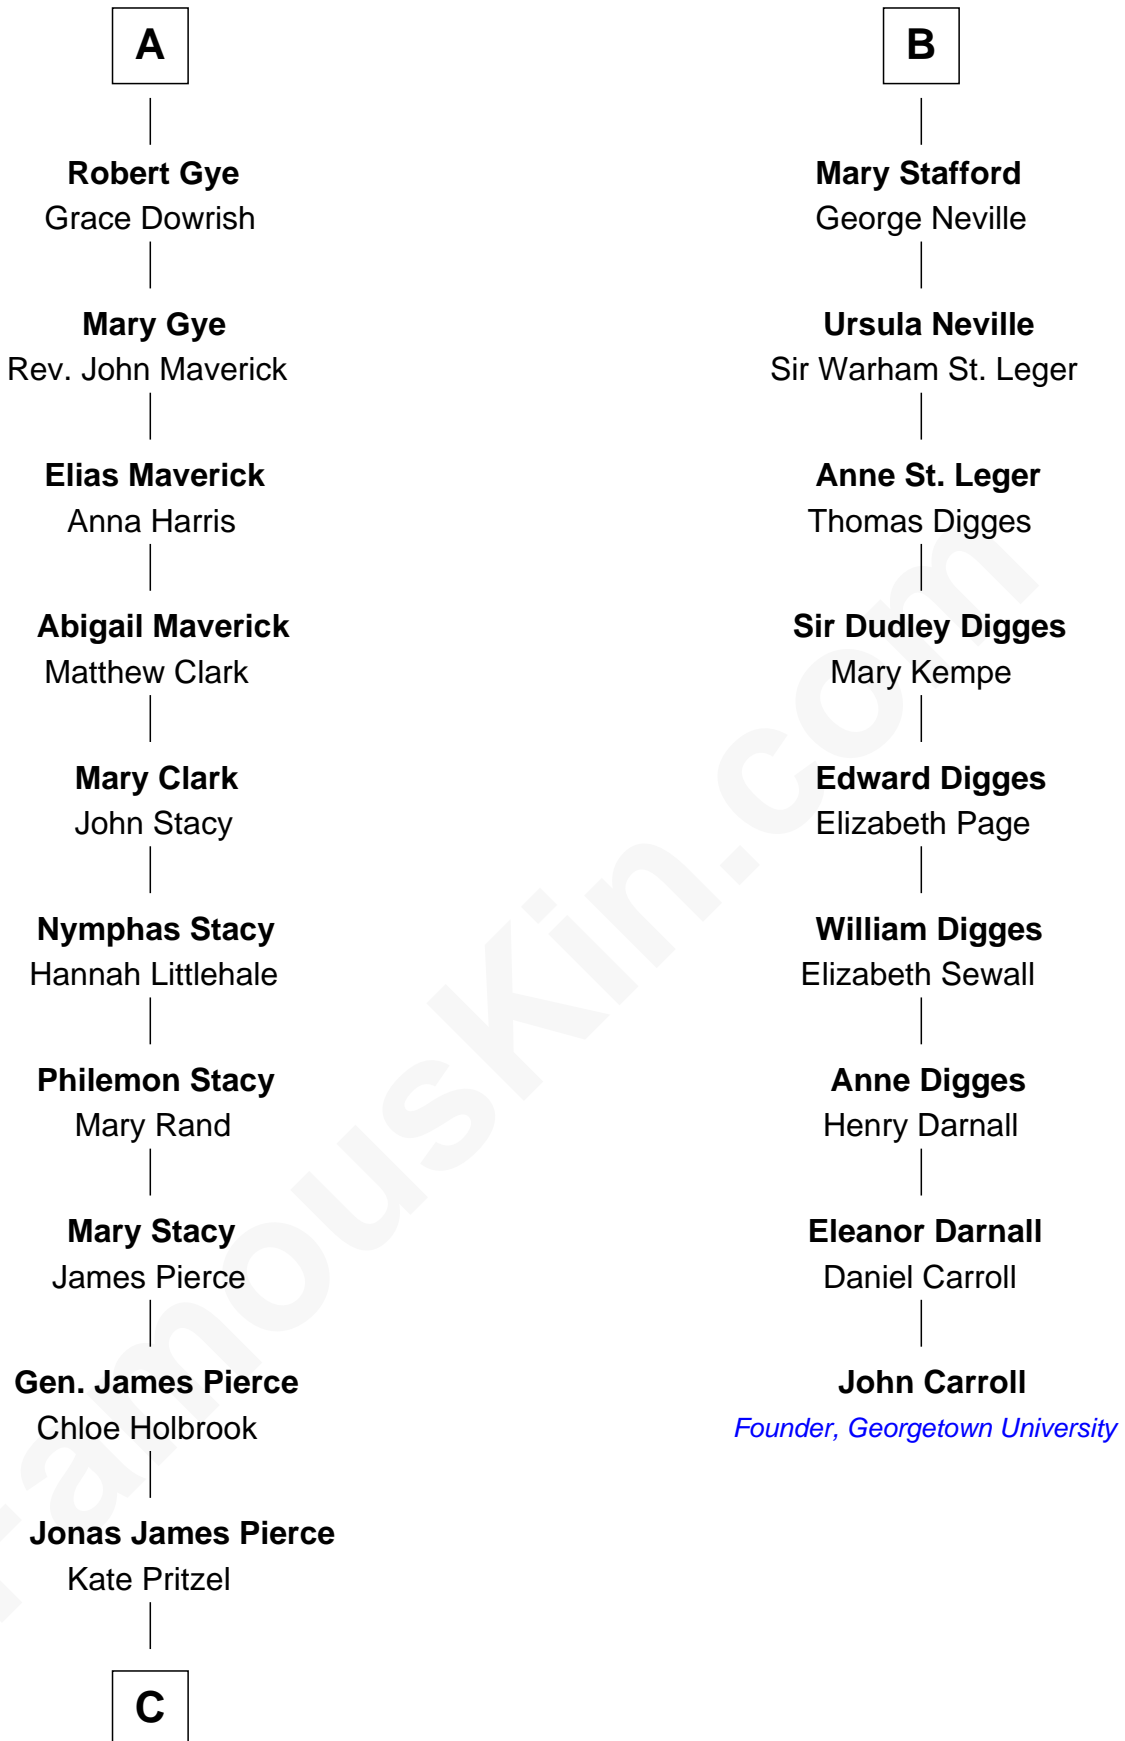

FamousKin.com

Relationship Chart of

Barbara (Pierce) Bush

First Lady of President George H.W. Bush

15th cousin 4 times removed of

John Carroll

Founder of Georgetown University

C

—
Scott Pierce
Mabel Marvin

—
Marvin Pierce
Pauline Robinson

—
Barbara (Pierce) Bush
First Lady of George H.W. Bush

FamousKin.com