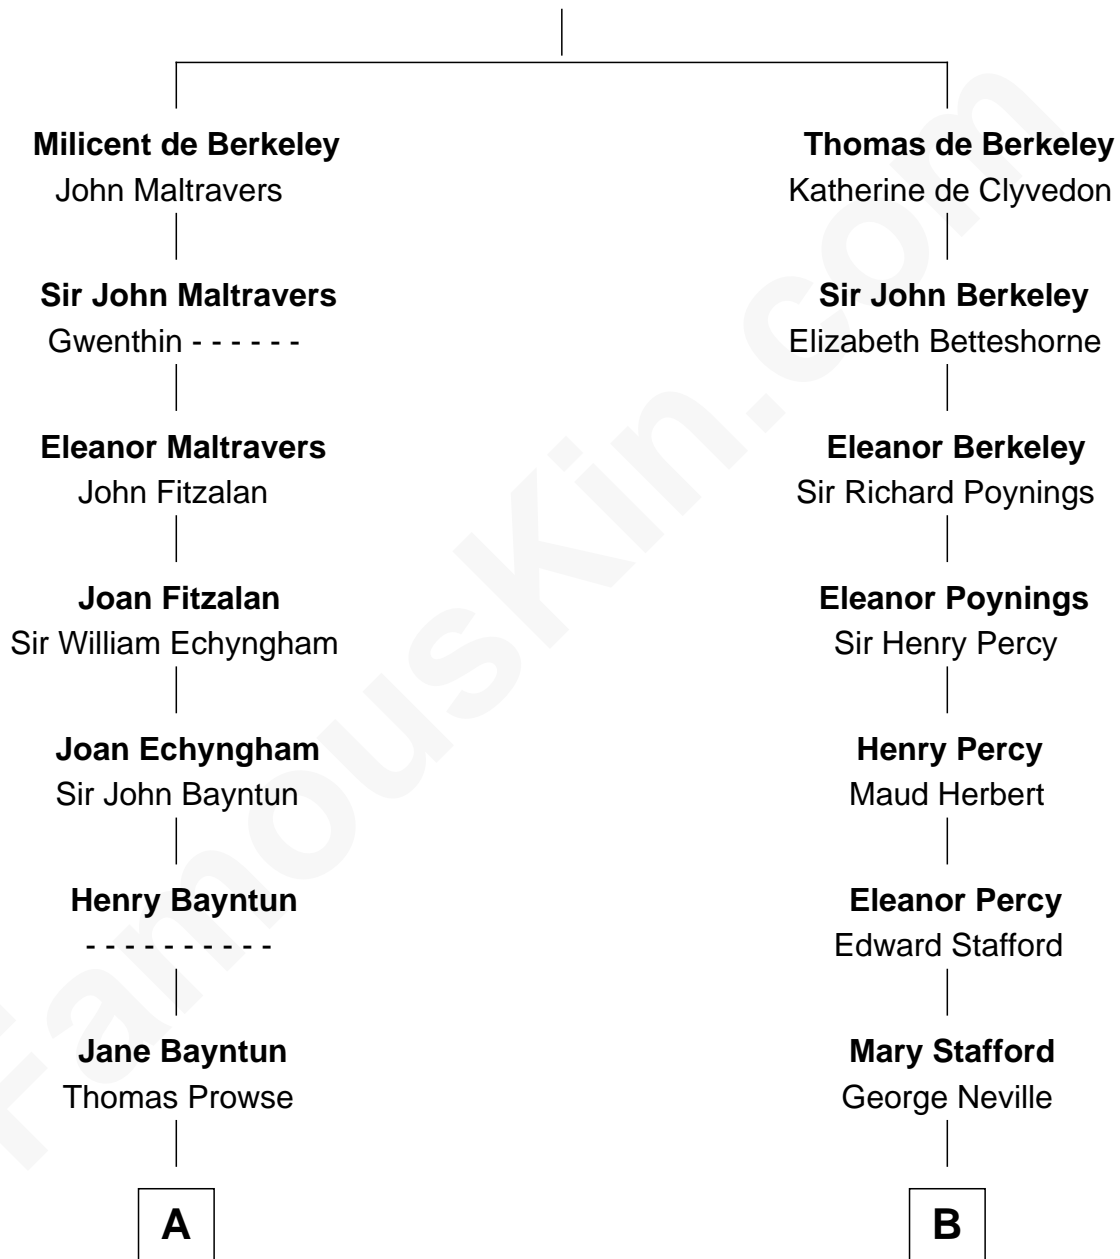

FamousKin.com

Relationship Chart of

Barbara (Pierce) Bush

First Lady of President George H.W. Bush

14th cousin 6 times removed of

John Carroll

Founder of Georgetown University

Sir Maurice de Berkeley

Eve la Zouche

C

—
Jonas James Pierce

Kate Pritzel

—
Scott Pierce

Mabel Marvin

—
Marvin Pierce

Pauline Robinson

—
Barbara (Pierce) Bush

First Lady of George H.W. Bush

FamousKin.com