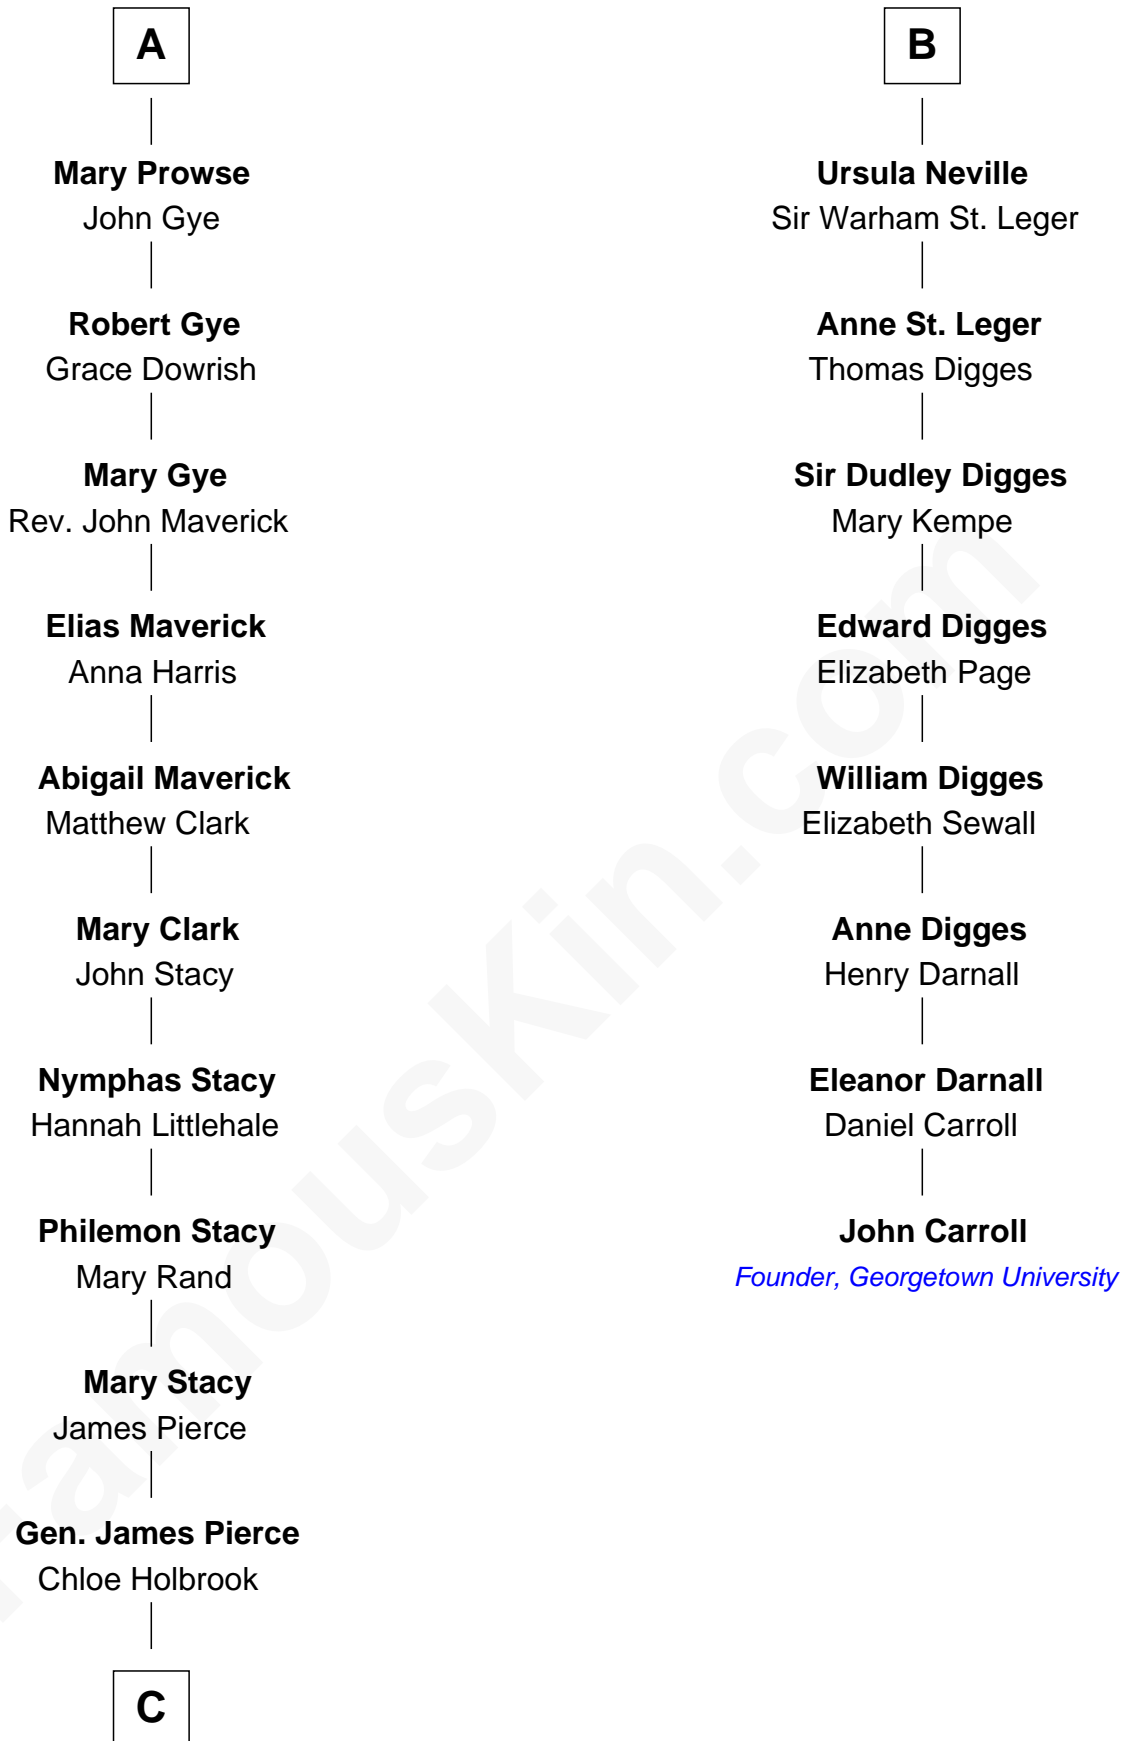

FamousKin.com

Relationship Chart of

Barbara (Pierce) Bush

First Lady of President George H.W. Bush

14th cousin 6 times removed of

John Carroll

Founder of Georgetown University

Sir Maurice de Berkeley

Eve la Zouche

C

—
Jonas James Pierce

Kate Pritzel

—
Scott Pierce

Mabel Marvin

—
Marvin Pierce

Pauline Robinson

—
Barbara (Pierce) Bush

First Lady of George H.W. Bush

FamousKin.com