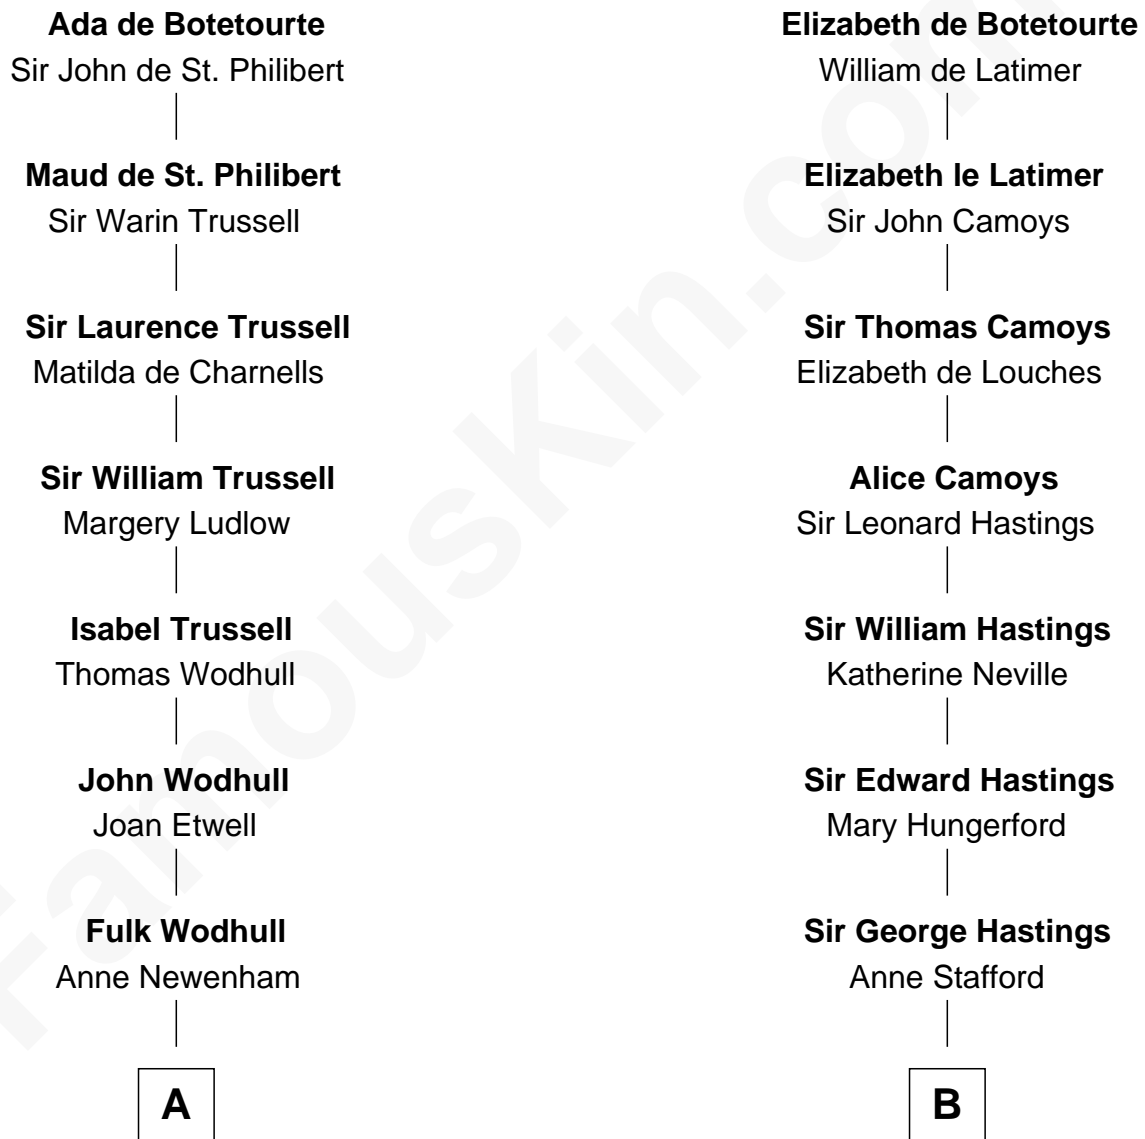

FamousKin.com

Relationship Chart of

Barbara (Pierce) Bush

First Lady of President George H.W. Bush

17th cousin 4 times removed of

Lewis Carroll

Author of Alice in Wonderland

John de Botetourte

Maud FitzThomas

C

Jonathan Haines
Mary Jane Sprague

Sarah Haines
Jacob Marion Flickinger

Lulu Dell Flickinger
James Edgar Robinson

Pauline Robinson
Marvin Pierce

Barbara (Pierce) Bush
First Lady of George H.W. Bush