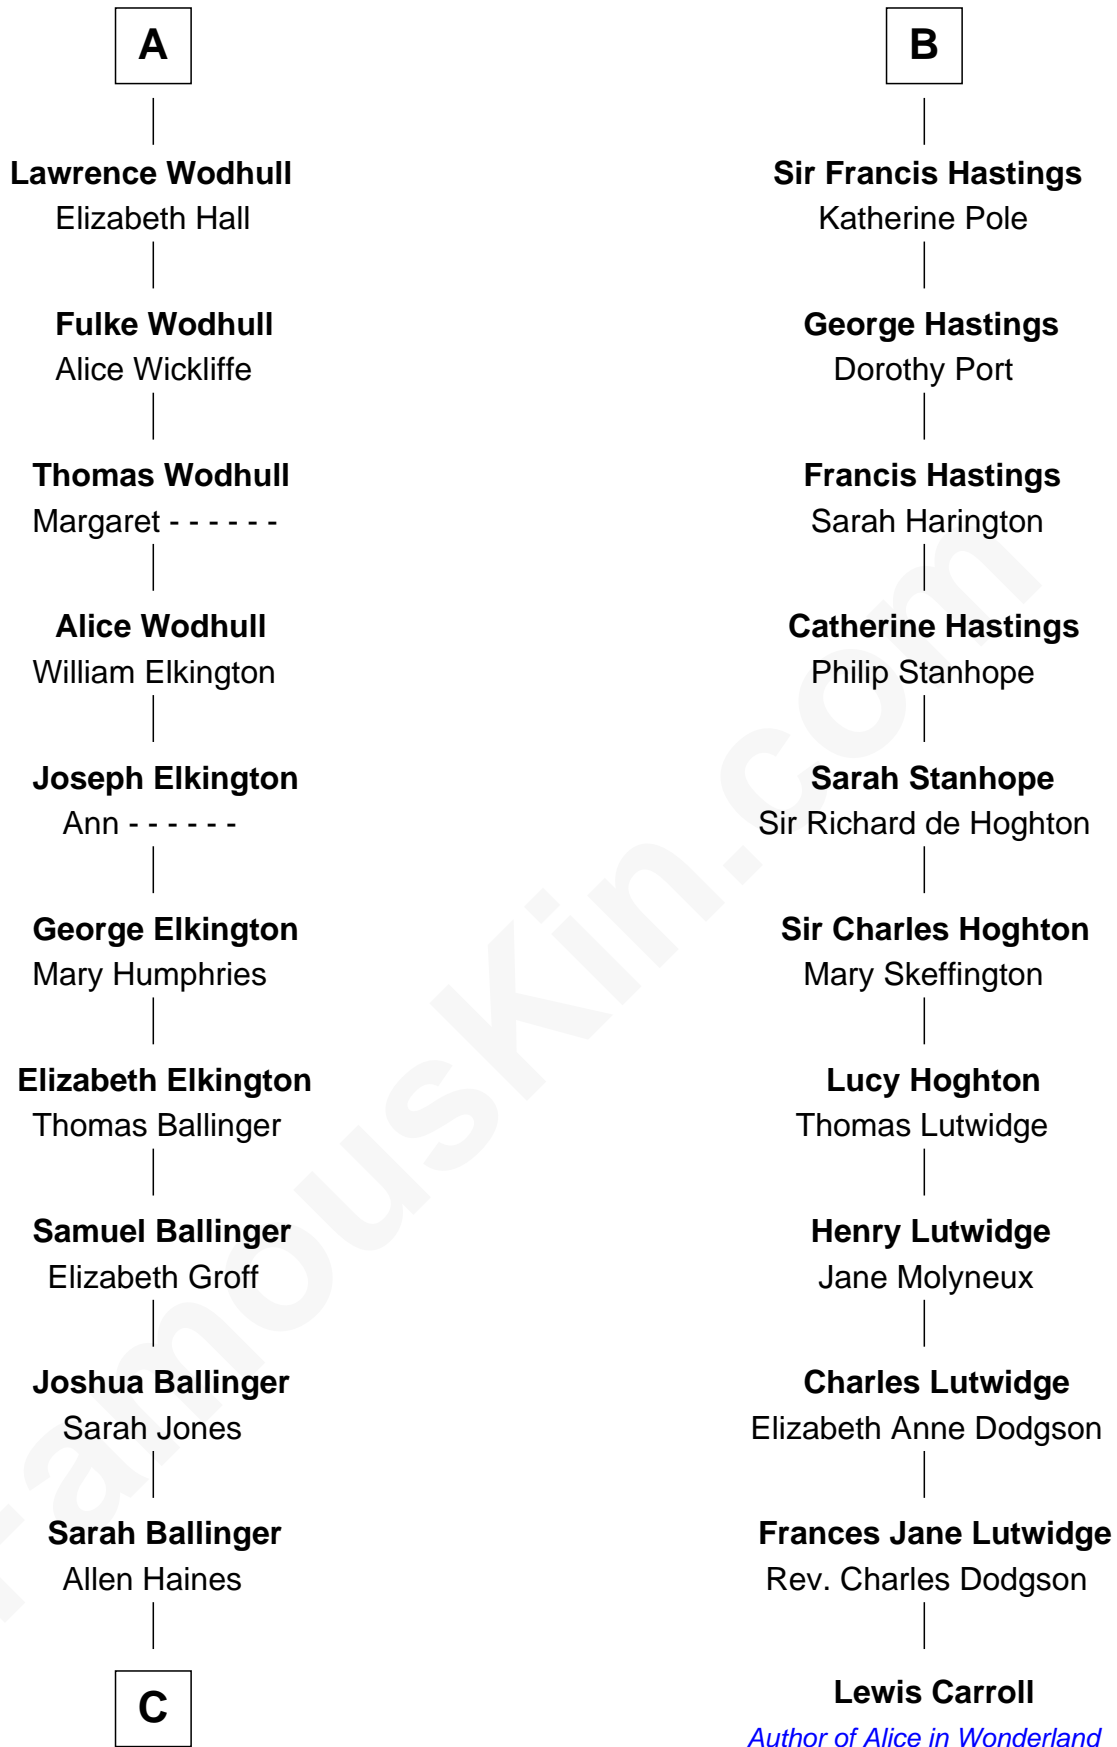

FamousKin.com

Relationship Chart of

Barbara (Pierce) Bush

First Lady of President George H.W. Bush

17th cousin 4 times removed of

Lewis Carroll

Author of Alice in Wonderland

John de Botetourte

Maud FitzThomas

C

Jonathan Haines
Mary Jane Sprague

Sarah Haines
Jacob Marion Flickinger

Lulu Dell Flickinger
James Edgar Robinson

Pauline Robinson
Marvin Pierce

Barbara (Pierce) Bush
First Lady of George H.W. Bush