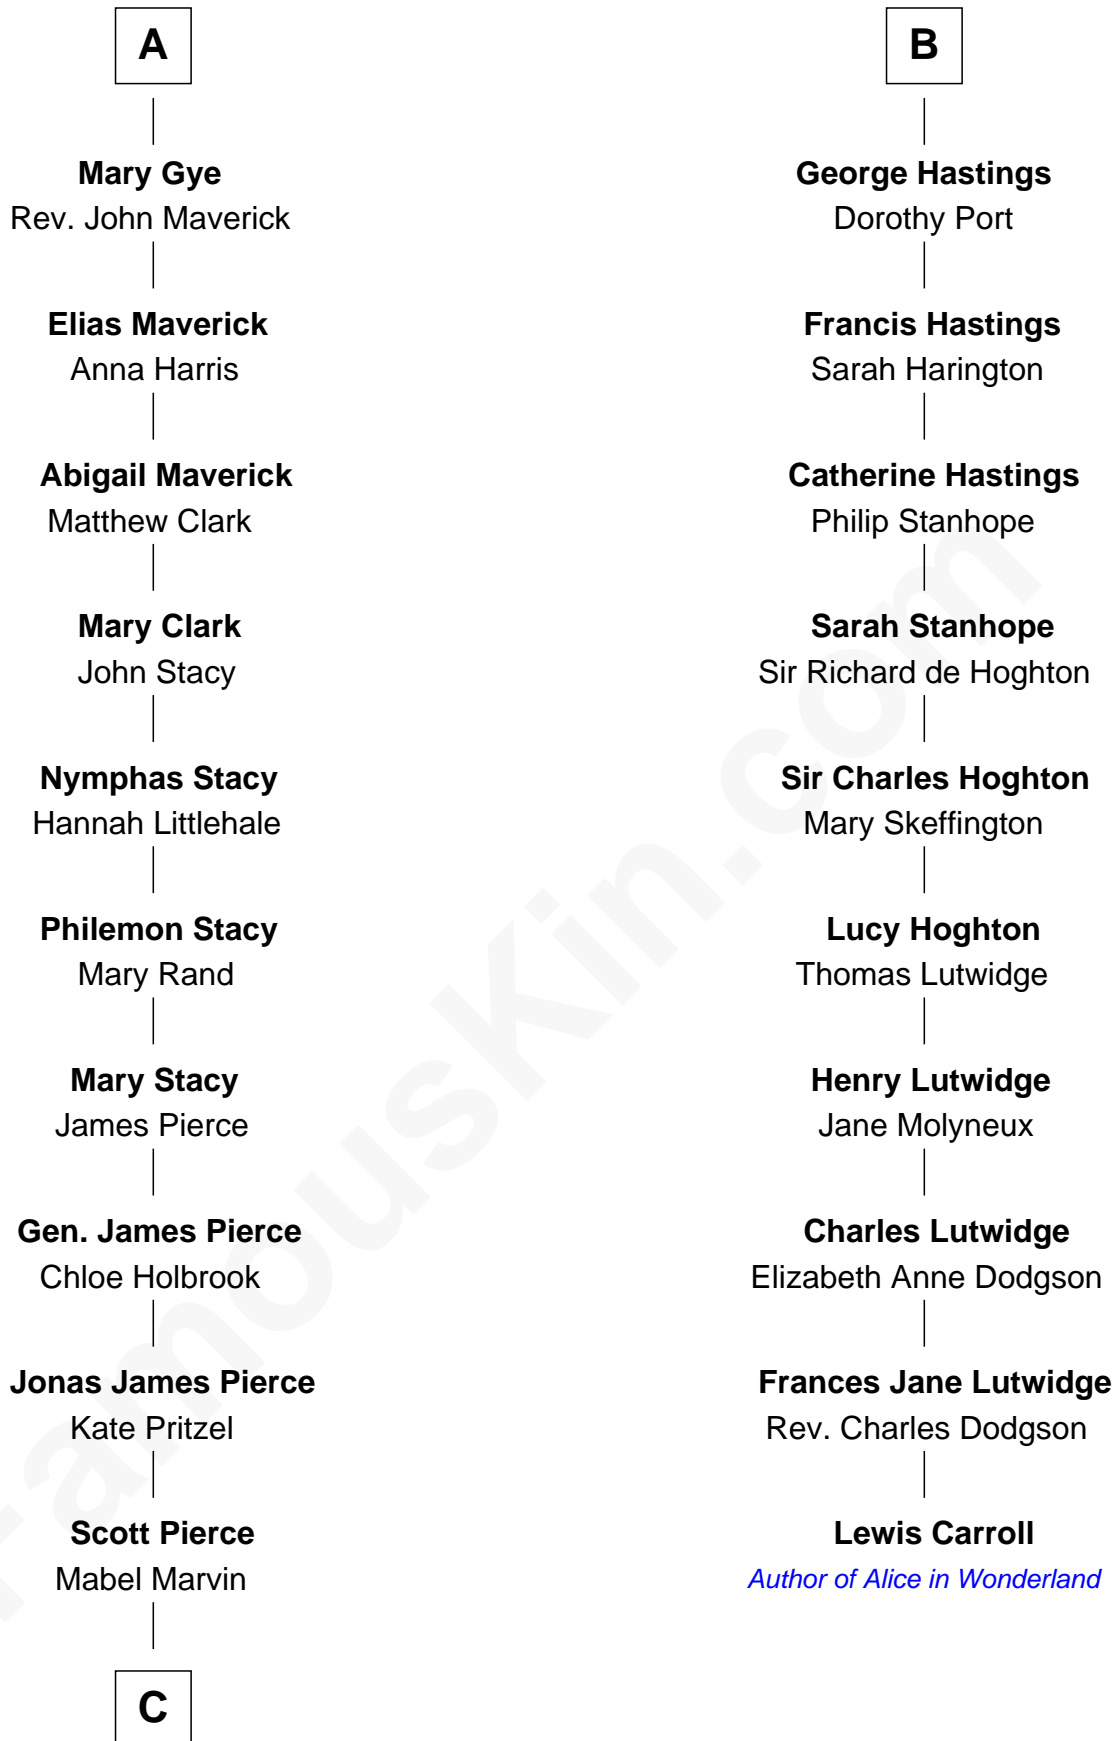

FamousKin.com

Relationship Chart of Barbara (Pierce) Bush

First Lady of President George H.W. Bush

16th cousin 2 times removed of

Lewis Carroll

Author of Alice in Wonderland

C

Marvin Pierce
Pauline Robinson

Barbara (Pierce) Bush
First Lady of George H.W. Bush

FamousKin.com