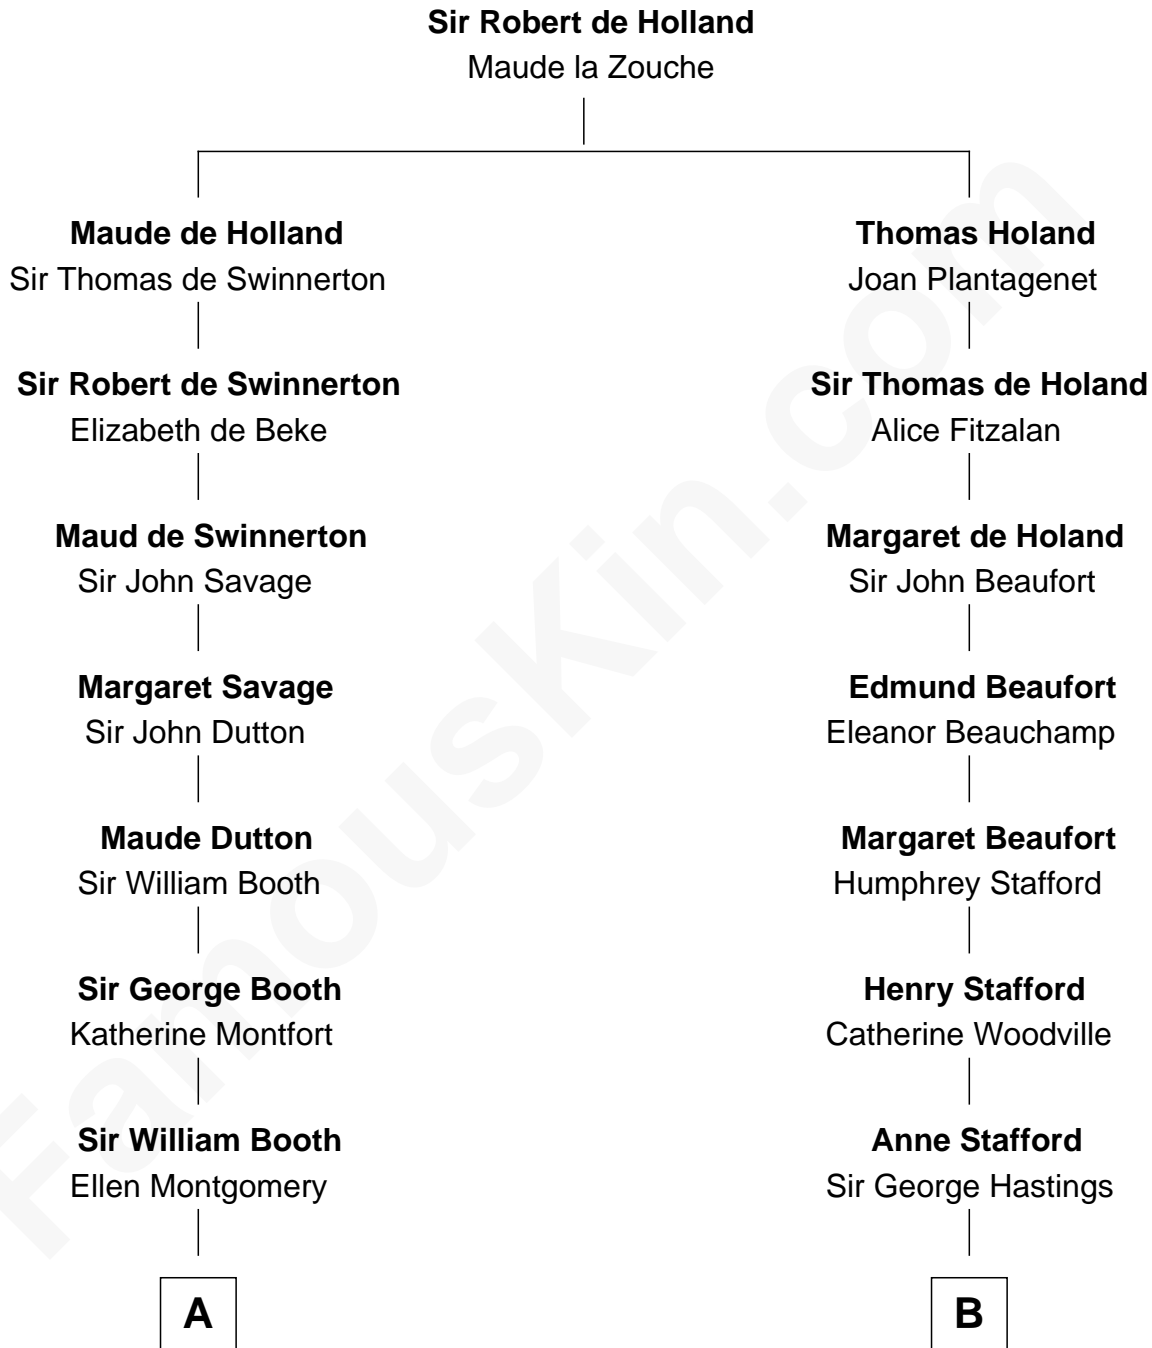

FamousKin.com

Relationship Chart of Barbara (Pierce) Bush

First Lady of President George H.W. Bush

17th cousin 3 times removed of

Lewis Carroll

Author of Alice in Wonderland

C

Jerome Place Marvin

Martha Ann Stokes

Mabel Marvin

Scott Pierce

Marvin Pierce

Pauline Robinson

Barbara (Pierce) Bush

First Lady of George H.W. Bush

FamousKin.com