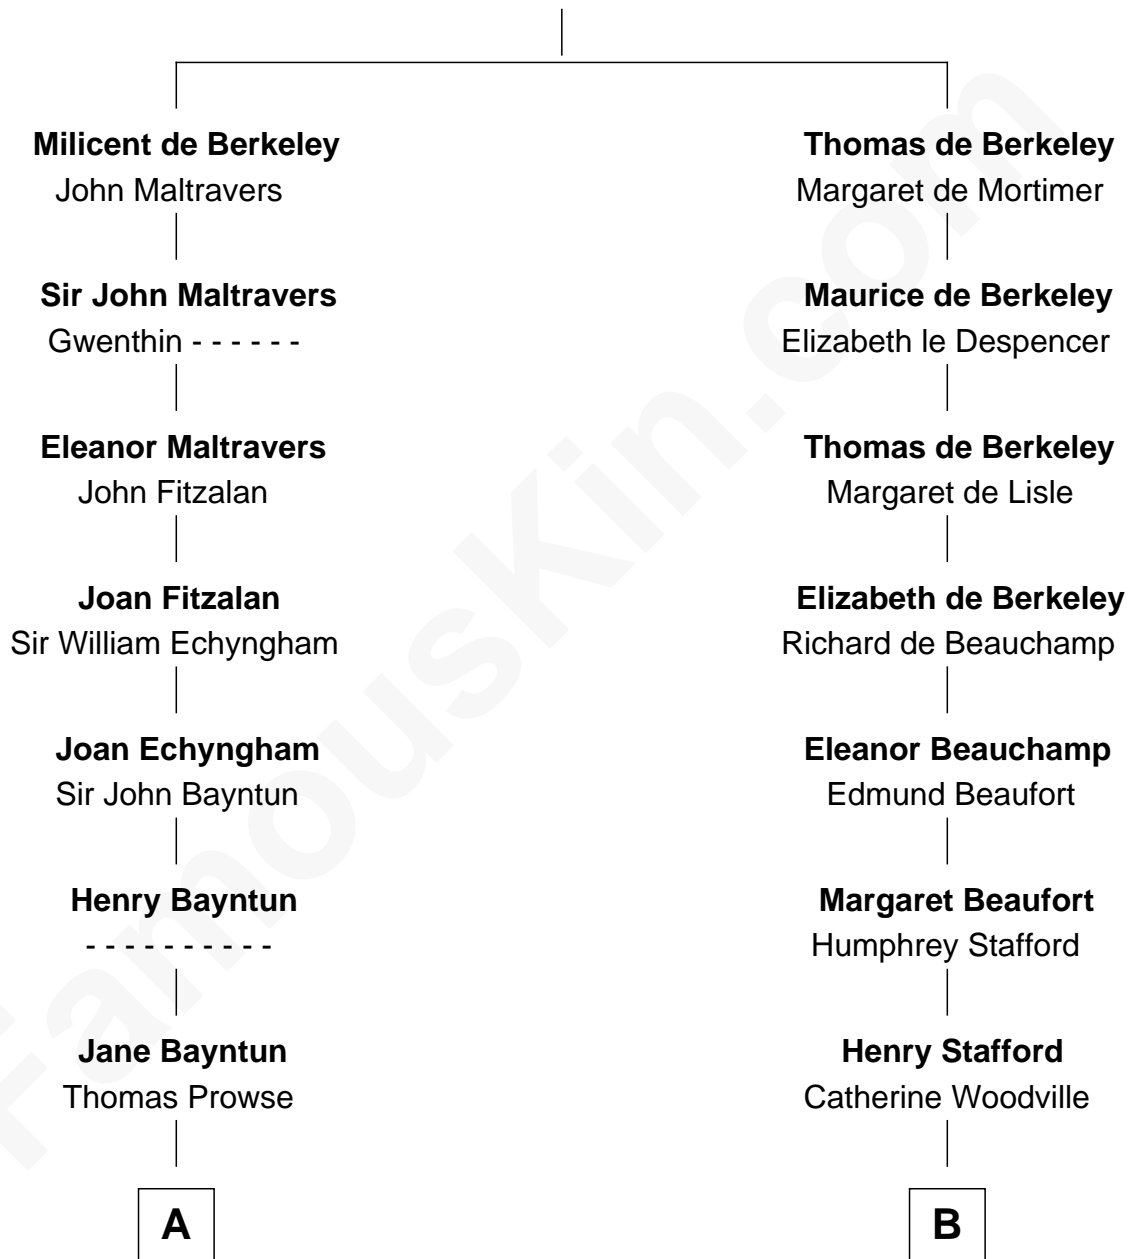

FamousKin.com

Relationship Chart of

Barbara (Pierce) Bush

First Lady of President George H.W. Bush

18th cousin 2 times removed of

Lewis Carroll

Author of Alice in Wonderland

Sir Maurice de Berkeley

Eve la Zouche

C

Jonas James Pierce

Kate Pritzel

Scott Pierce

Mabel Marvin

Marvin Pierce

Pauline Robinson