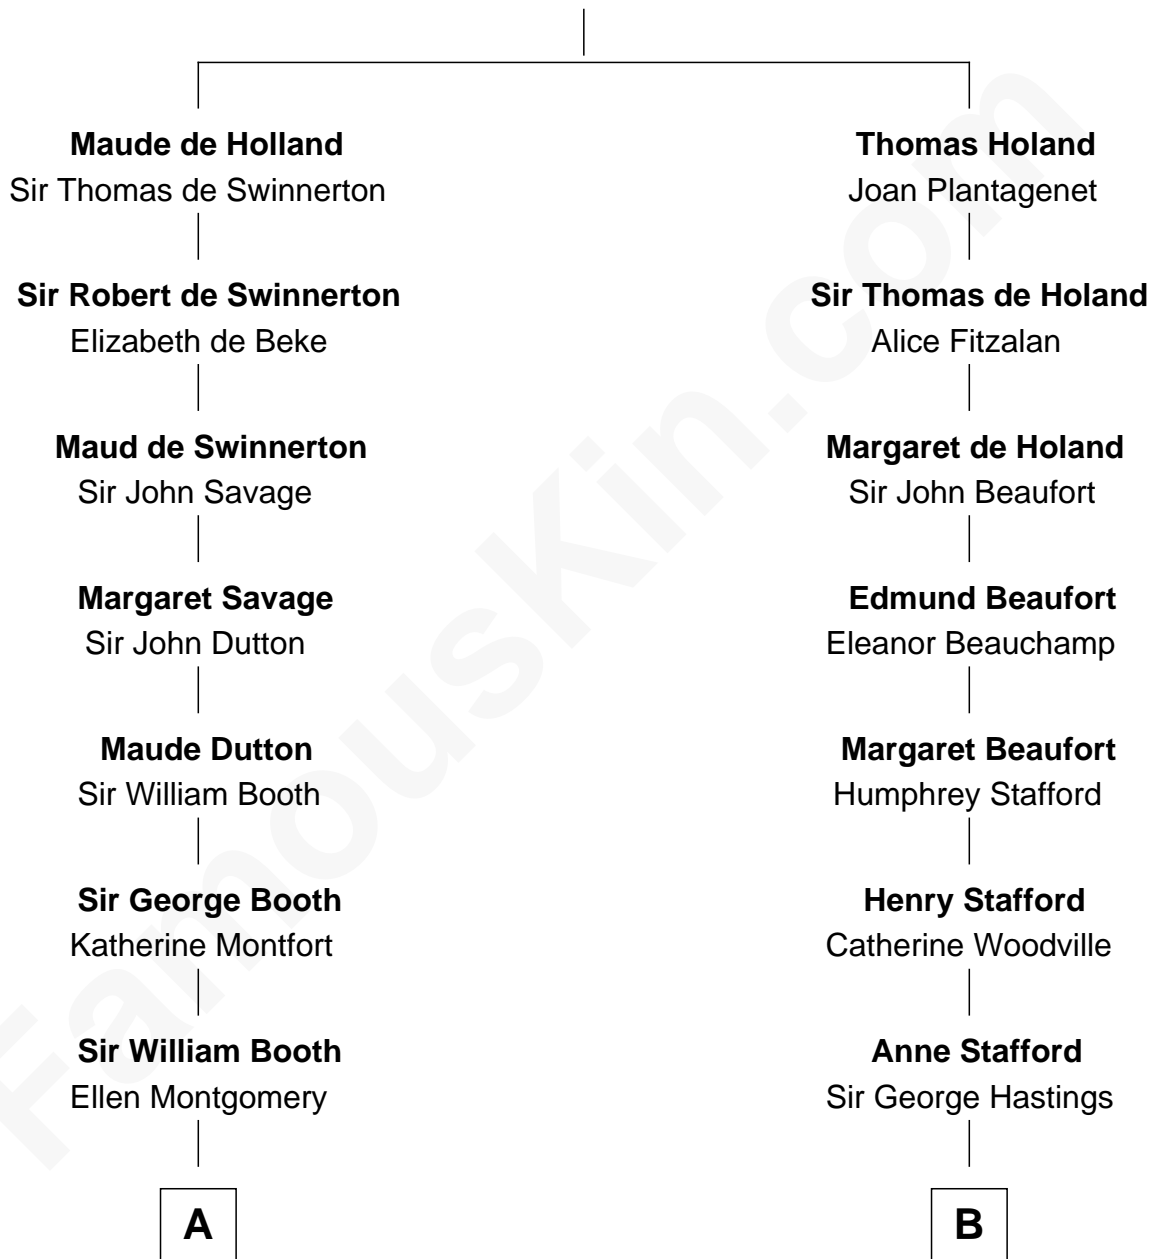

FamousKin.com

Relationship Chart of

Barbara (Pierce) Bush

First Lady of President George H.W. Bush

18th cousin 2 times removed of

E. M. Forster
English Novelist

Sir Robert de Holland

Maude la Zouche

FamousKin.com