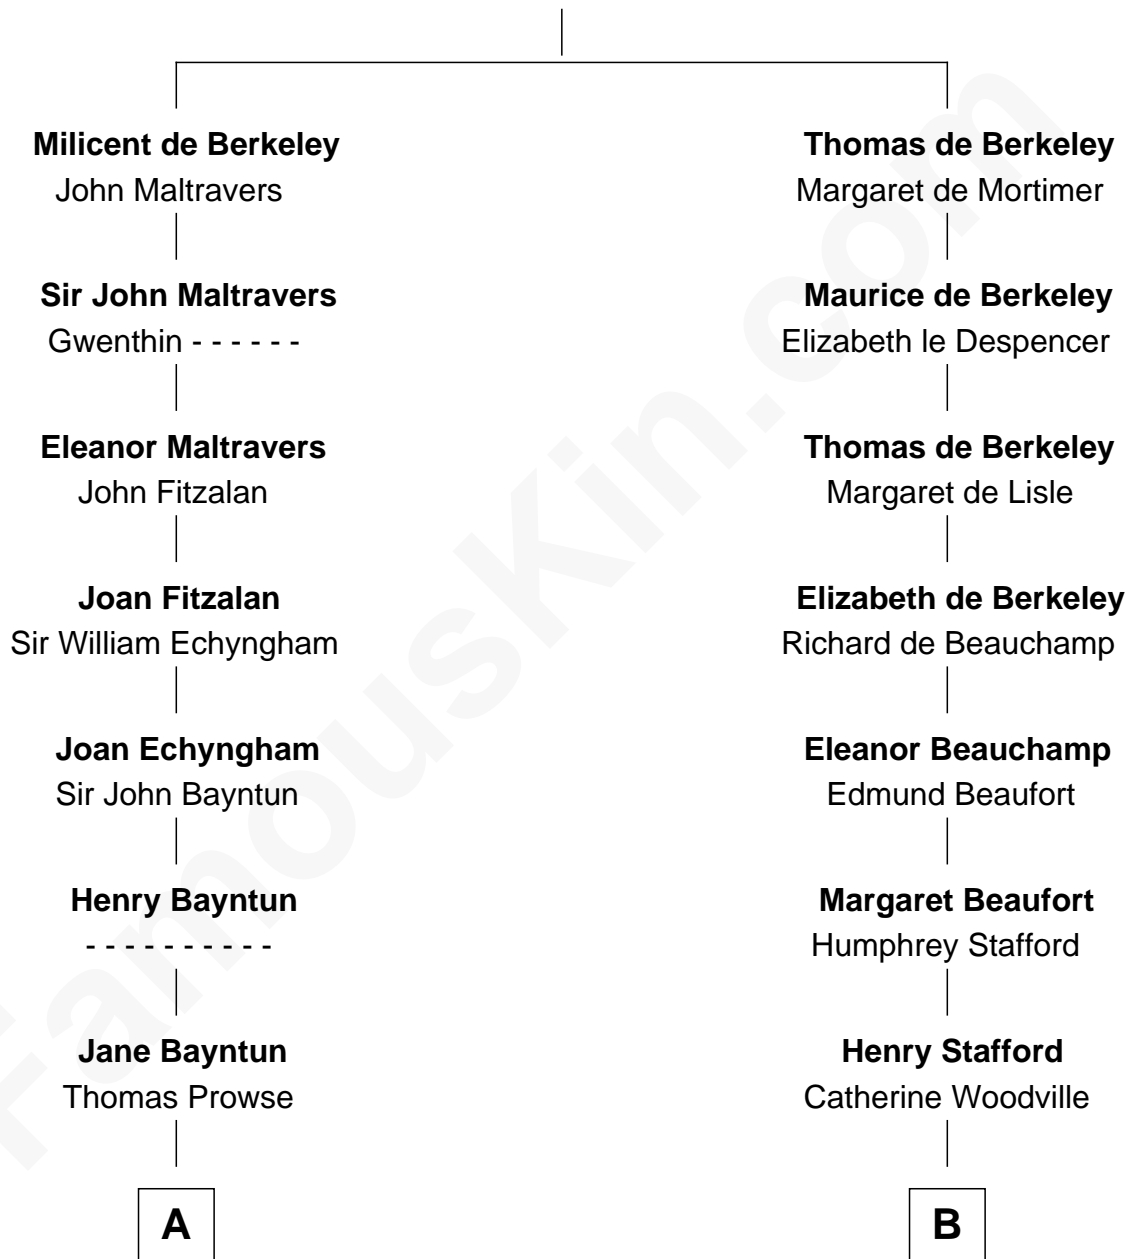

FamousKin.com

Relationship Chart of

Barbara (Pierce) Bush

First Lady of President George H.W. Bush

19th cousin 1 time removed of

E. M. Forster
English Novelist

Sir Maurice de Berkeley
Eve la Zouche

C

Jonas James Pierce

Kate Pritzel

Scott Pierce

Mabel Marvin

Marvin Pierce

Pauline Robinson

Barbara (Pierce) Bush

First Lady of George H.W. Bush

D

Laura Thornton

Charles Forster

Edward Morgan Llewellyn Forster

Alice Clara Whichelo

E. M. Forster

English Novelist