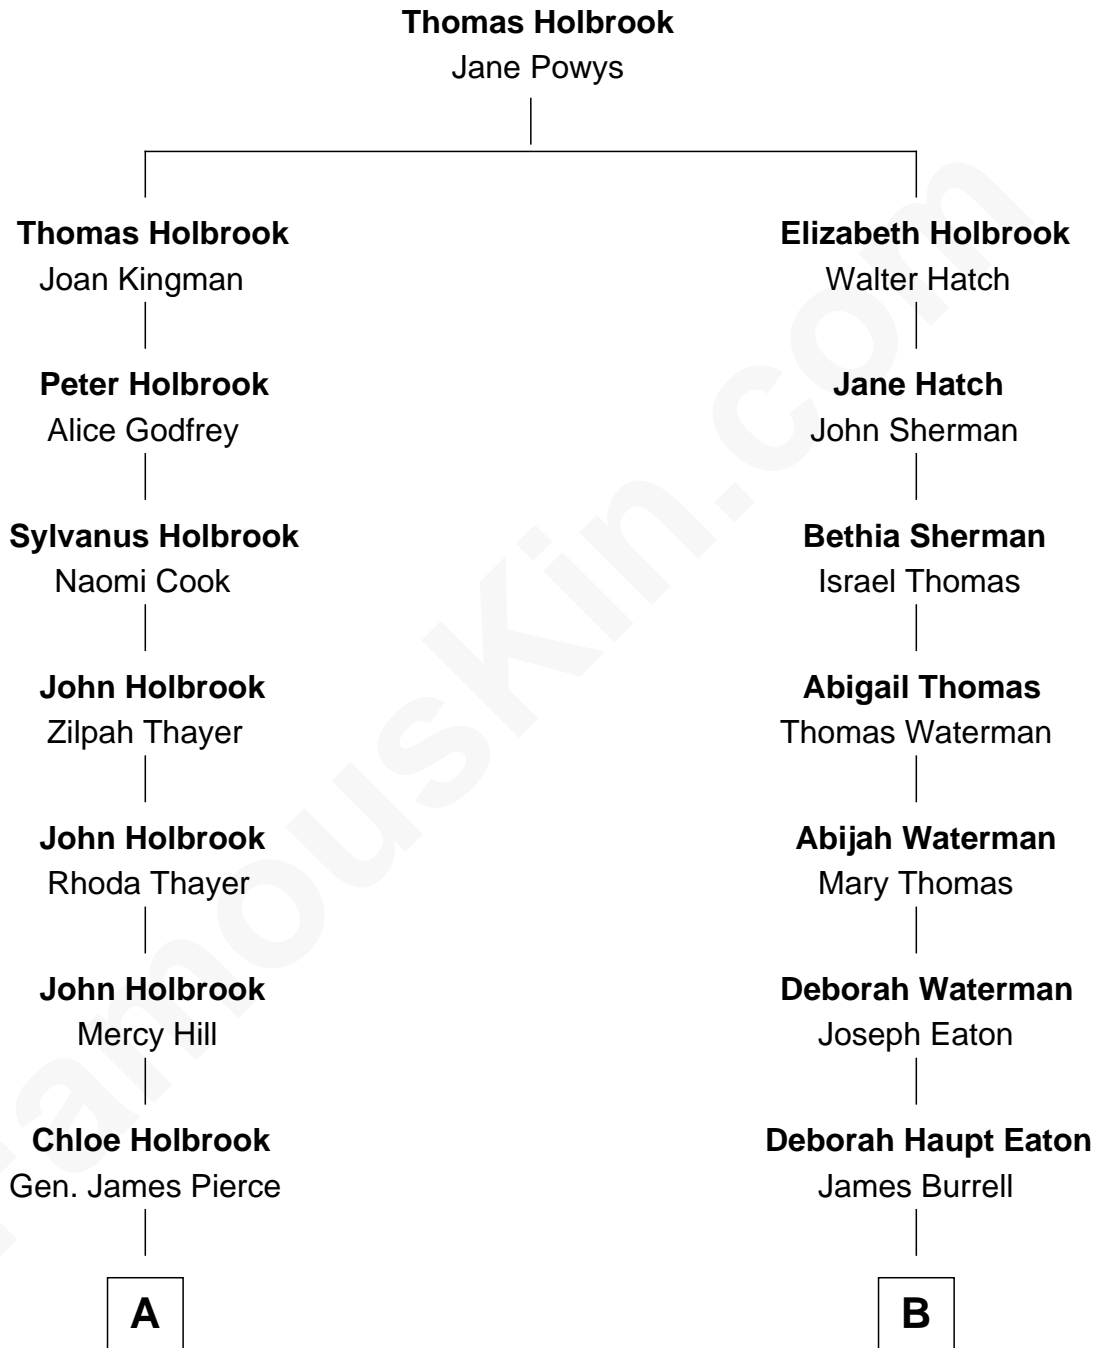

FamousKin.com

Relationship Chart of Barbara (Pierce) Bush

First Lady of President George H.W. Bush

8th cousin 2 times removed of

Merrill C. Meigs

Publisher, Chicago Herald & Examiner

A

Jonas James Pierce

Kate Pritzel

Scott Pierce

Mabel Marvin

Marvin Pierce

Pauline Robinson

Barbara (Pierce) Bush

First Lady of George H.W. Bush

B