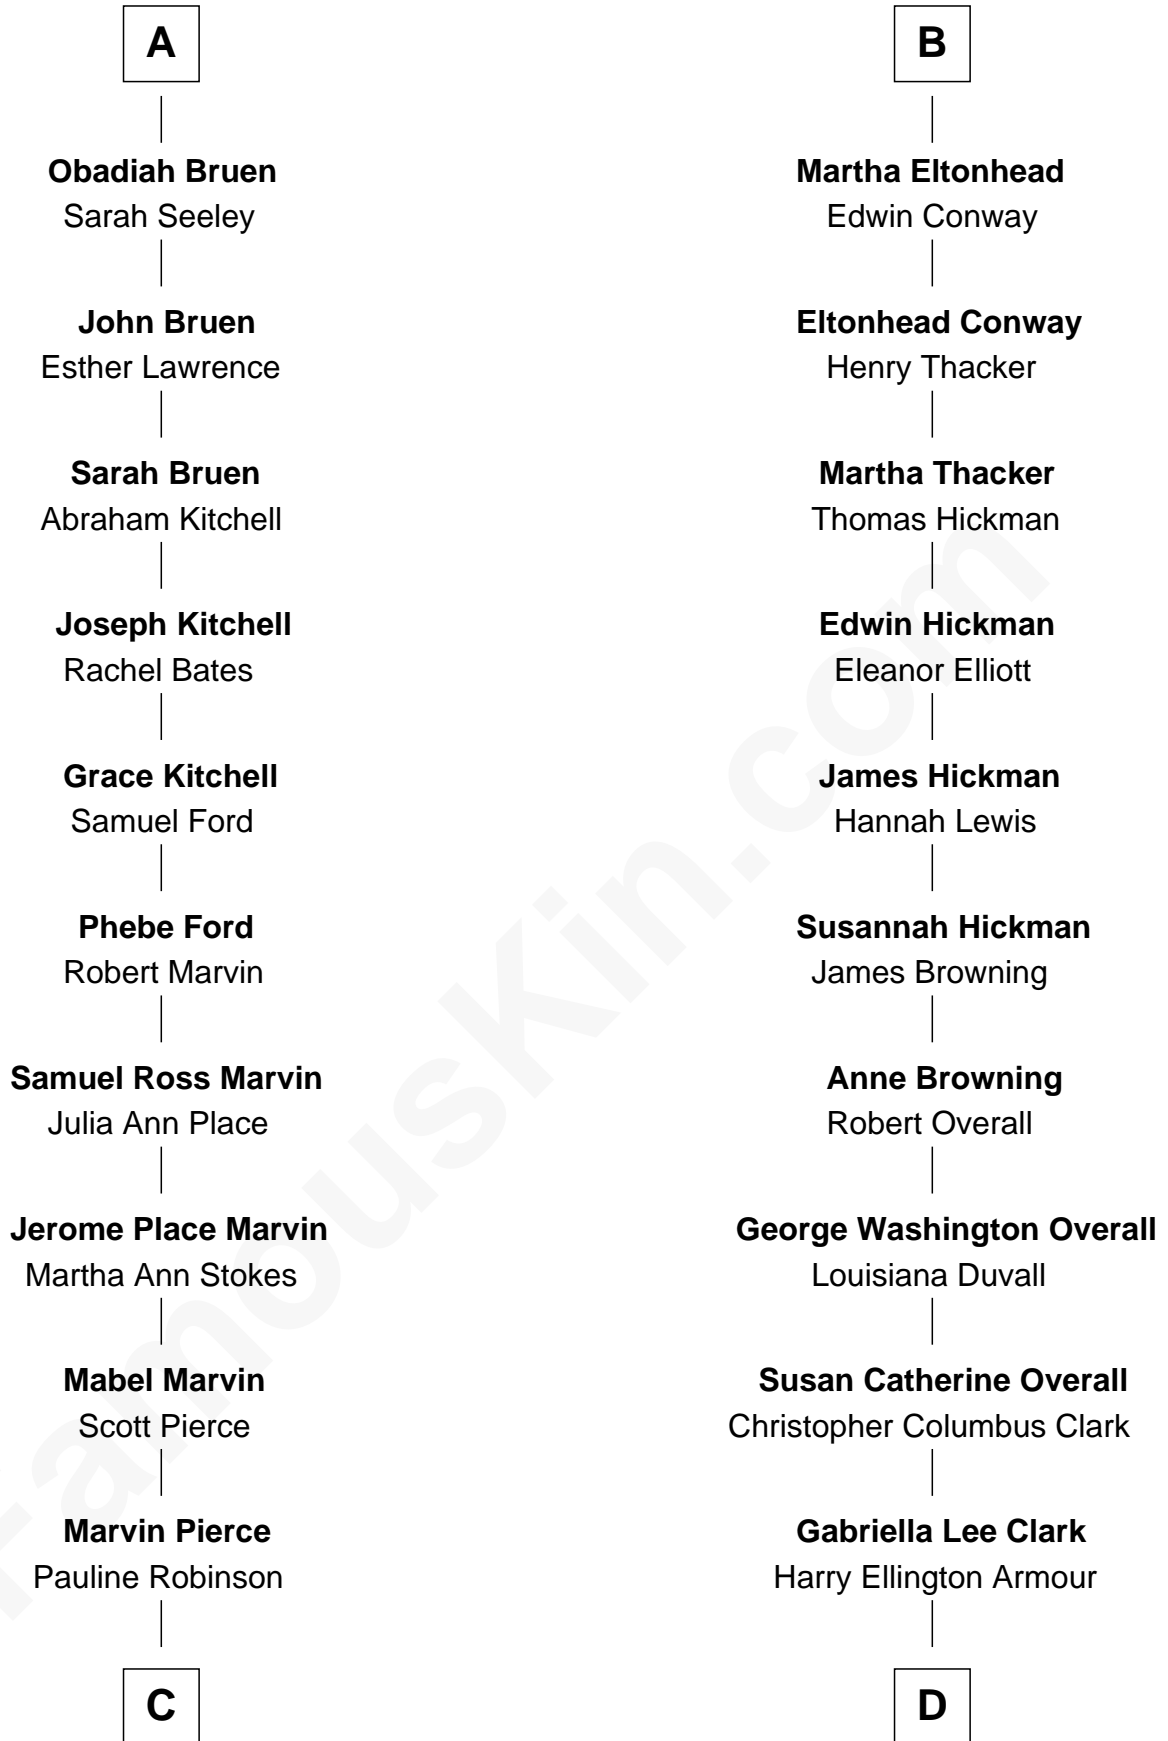

FamousKin.com Relationship Chart of

George W. Bush
43rd U.S. President

18th cousin 2 times removed of

Barack Obama
44th U.S. President

Sir John Savage
Maud de Swinnerton

C

Barbara Pierce
George Herbert Walker Bush

George W. Bush
43rd U.S. President

D

Ruth Lucille Armour
Ralph Waldo Emerson Dunham

Stanley Armour Dunham
Madelyn Lee Payne

Stanley Ann Dunham
Barack Hussein Obama

Barack Obama
44th U.S. President

FamousKin.com