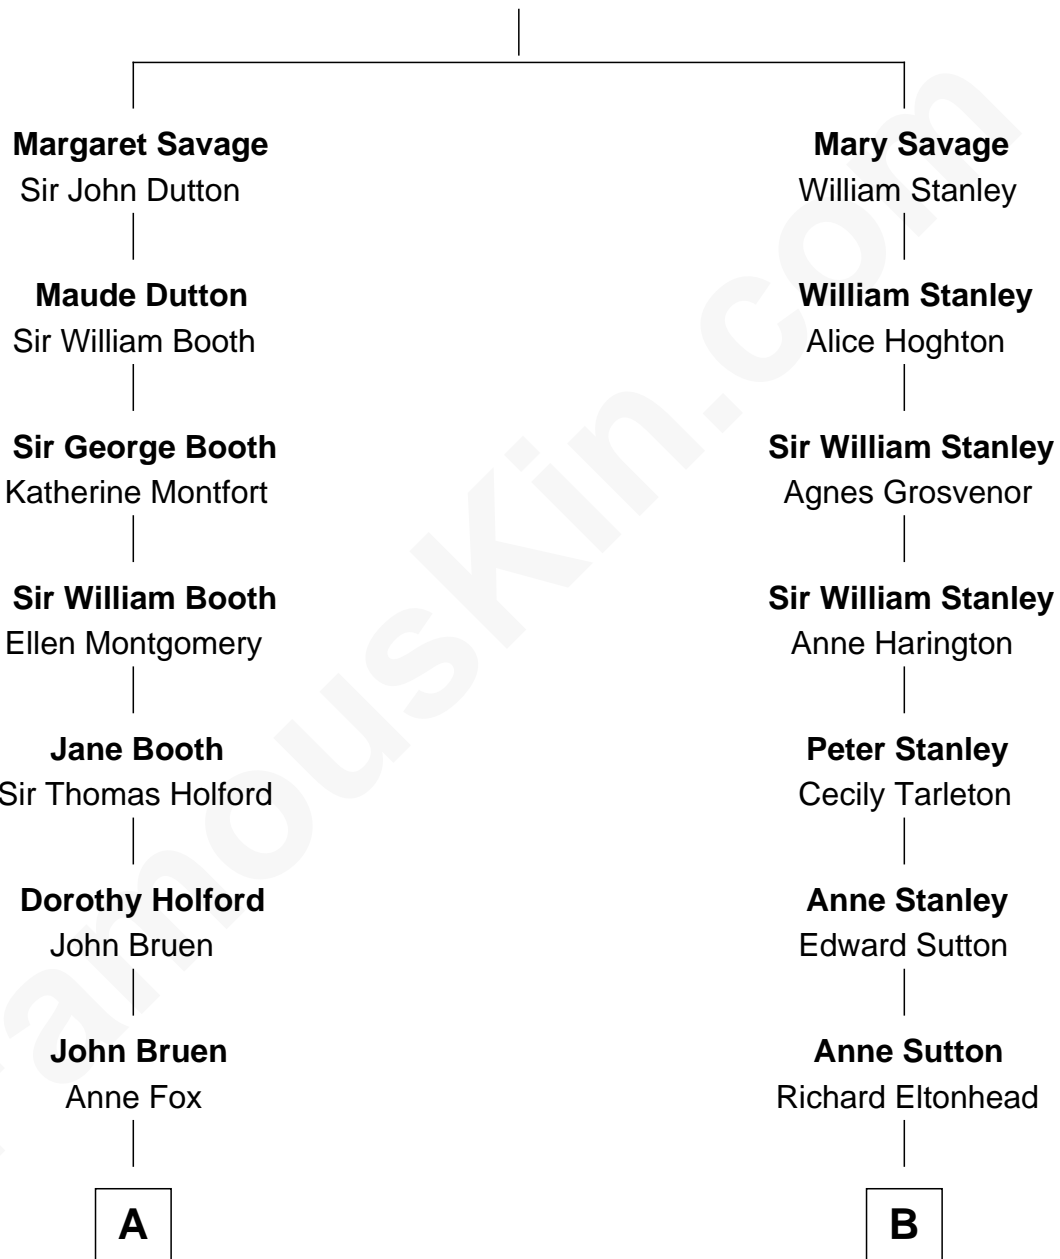

FamousKin.com Relationship Chart of

George W. Bush
43rd U.S. President

18th cousin 2 times removed of

Barack Obama
44th U.S. President

Sir John Savage
Maud de Swinnerton

C

Barbara Pierce
George Herbert Walker Bush

George W. Bush
43rd U.S. President

D

Ruth Lucille Armour
Ralph Waldo Emerson Dunham

Stanley Armour Dunham
Madelyn Lee Payne

Stanley Ann Dunham
Barack Hussein Obama

Barack Obama
44th U.S. President

FamousKin.com