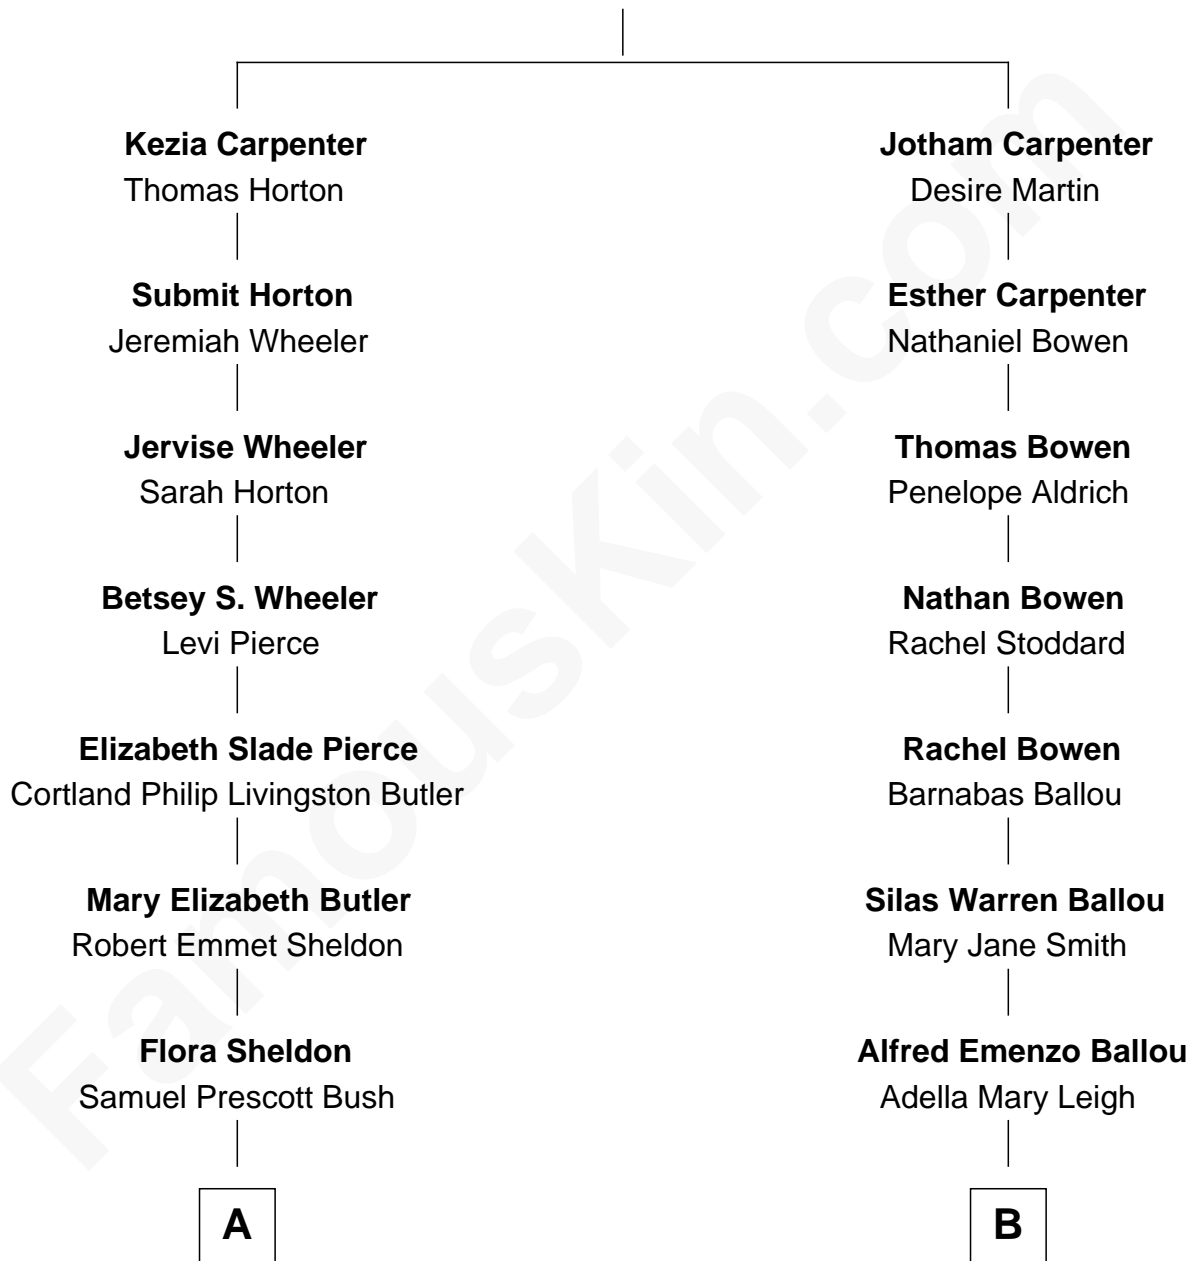

FamousKin.com Relationship Chart of

George W. Bush
43rd U.S. President

9th cousin 2 times removed of

Brandon Routh
TV and Movie Actor

Benjamin Carpenter
Renew Weeks

A

Prescott Sheldon Bush

Dorothy Wear Walker

George Herbert Walker Bush

Barbara Pierce

George W. Bush

43rd U.S. President

B

Viola Adelphia Ballou

Daniel Ephraim Brown

Leigh Alfred Brown

Edith Bell Brandon

Viola Lorraine Brown

John Junior Lear

Catherine LaVaughn Lear

Ronald Ray Routh

Brandon Routh

TV and Movie Actor