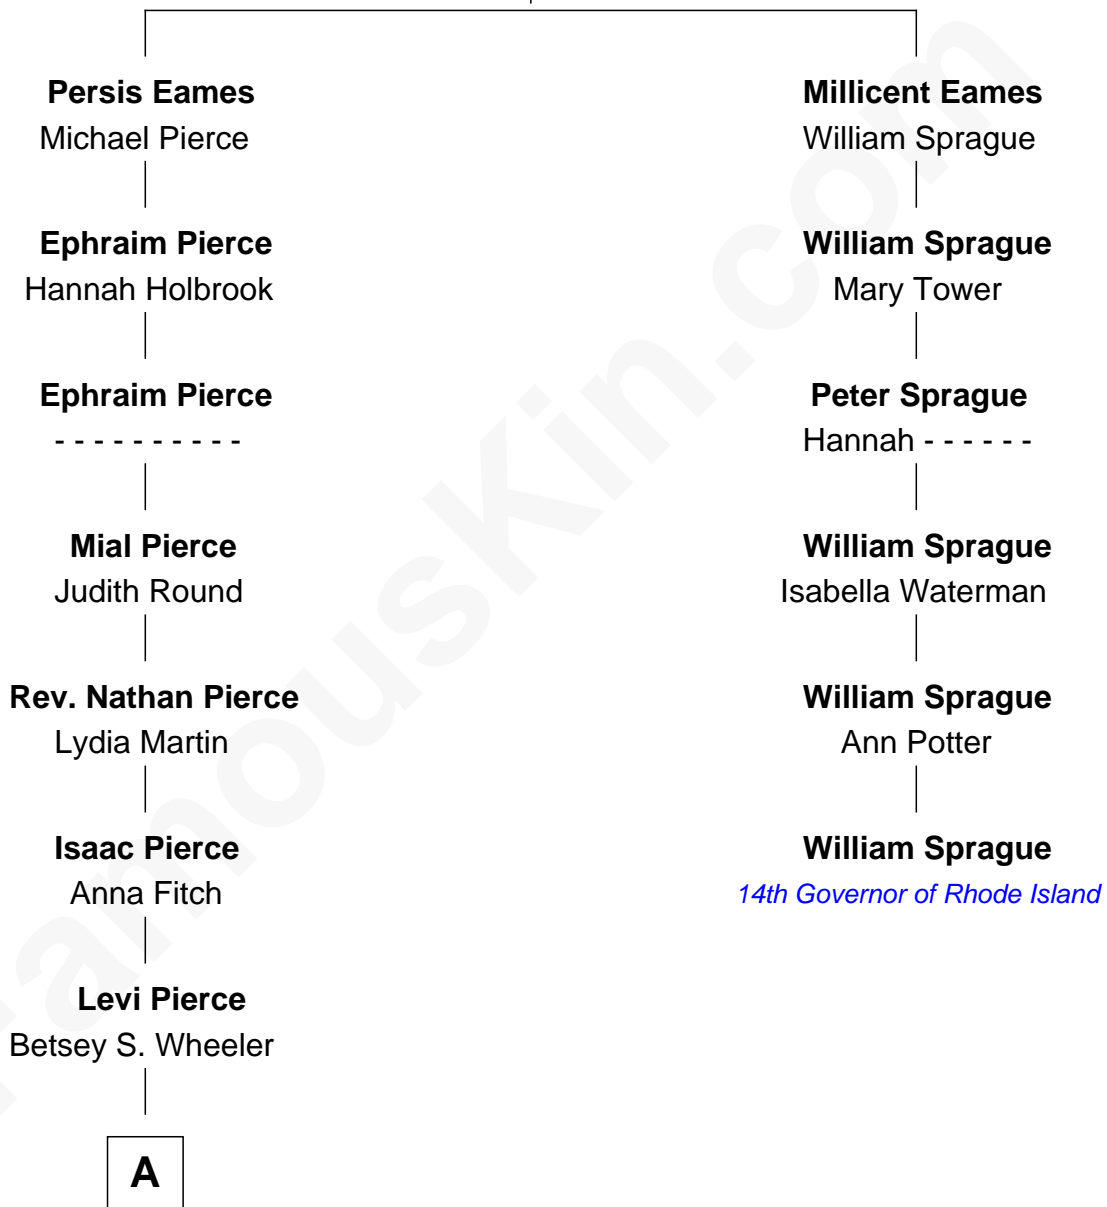

# FamousKin.com Relationship Chart of

**George W. Bush**

*43rd U.S. President*

5th cousin 7 times removed of

**William Sprague**

*14th Governor of Rhode Island*

**Anthony Eames**

Margery - - - - -

**A**

—  
**Elizabeth Slade Pierce**  
Cortland Philip Livingston Butler

—  
**Mary Elizabeth Butler**  
Robert Emmet Sheldon

—  
**Flora Sheldon**  
Samuel Prescott Bush

—  
**Prescott Sheldon Bush**  
Dorothy Wear Walker

—  
**George Herbert Walker Bush**  
Barbara Pierce

—  
**George W. Bush**  
*43rd U.S. President*

FamousKin.com