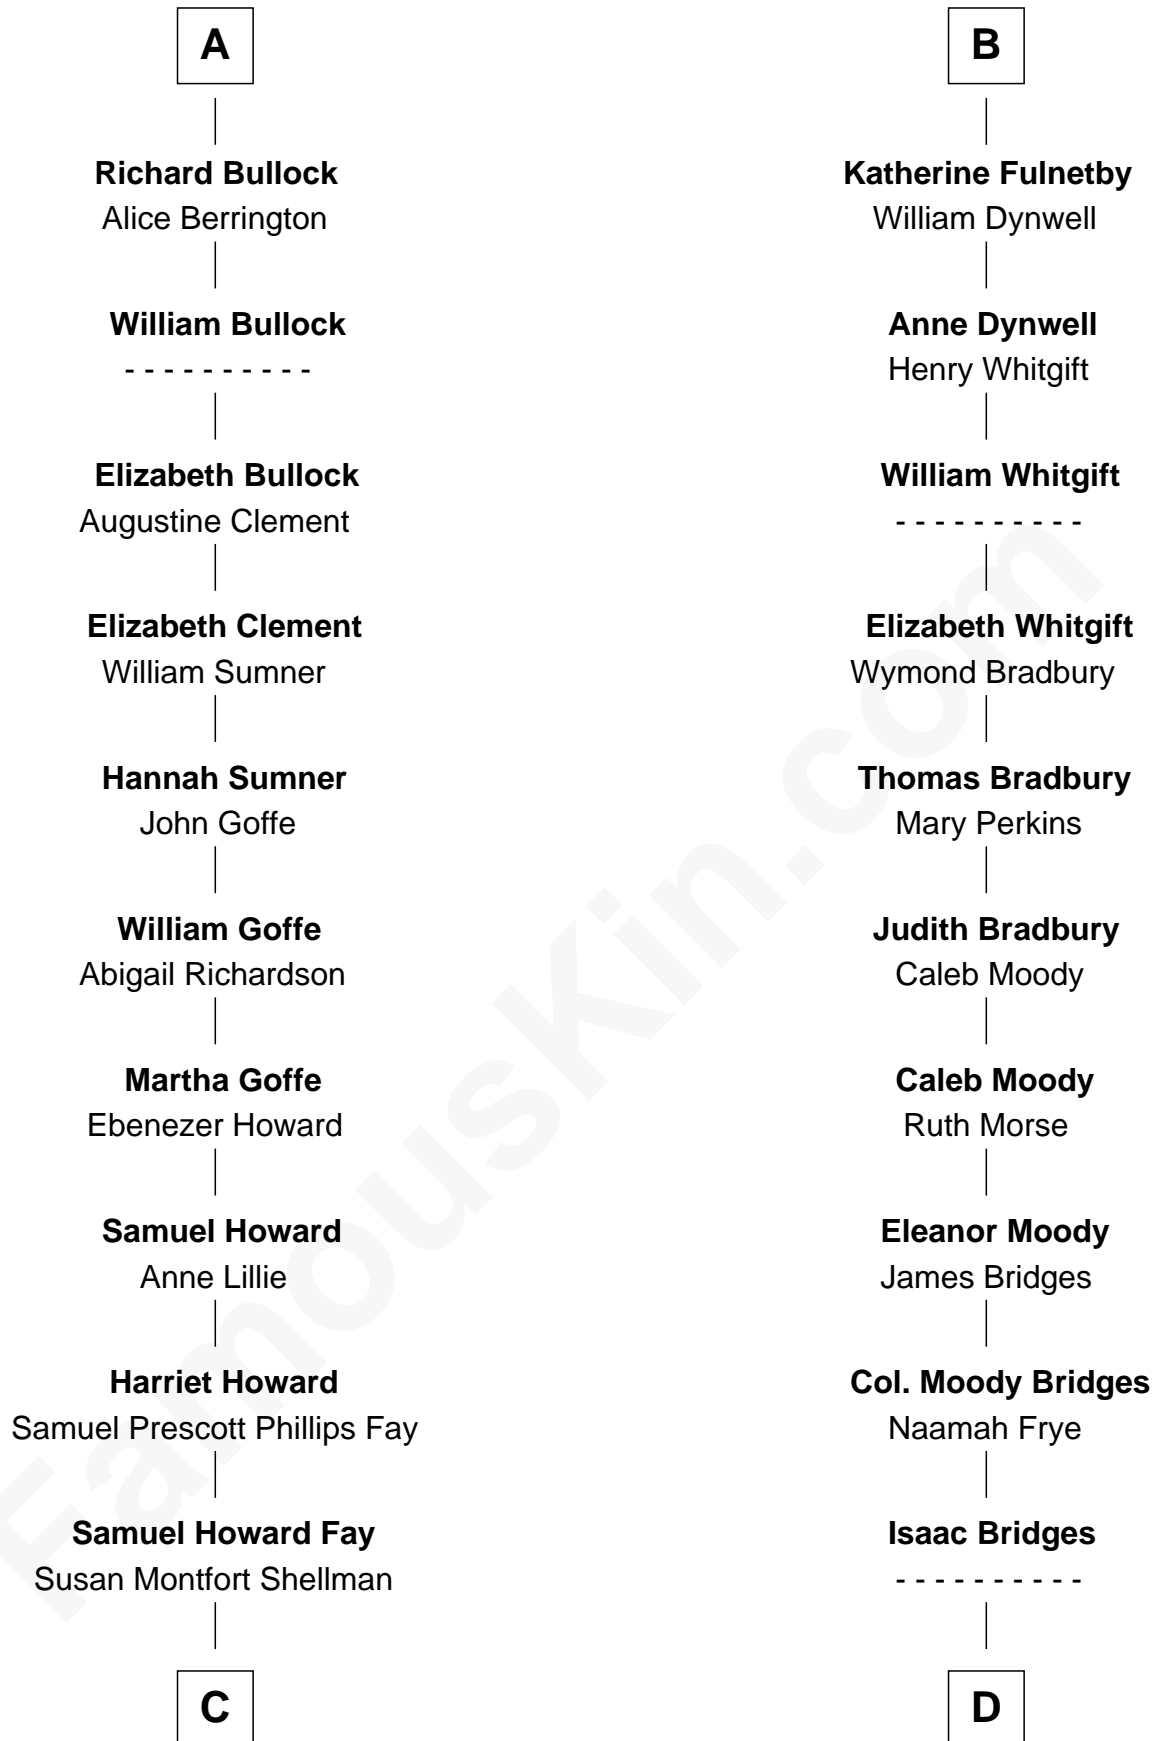

FamousKin.com Relationship Chart of

George W. Bush

43rd U.S. President

21st cousin of

Owen Brewster

54th Governor of Maine

Bartholomew de Badlesmere

Margaret de Clare

Sir William de Ros

Maud de Roos

John de Welles

John de Welles

Eleanor de Mowbray

Eudo de Welles

Maud de Greystoke

Sir Lionel de Welles

Joan de Waterton

Margaret de Welles

Sir Thomas Dymoke

Jane Dymoke

John Fulnetby

B

C

Harriet Eleanor Fay
Rev. James Smith Bush

Samuel Prescott Bush
Flora Sheldon

Prescott Sheldon Bush
Dorothy Wear Walker

George Herbert Walker Bush
Barbara Pierce

George W. Bush
43rd U.S. President

D

Abiezer Bridges
Deborah Stover

Rev. Otis Bridges
Margaret Owen