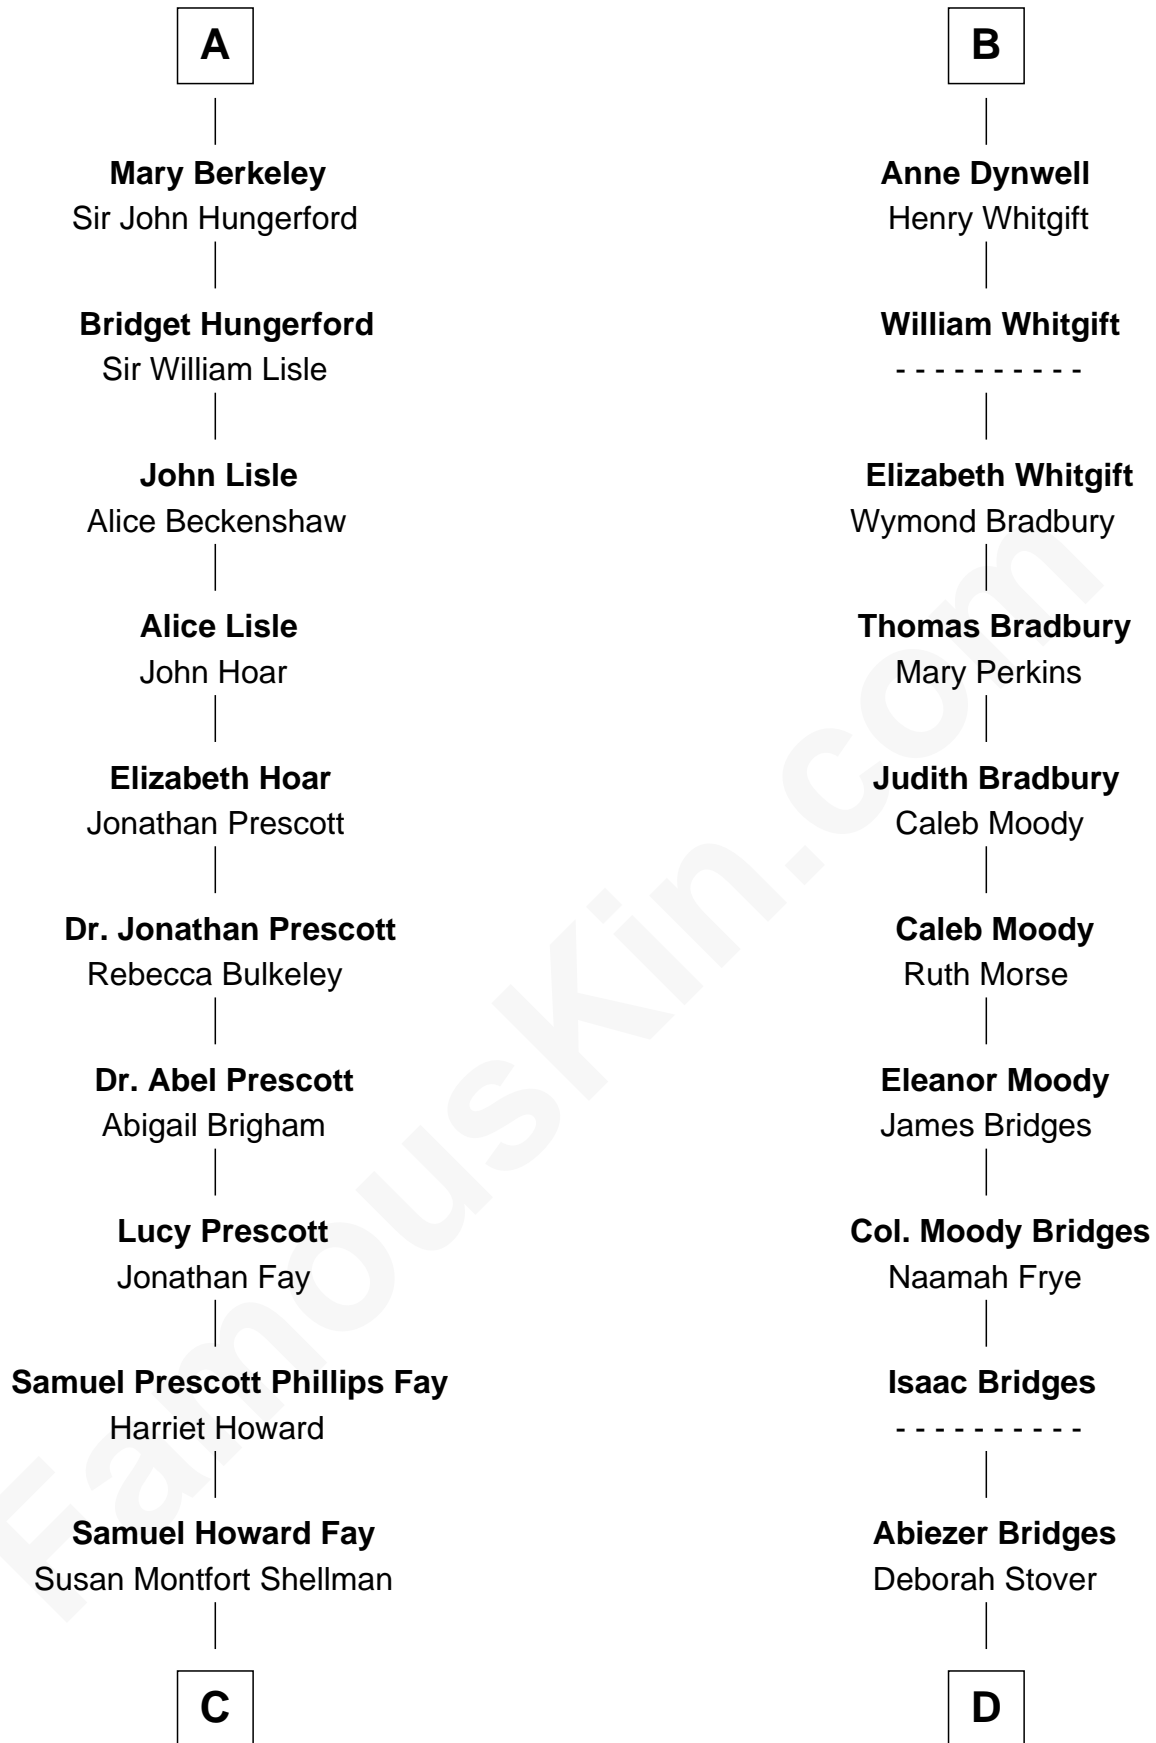

FamousKin.com Relationship Chart of

George W. Bush
43rd U.S. President

20th cousin 1 time removed of

Owen Brewster
54th Governor of Maine

C

Harriet Eleanor Fay
Rev. James Smith Bush

Samuel Prescott Bush
Flora Sheldon

Prescott Sheldon Bush
Dorothy Wear Walker

George Herbert Walker Bush
Barbara Pierce

George W. Bush
43rd U.S. President

D

Rev. Otis Bridges
Margaret Owen

Owen W. Bridges
Lydia A. - - - - -

Carrie S. Bridges
William Edmund Brewster

Owen Brewster
54th Governor of Maine

FamousKin.com