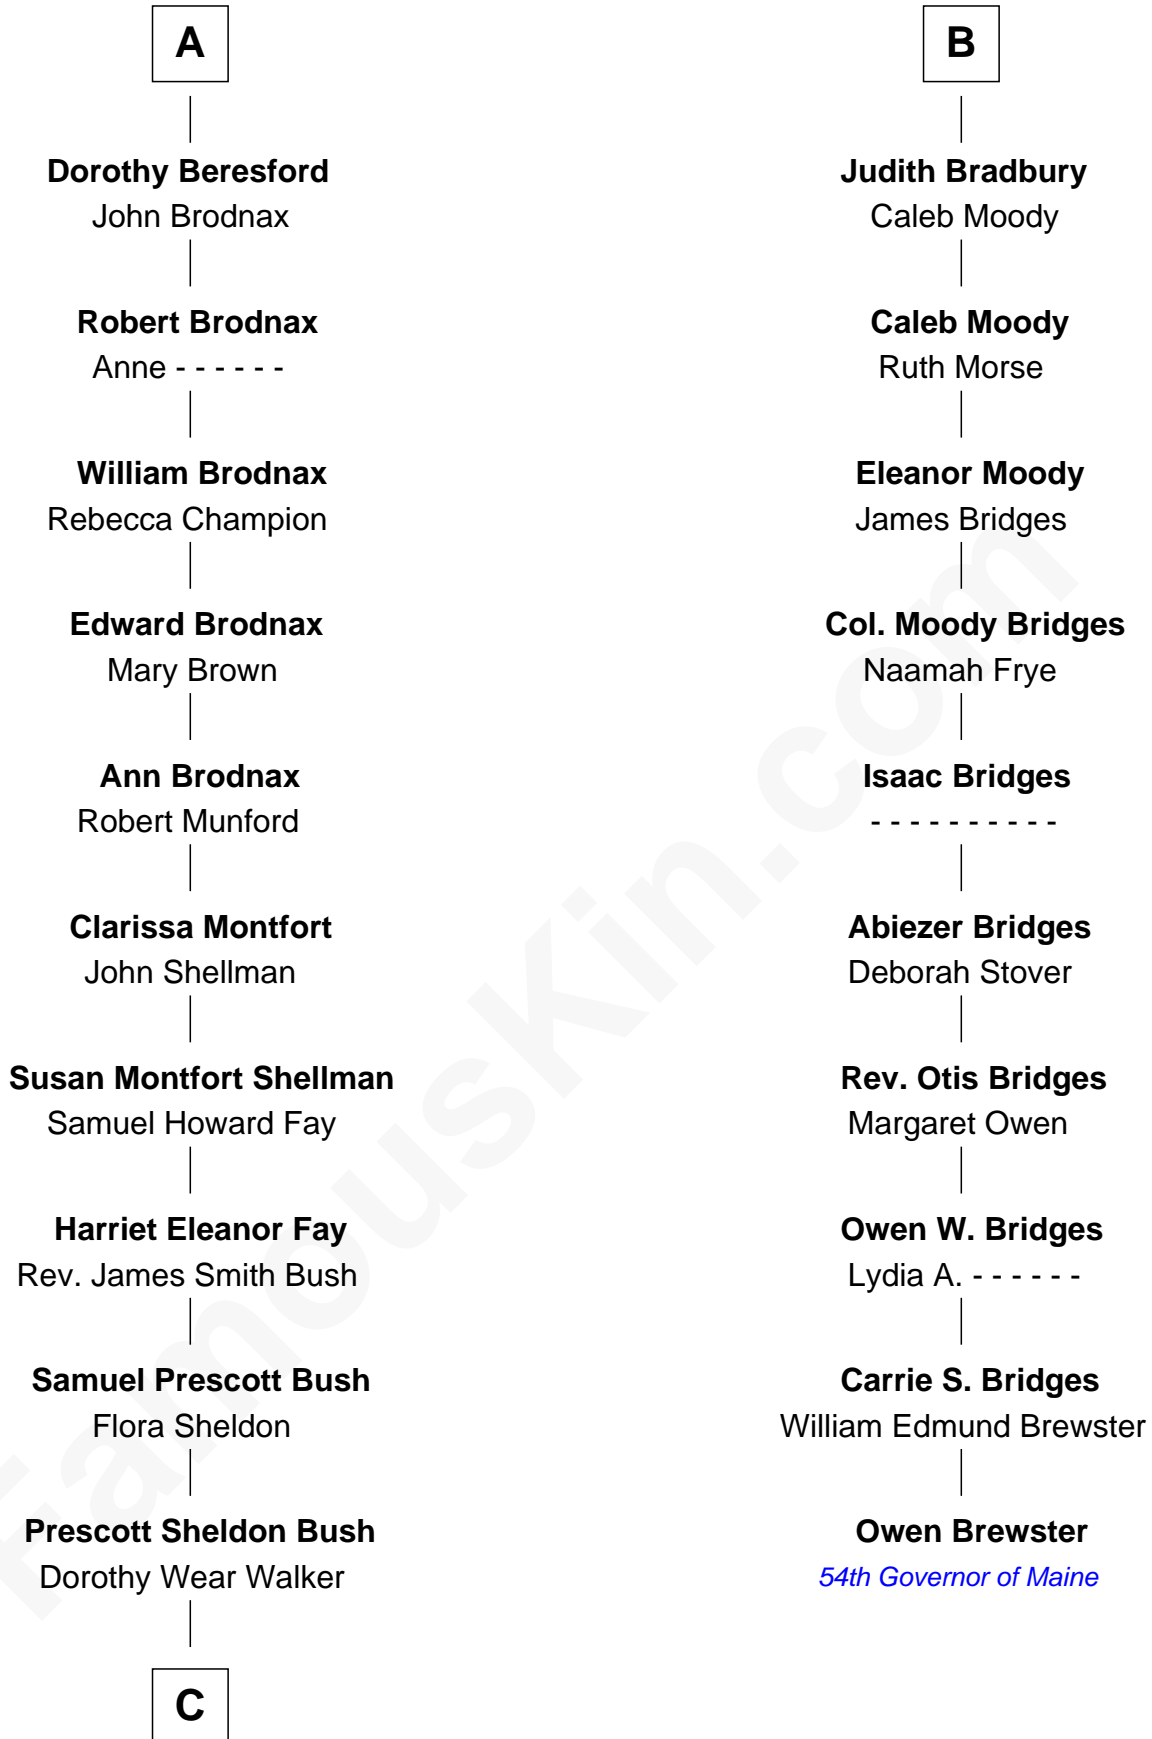

FamousKin.com Relationship Chart of

George W. Bush
43rd U.S. President

16th cousin 2 times removed of

Owen Brewster
54th Governor of Maine

Sir Lionel de Welles
Joan de Waterton

Eleanor de Welles
Sir Thomas Hoo

Anne Hoo
Sir Roger Copley

Eleanor Copley
Sir Thomas West

Barbara West
Sir John Guilford

Elizabeth Guilford
Sir William Cromer

Dorothy Cromer
William Seyliard

Elizabeth Seyliard
Cornelius Beresford

A

Margaret de Welles
Sir Thomas Dymoke

Jane Dymoke
John Fulnetby

Katherine Fulnetby
William Dynwell

Anne Dynwell
Henry Whitgift

William Whitgift

Elizabeth Whitgift
Wymond Bradbury

Thomas Bradbury
Mary Perkins

B

C

George Herbert Walker Bush

Barbara Pierce

George W. Bush

43rd U.S. President

FamousKin.com