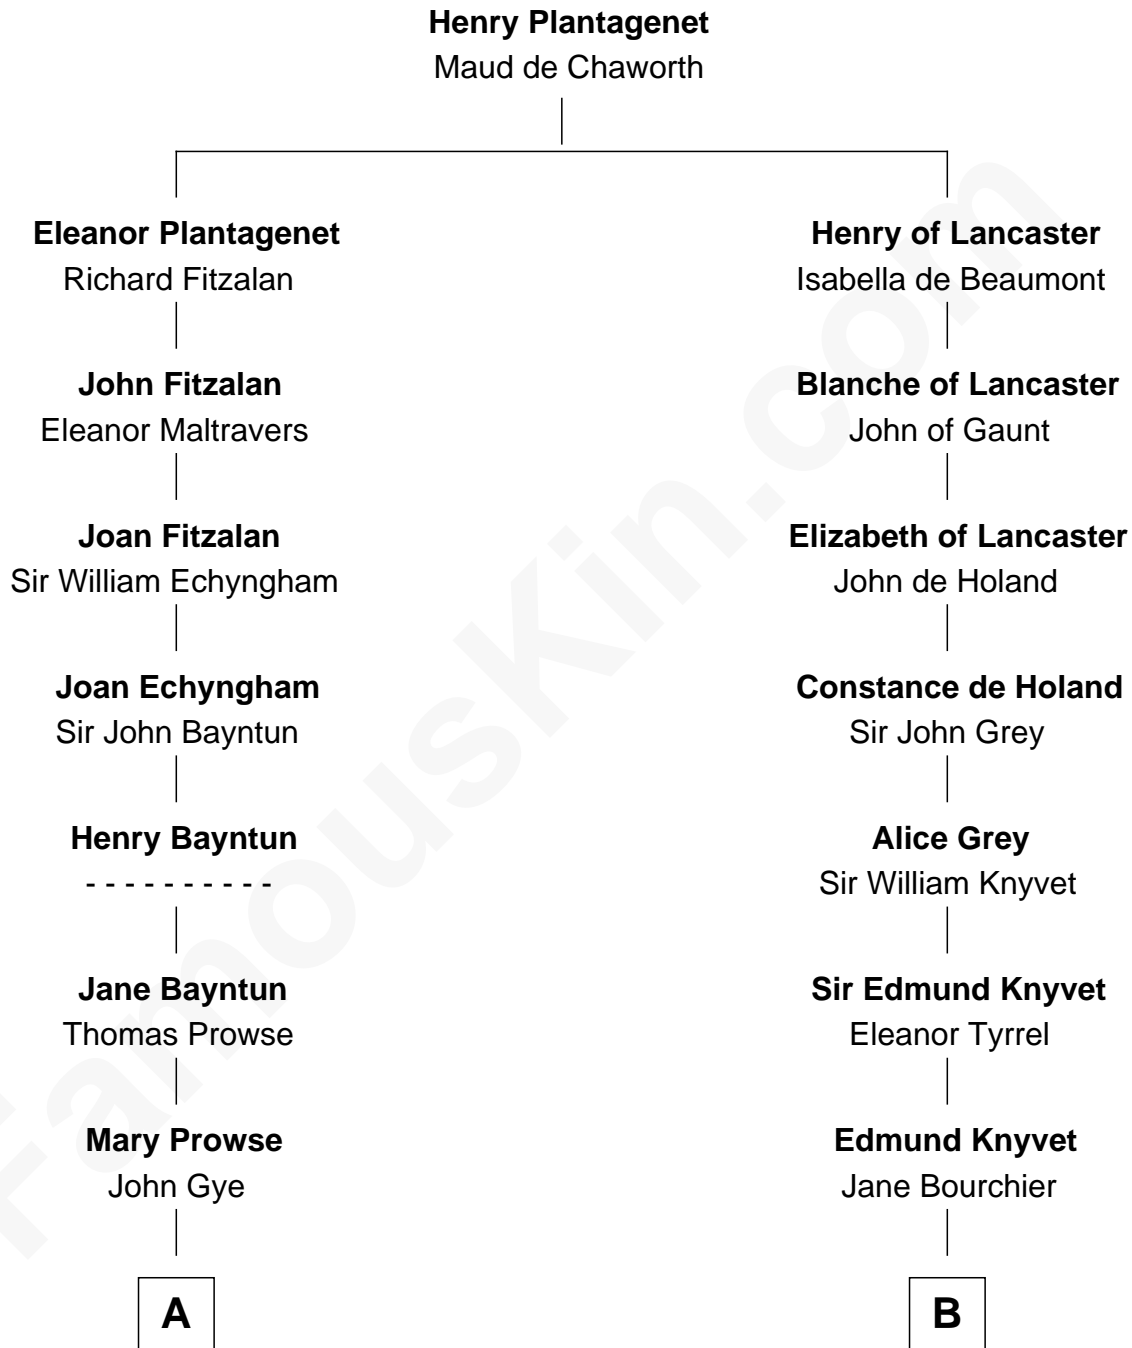

FamousKin.com
Relationship Chart of
George W. Bush
43rd U.S. President

17th cousin 3 times removed of
Horace Gray
U.S. Supreme Court Justice

C

—
Scott Pierce
Mabel Marvin

—
Marvin Pierce
Pauline Robinson

—
Barbara Pierce
George Herbert Walker Bush

—
George W. Bush
43rd U.S. President

FamousKin.com