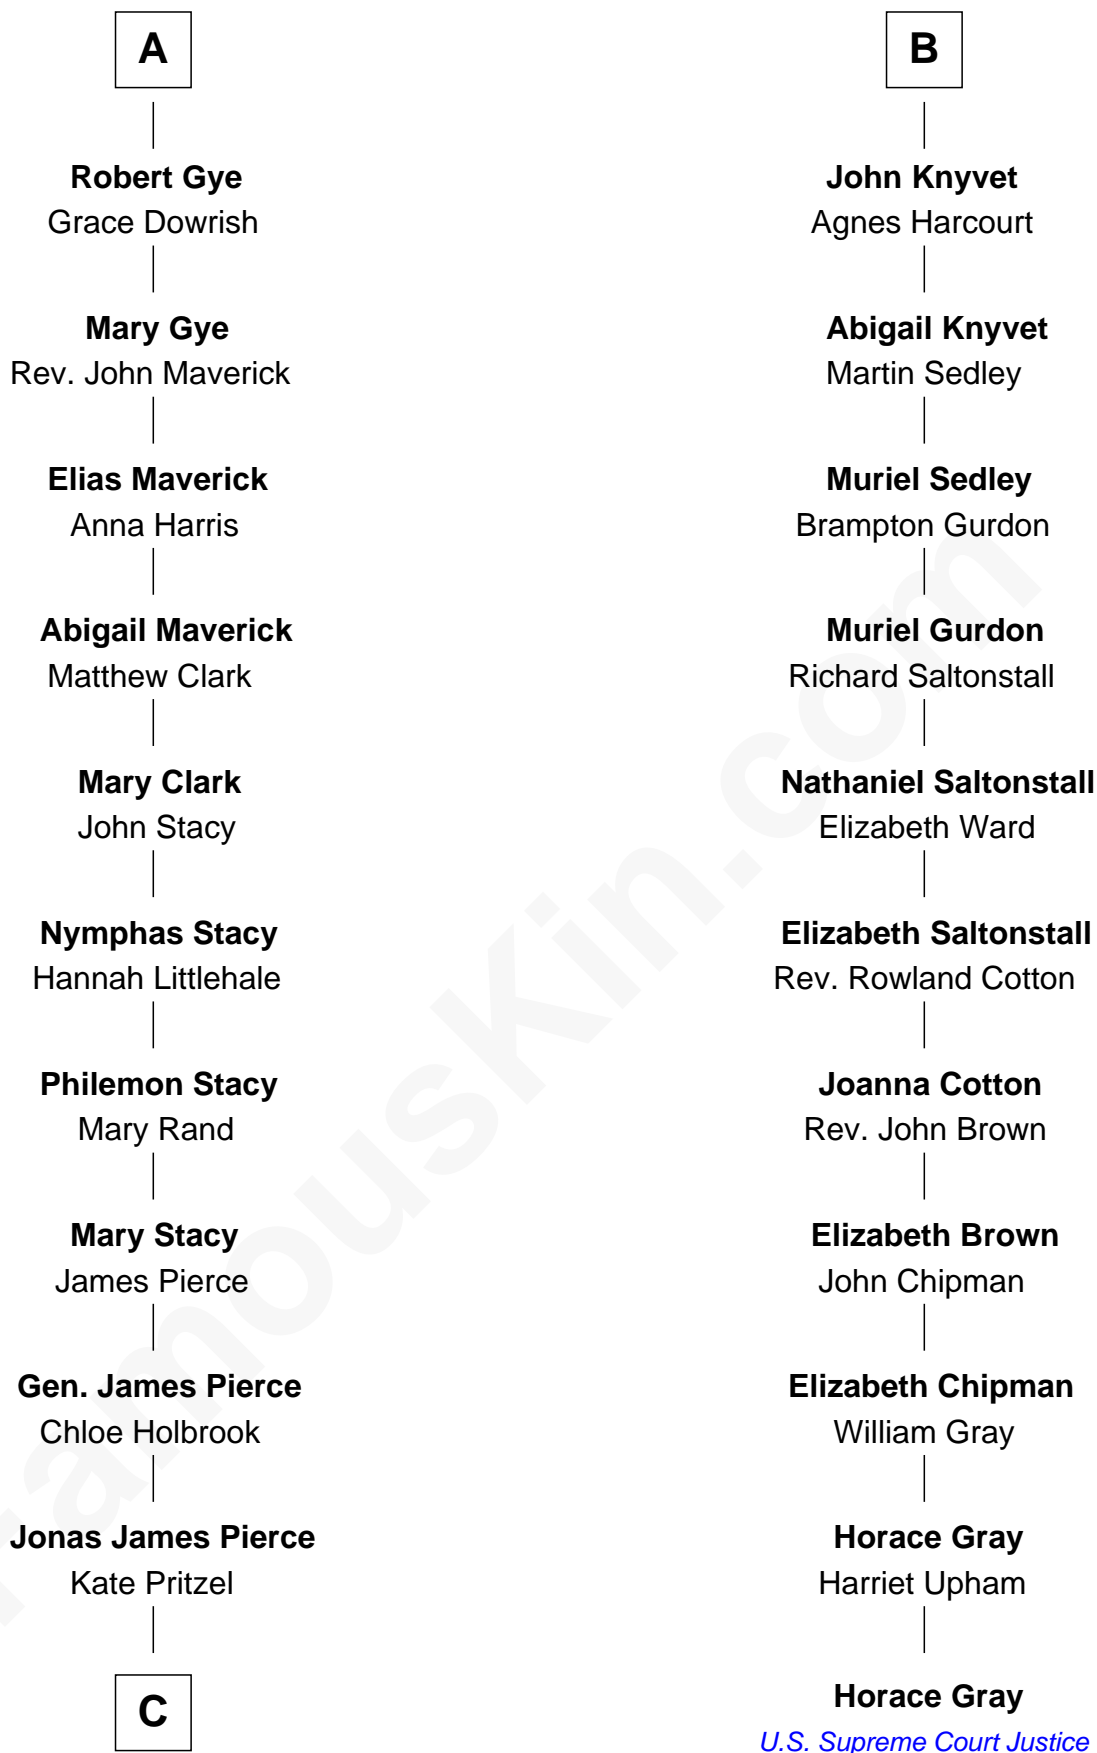

FamousKin.com
Relationship Chart of
George W. Bush
43rd U.S. President

17th cousin 3 times removed of
Horace Gray
U.S. Supreme Court Justice

C

—
Scott Pierce
Mabel Marvin

—
Marvin Pierce
Pauline Robinson

—
Barbara Pierce
George Herbert Walker Bush

—
George W. Bush
43rd U.S. President

FamousKin.com