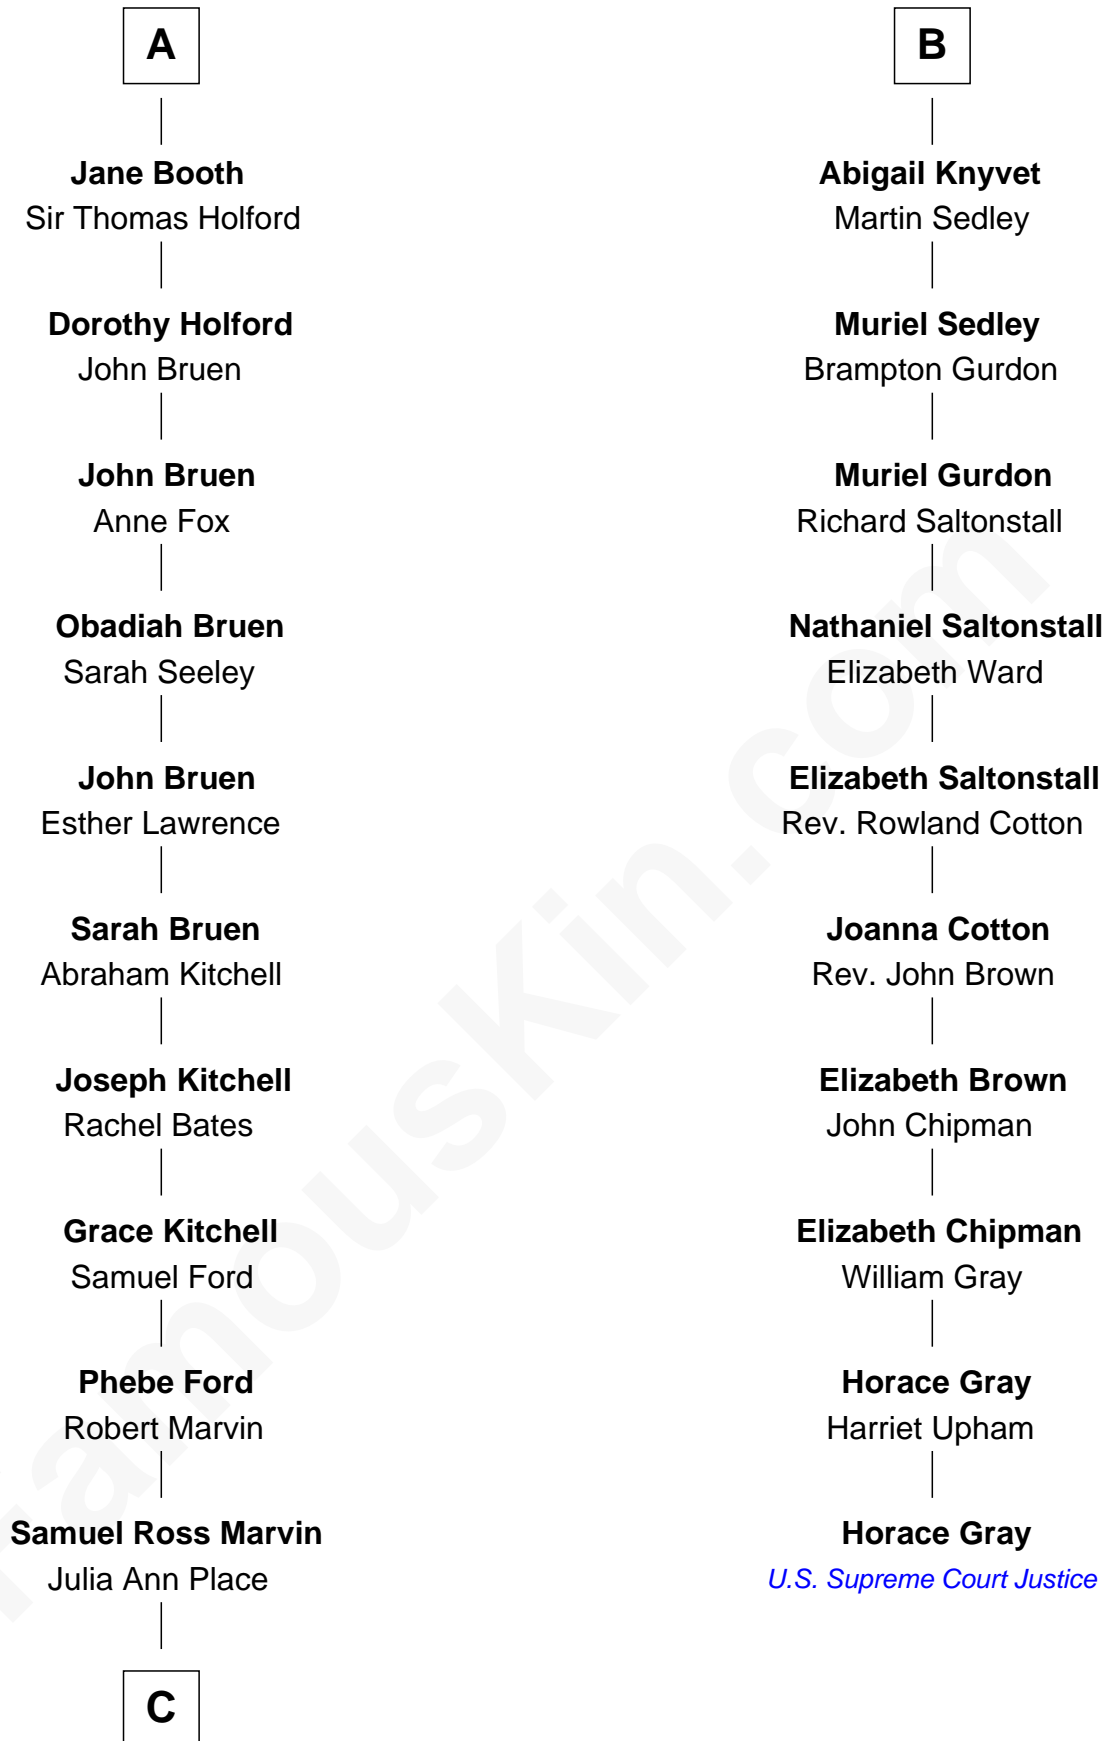

FamousKin.com
Relationship Chart of
George W. Bush
43rd U.S. President

16th cousin 5 times removed of
Horace Gray
U.S. Supreme Court Justice

C

Jerome Place Marvin

Martha Ann Stokes

Mabel Marvin

Scott Pierce

Marvin Pierce

Pauline Robinson

Barbara Pierce

George Herbert Walker Bush

George W. Bush

43rd U.S. President

FamousKin.com